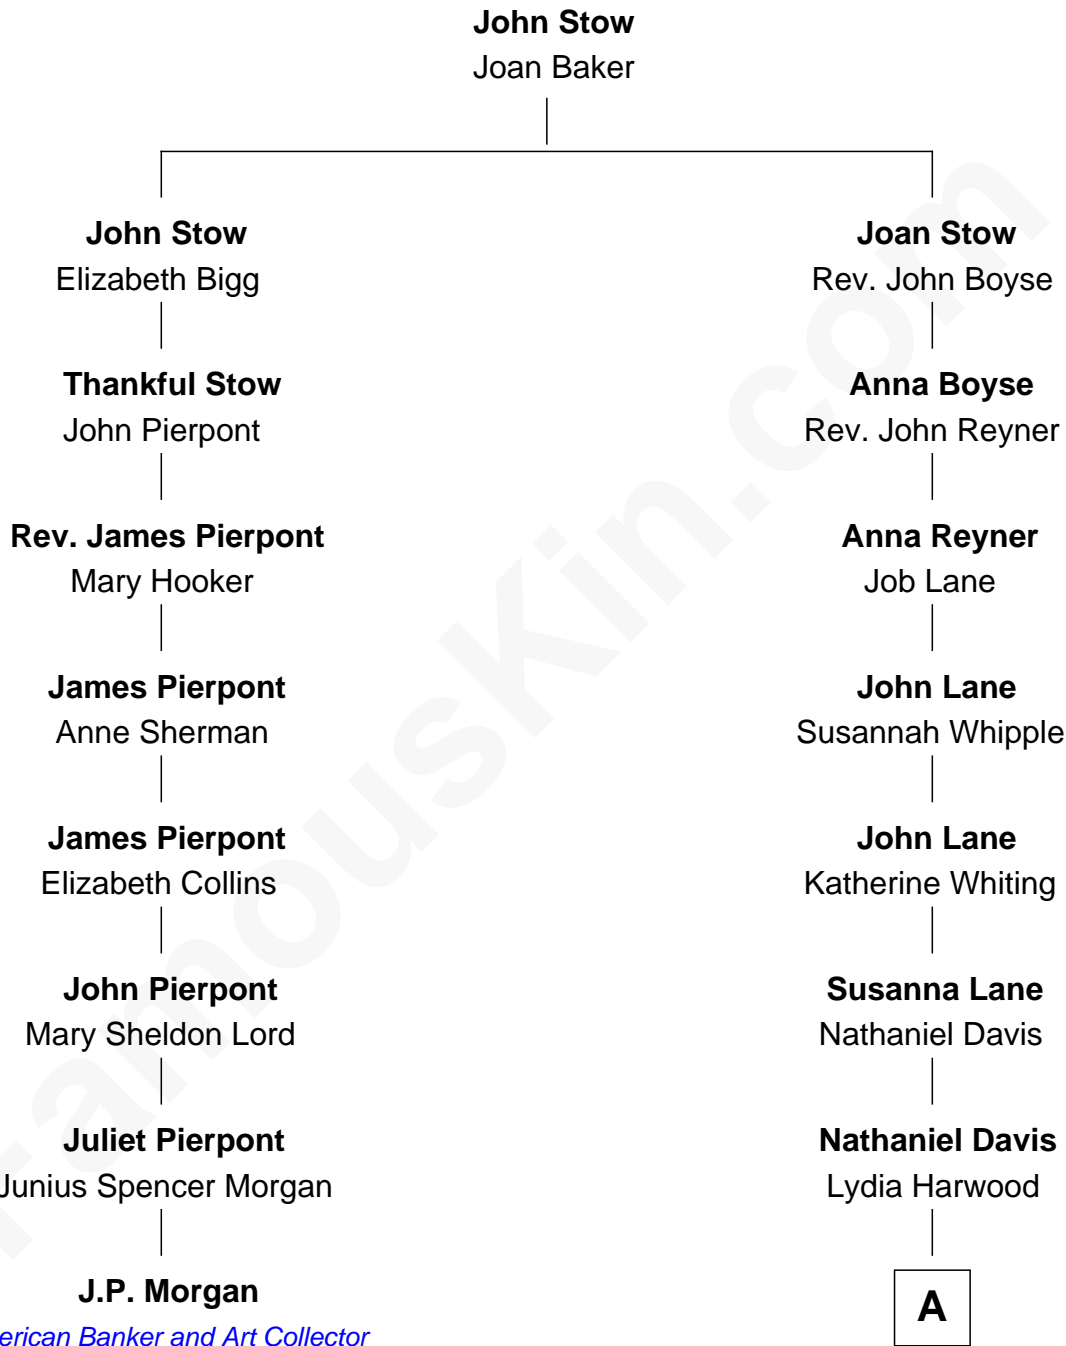

FamousKin.com Relationship Chart of

J.P. Morgan

American Banker and Art Collector

7th cousin 3 times removed of

Calvin Coolidge

30th U.S. President

A

—
Mary Davis

John Dunlap Moor

—
Hiram Dunlap Moor

Abigail Pinney Franklin

—
Victoria Josephine Moor

Col. John Calvin Coolidge

—
Calvin Coolidge

30th U.S. President

FamousKin.com