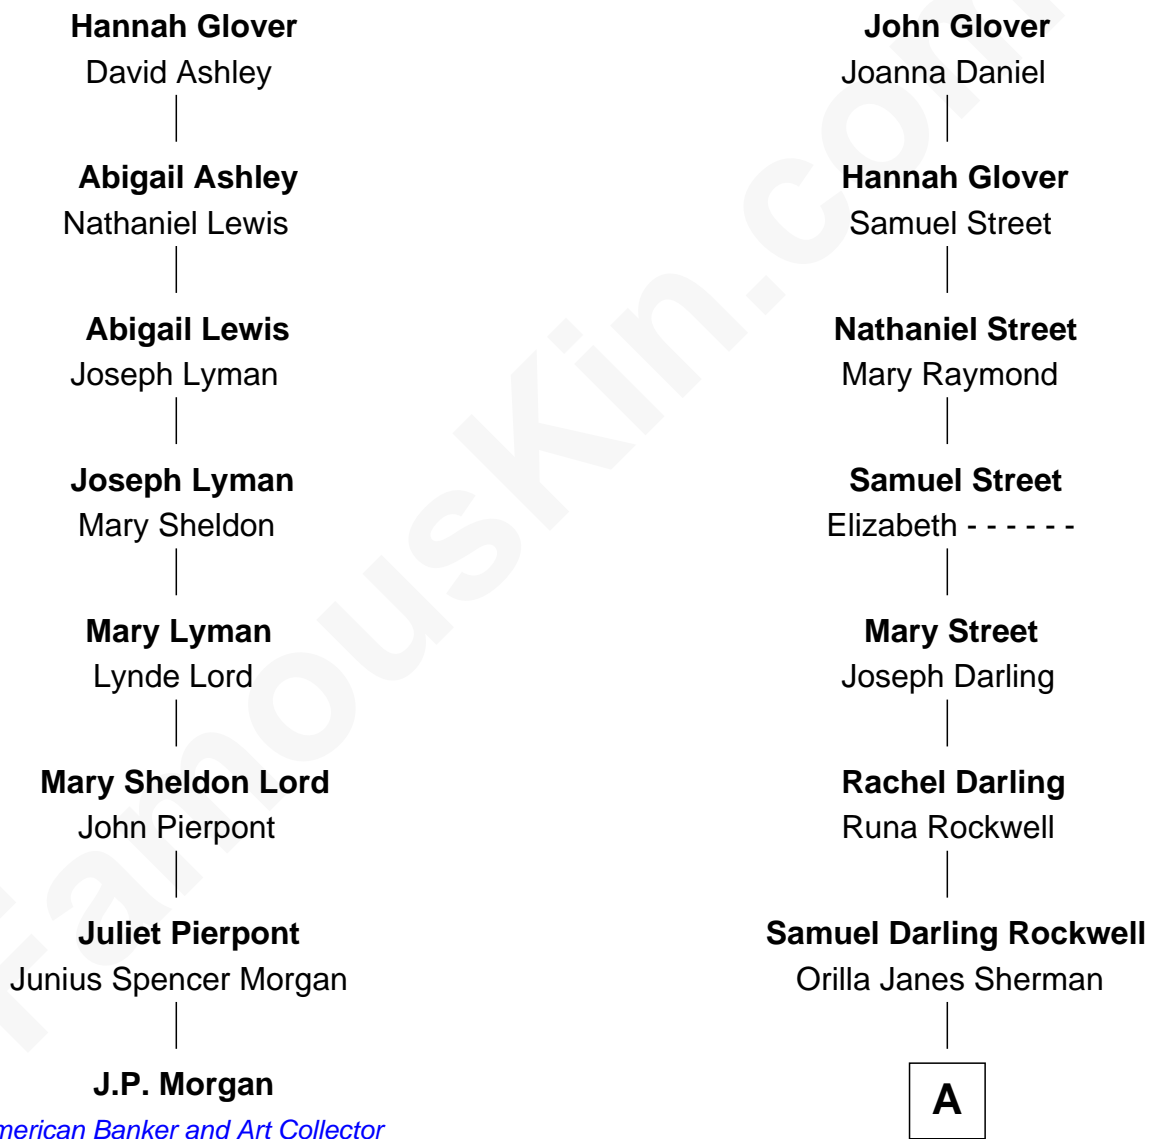

# FamousKin.com Relationship Chart of

**J.P. Morgan**

*American Banker and Art Collector*

7th cousin 2 times removed of

**Norman Rockwell**

*American Artist*

**Henry Glover**  
Helena Russell

**A**

John William Rockwell  
Phebe Boyce Waring

Jarvis Waring Rockwell  
Anne Mary Hill

Norman Rockwell  
*American Artist*

FamousKin.com