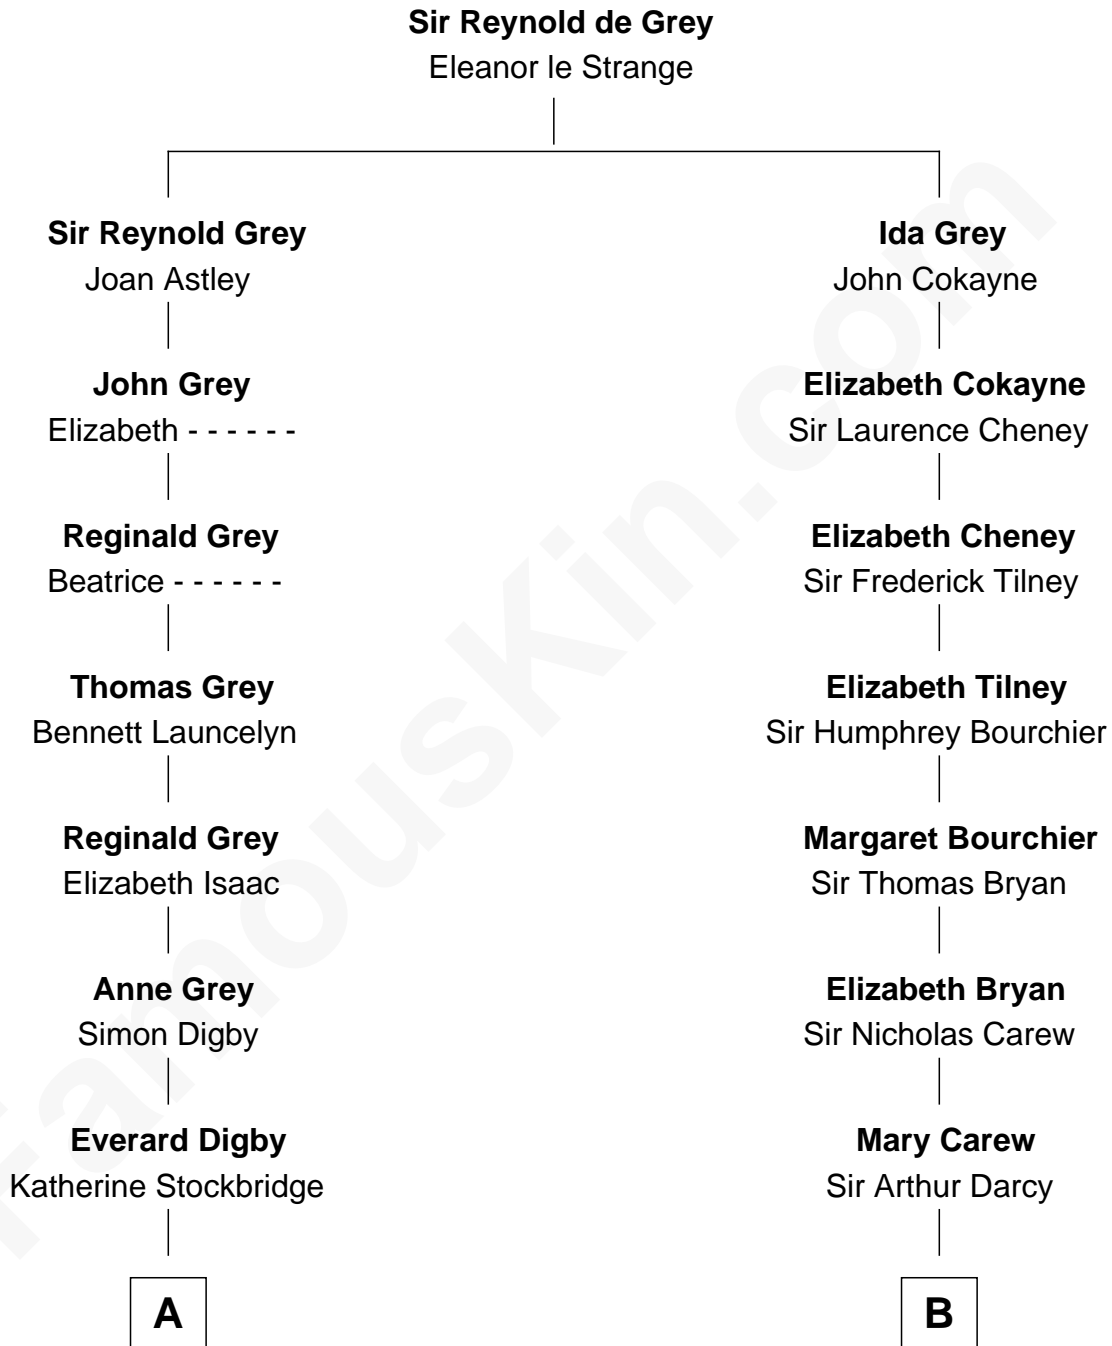

# FamousKin.com Relationship Chart of

**J.P. Morgan**

*American Banker and Art Collector*

15th cousin 3 times removed of

**Norman Rockwell**

*American Artist*

**C**

—  
**Jarvis Waring Rockwell**

Anne Mary Hill

—  
**Norman Rockwell**

*American Artist*

FamousKin.com