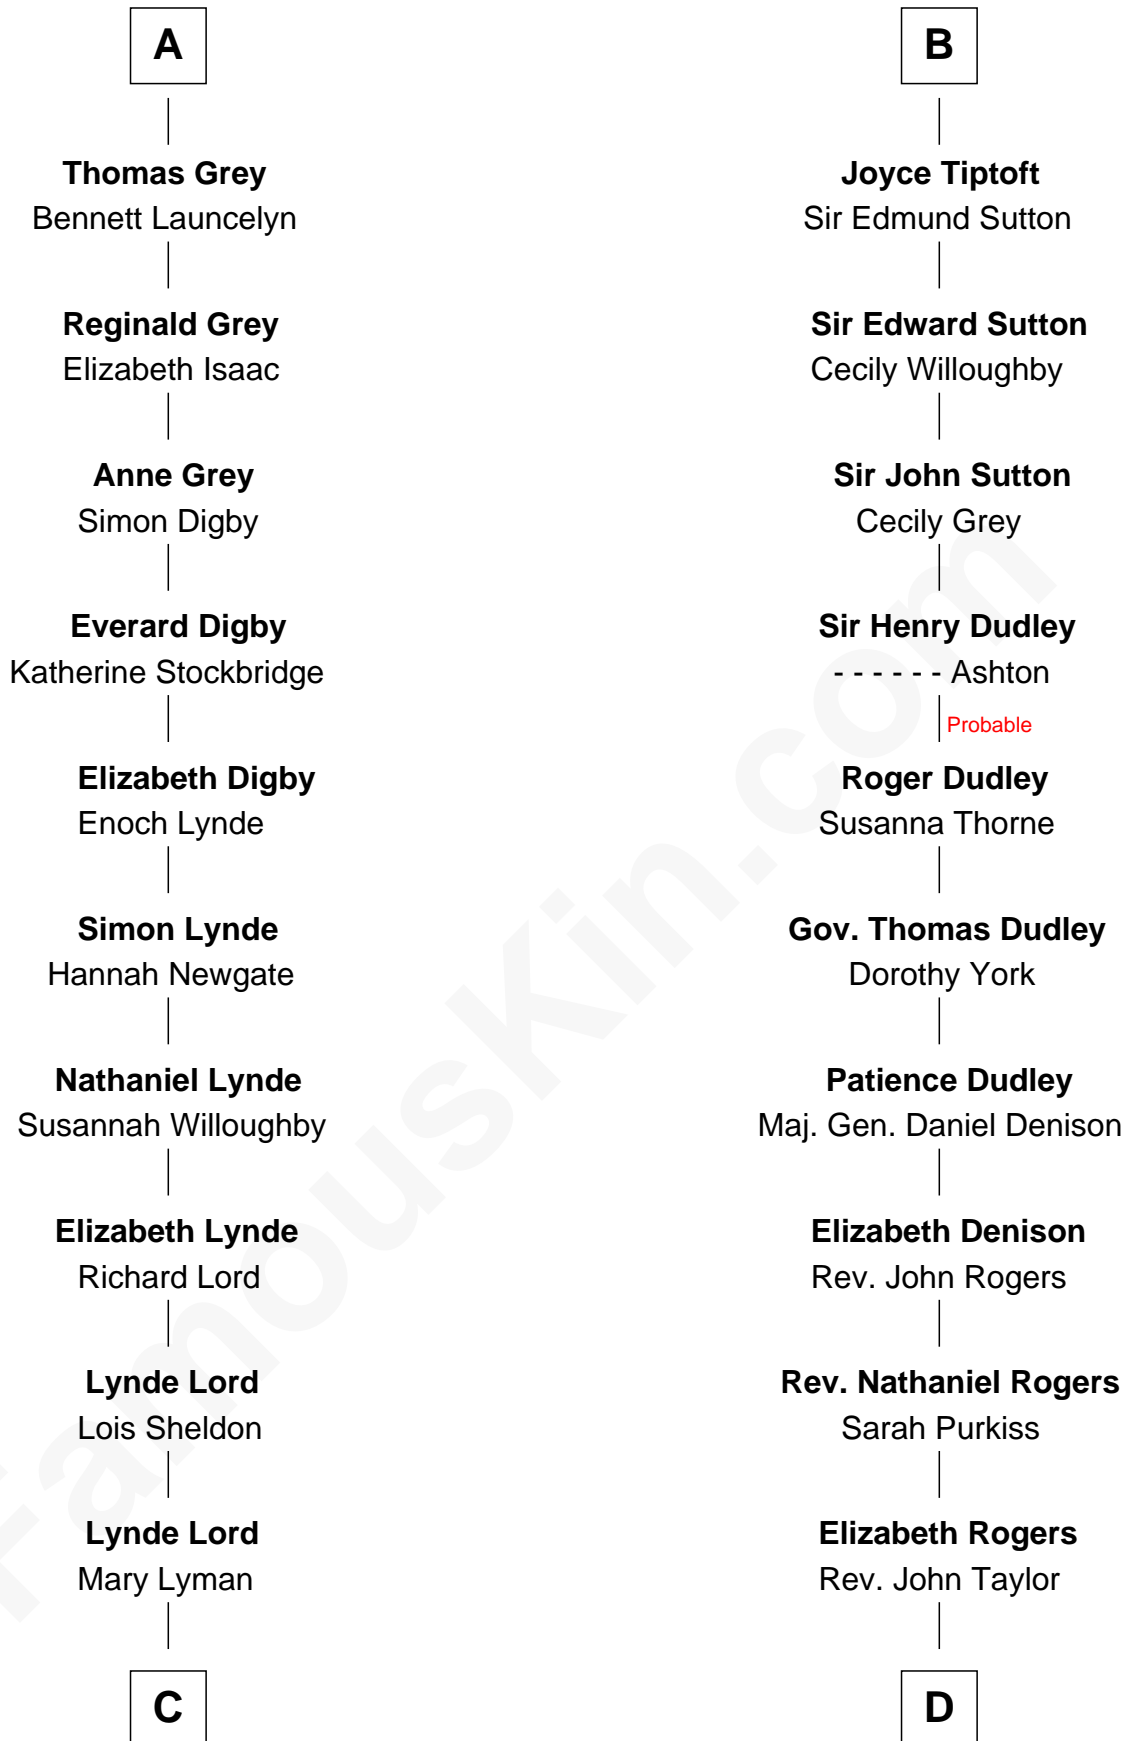

FamousKin.com Relationship Chart of

J.P. Morgan

American Banker and Art Collector

18th cousin 1 time removed of

Nicholas Gilman

Signer of the U.S. Constitution

C

Mary Sheldon Lord

John Pierpont

Juliet Pierpont

Junius Spencer Morgan

J.P. Morgan

American Banker and Art Collector

D

Ann Taylor

Nicholas Gilman