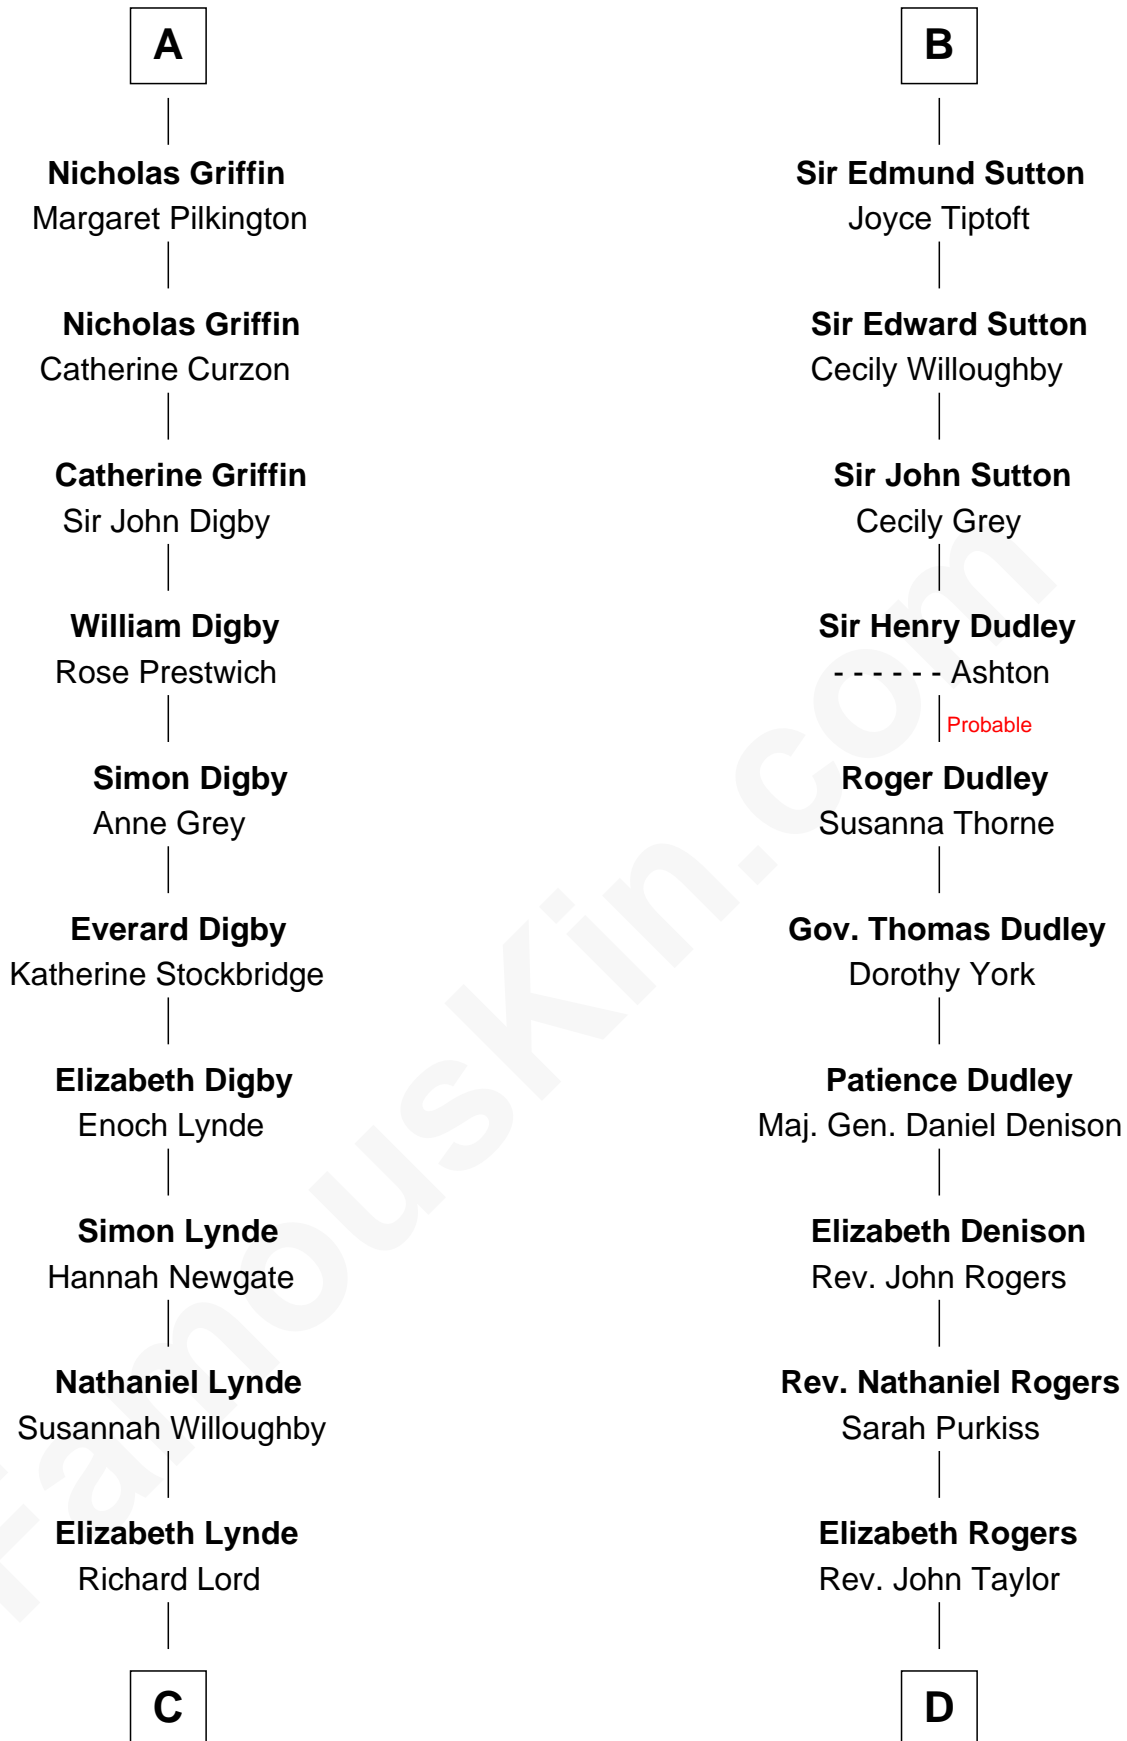

FamousKin.com Relationship Chart of

J.P. Morgan

American Banker and Art Collector

18th cousin 3 times removed of

Nicholas Gilman

Signer of the U.S. Constitution

C

Lynde Lord
Lois Sheldon

Lynde Lord
Mary Lyman

Mary Sheldon Lord
John Pierpont

Juliet Pierpont
Junius Spencer Morgan

J.P. Morgan
American Banker and Art Collector

D

Ann Taylor
Nicholas Gilman

Nicholas Gilman
Signer of the U.S. Constitution