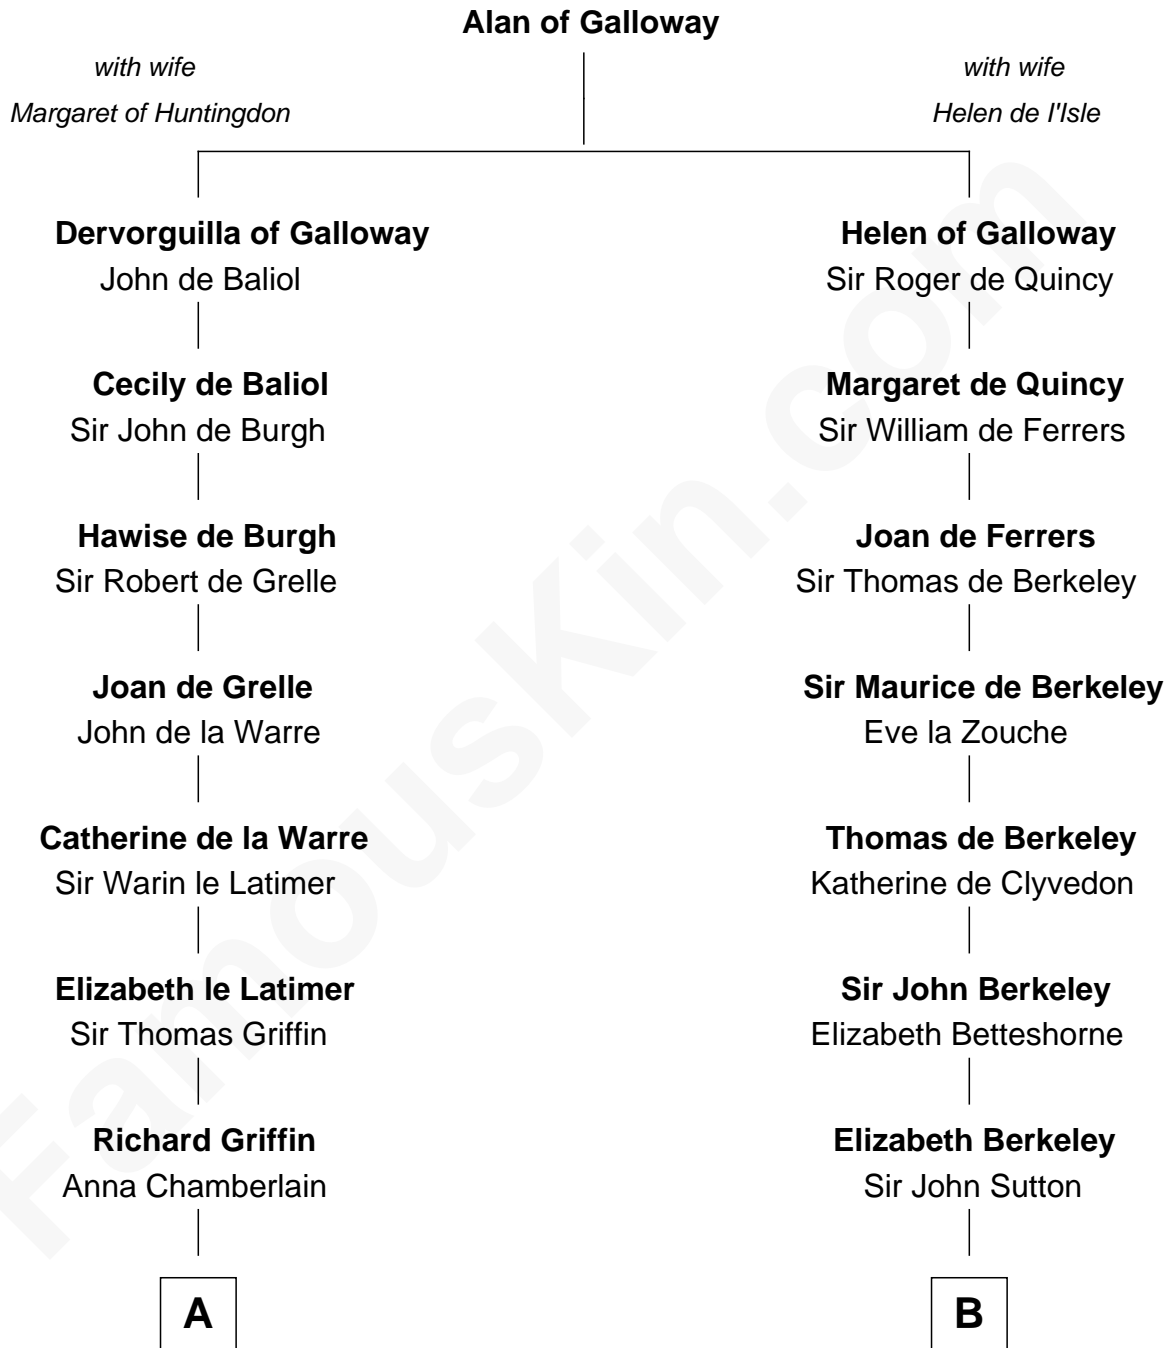

FamousKin.com Relationship Chart of

J.P. Morgan

American Banker and Art Collector

18th cousin 3 times removed of

Nicholas Gilman

Signer of the U.S. Constitution

C

Lynde Lord
Lois Sheldon

Lynde Lord
Mary Lyman

Mary Sheldon Lord
John Pierpont

Juliet Pierpont
Junius Spencer Morgan

J.P. Morgan
American Banker and Art Collector

D

Ann Taylor
Nicholas Gilman

Nicholas Gilman
Signer of the U.S. Constitution