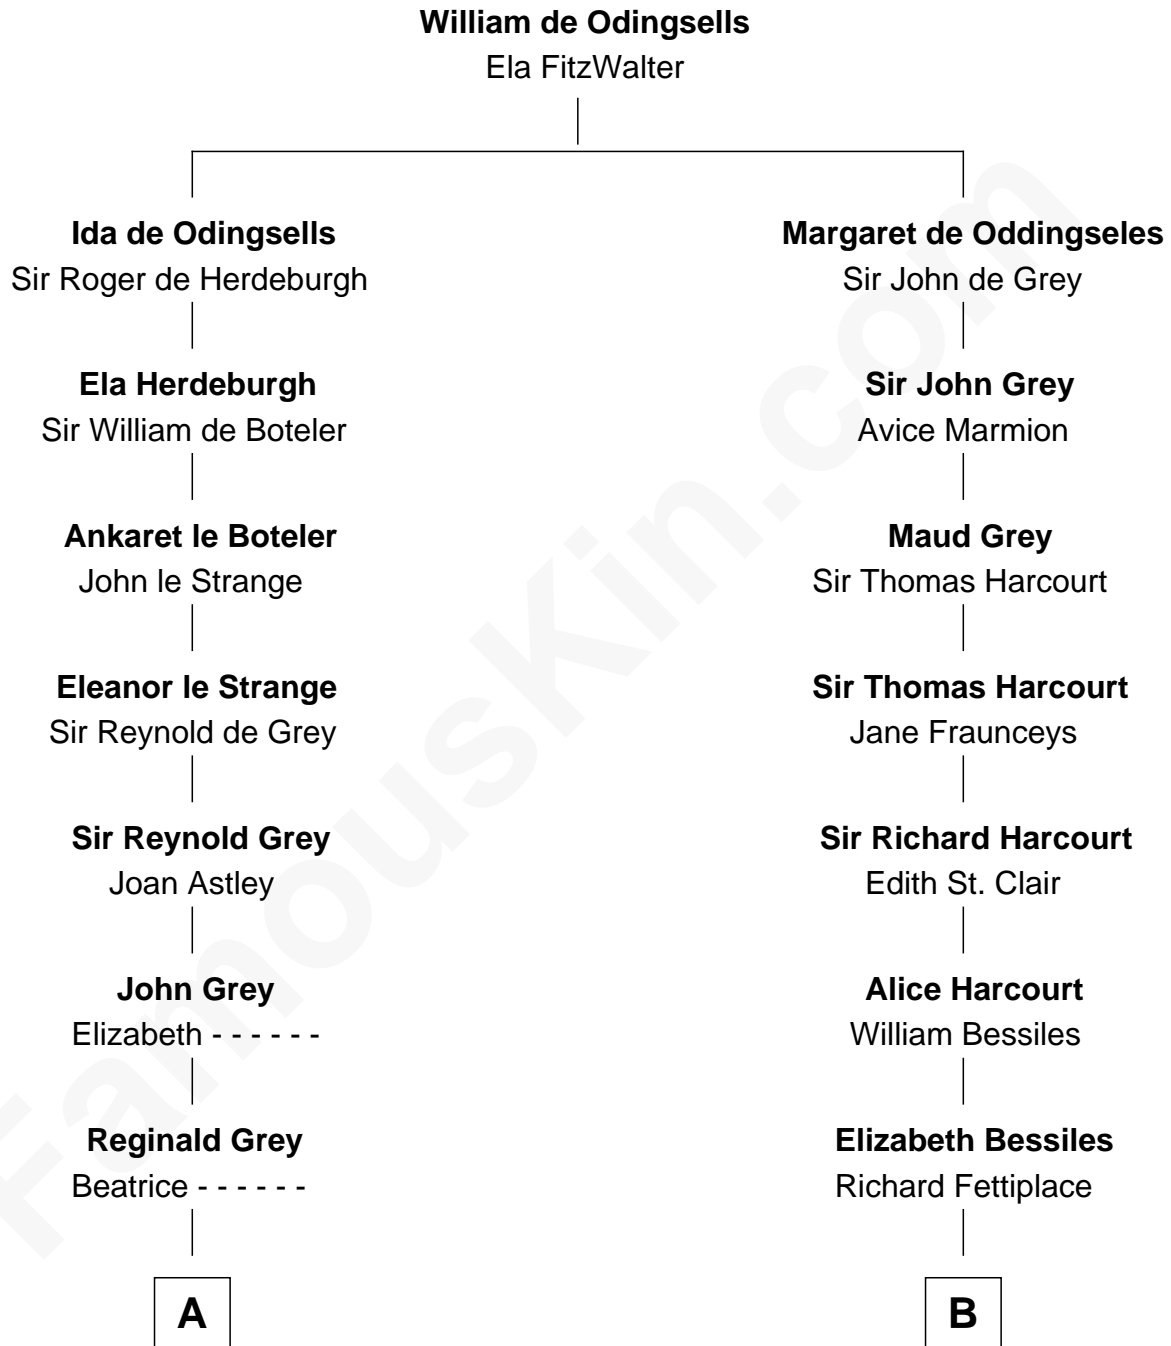

# FamousKin.com Relationship Chart of

**J.P. Morgan**

*American Banker and Art Collector*

16th cousin 3 times removed of

**Nicholas Gilman**

*Signer of the U.S. Constitution*

**C**

—  
**Mary Sheldon Lord**

John Pierpont

—  
**Juliet Pierpont**

Junius Spencer Morgan

—  
**J.P. Morgan**

*American Banker and Art Collector*

FamousKin.com