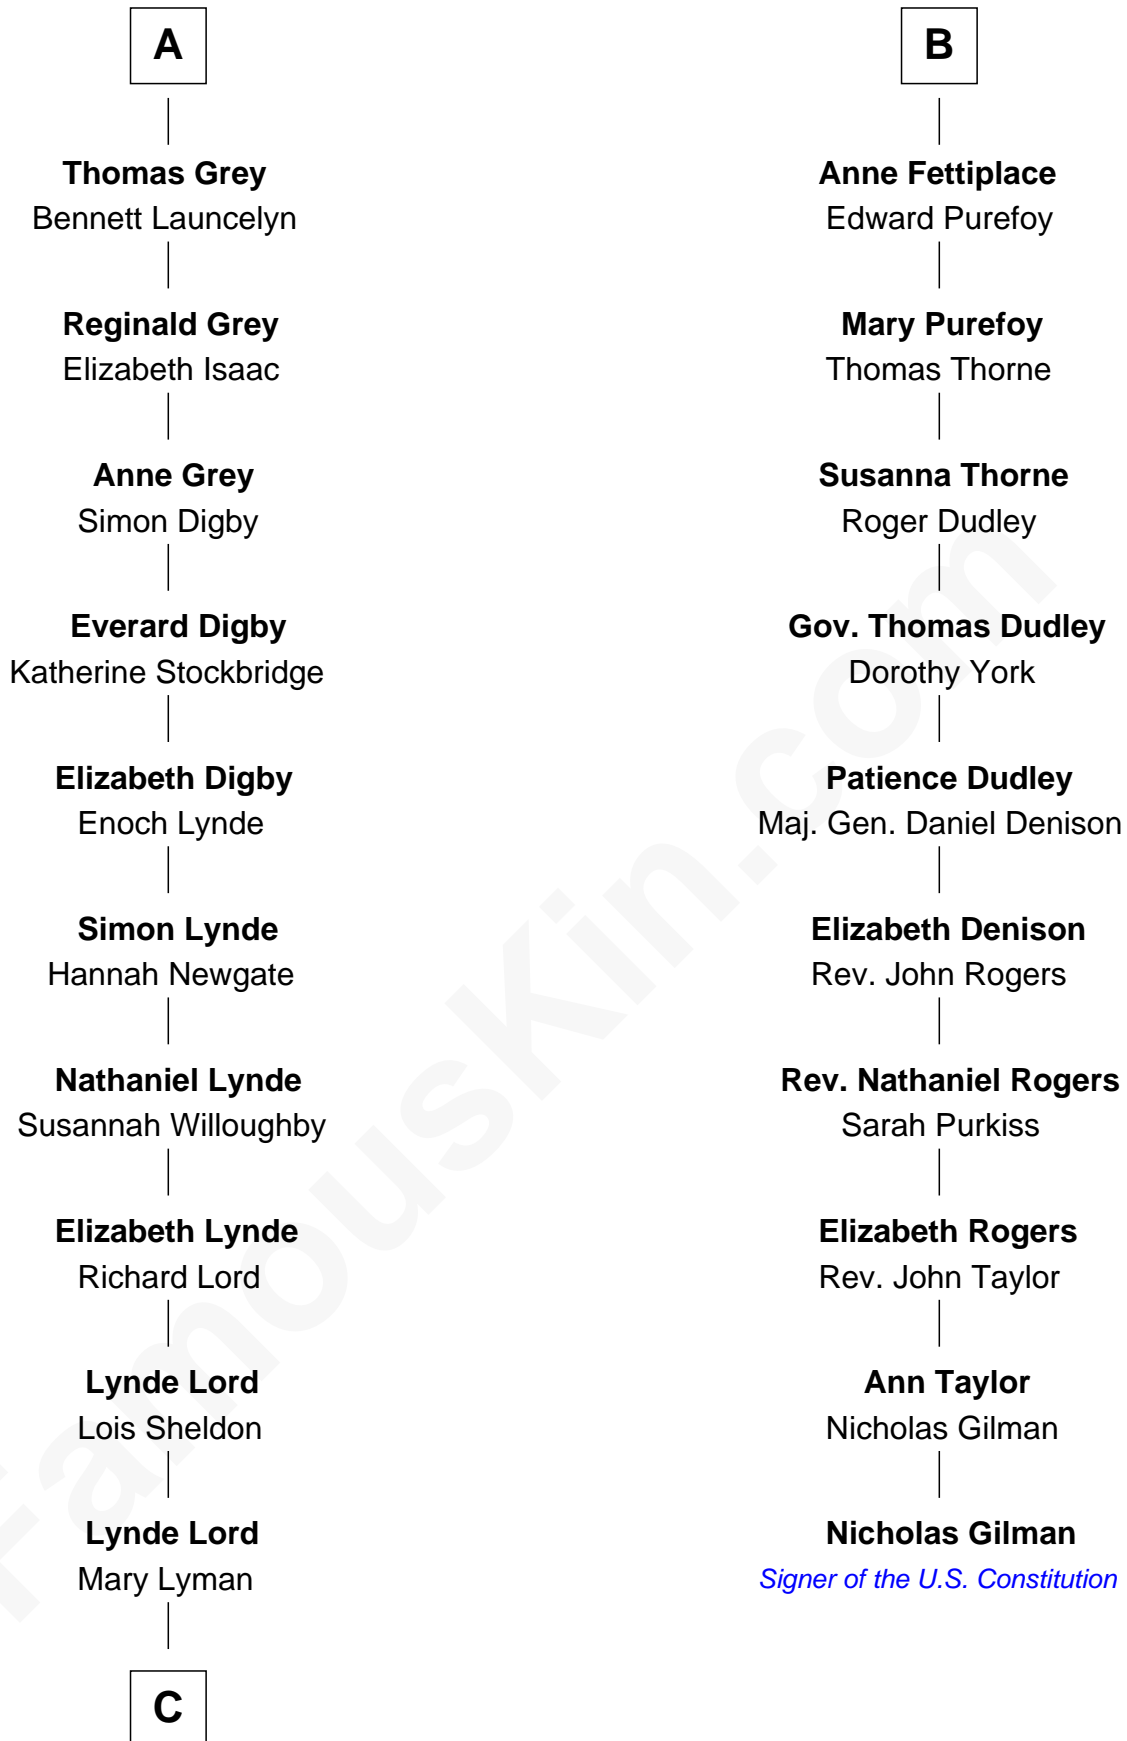

# FamousKin.com Relationship Chart of

**J.P. Morgan**

*American Banker and Art Collector*

16th cousin 3 times removed of

**Nicholas Gilman**

*Signer of the U.S. Constitution*

**C**

—  
**Mary Sheldon Lord**

John Pierpont

—  
**Juliet Pierpont**

Junius Spencer Morgan

—  
**J.P. Morgan**

*American Banker and Art Collector*

FamousKin.com