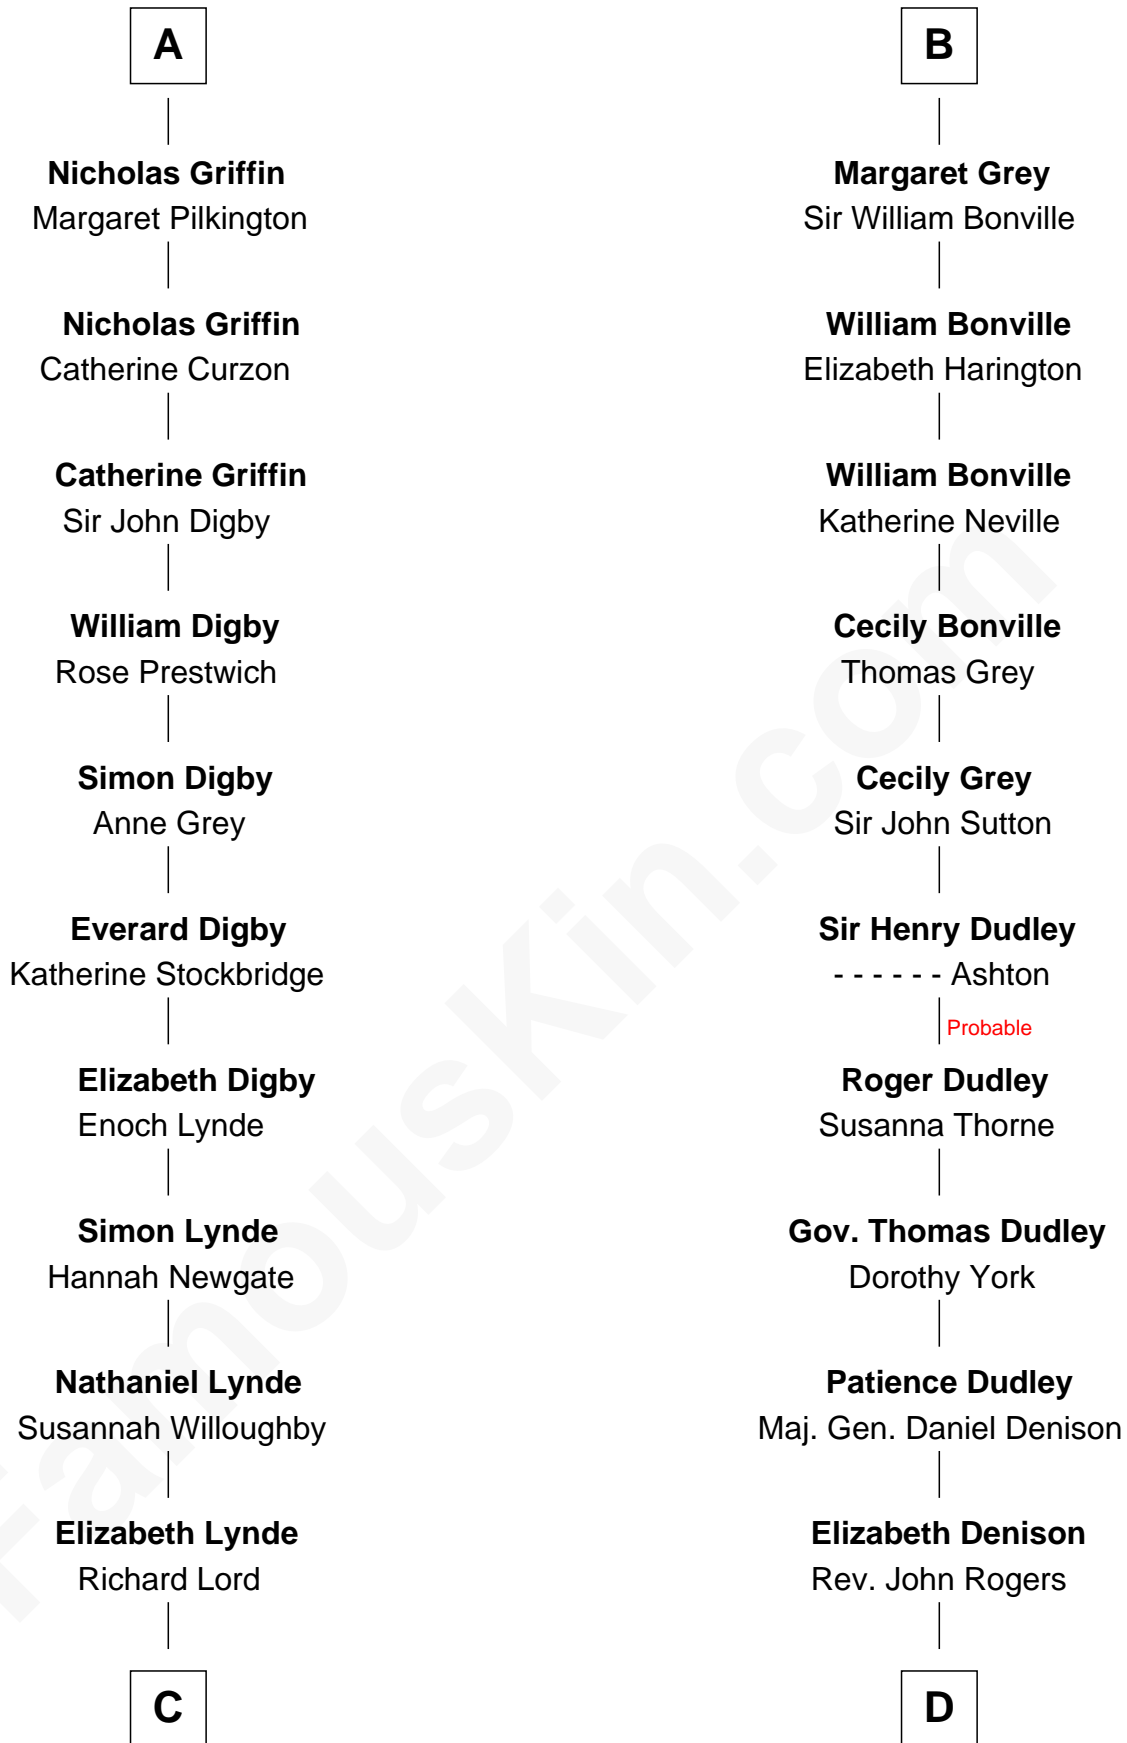

# FamousKin.com Relationship Chart of

**J.P. Morgan**

*American Banker and Art Collector*

20th cousin 1 time removed of

**Nicholas Gilman**

*Signer of the U.S. Constitution*

**Henry of Huntingdon**

Ada de Warenne

**C**

**Lynde Lord**  
Lois Sheldon

**Lynde Lord**  
Mary Lyman

**Mary Sheldon Lord**  
John Pierpont

**Juliet Pierpont**  
Junius Spencer Morgan

**J.P. Morgan**  
*American Banker and Art Collector*

**D**

**Rev. Nathaniel Rogers**  
Sarah Purkiss