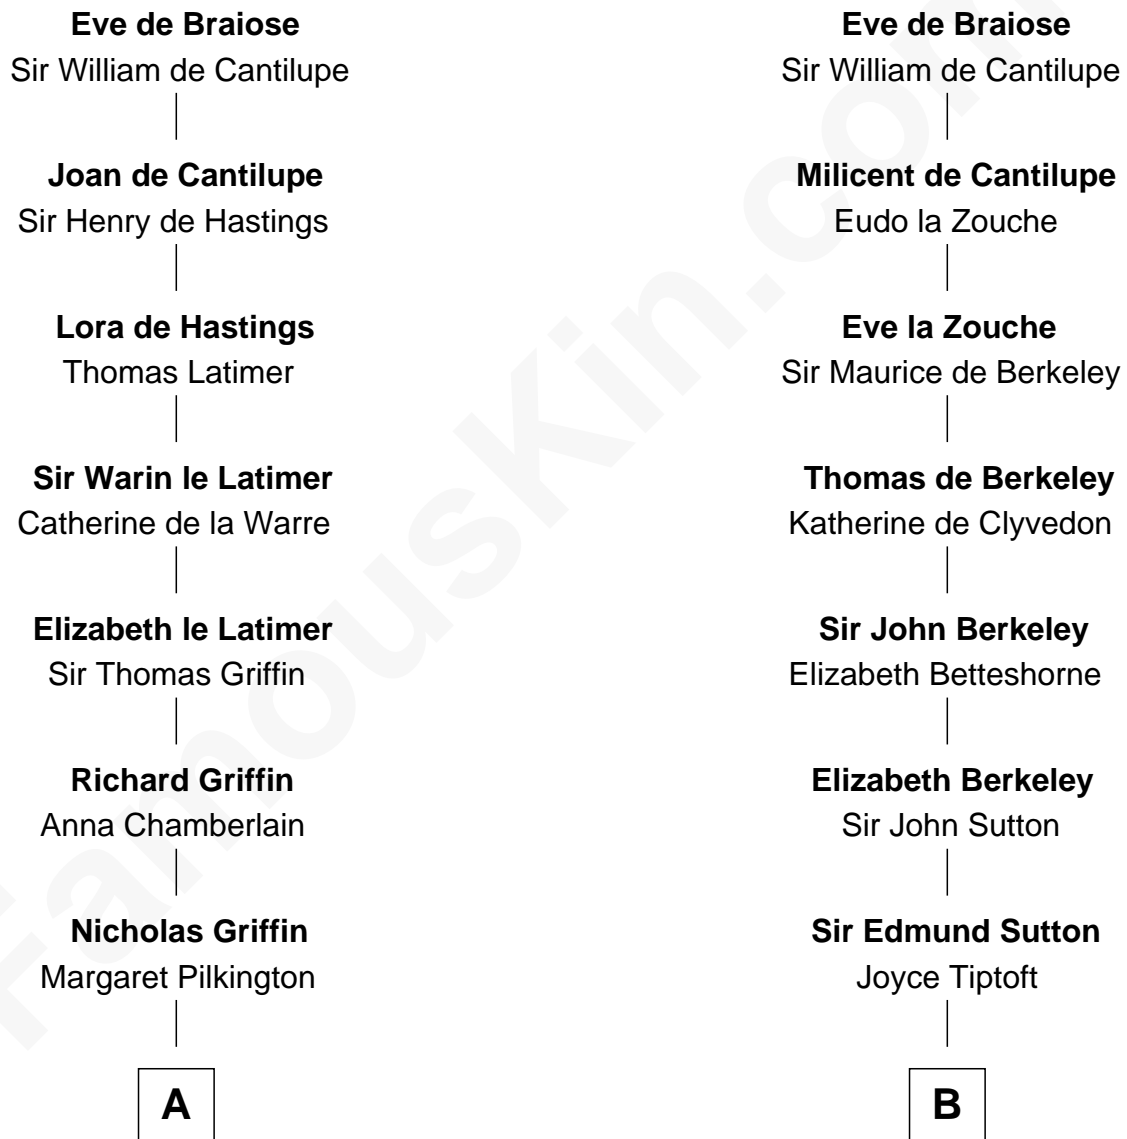

FamousKin.com Relationship Chart of

J.P. Morgan

American Banker and Art Collector

17th cousin 3 times removed of

Nicholas Gilman

Signer of the U.S. Constitution

William de Braiose

Eva Marshal

C

—
Lynde Lord

Mary Lyman

—
Mary Sheldon Lord

John Pierpont

—
Juliet Pierpont

Junius Spencer Morgan

—
J.P. Morgan