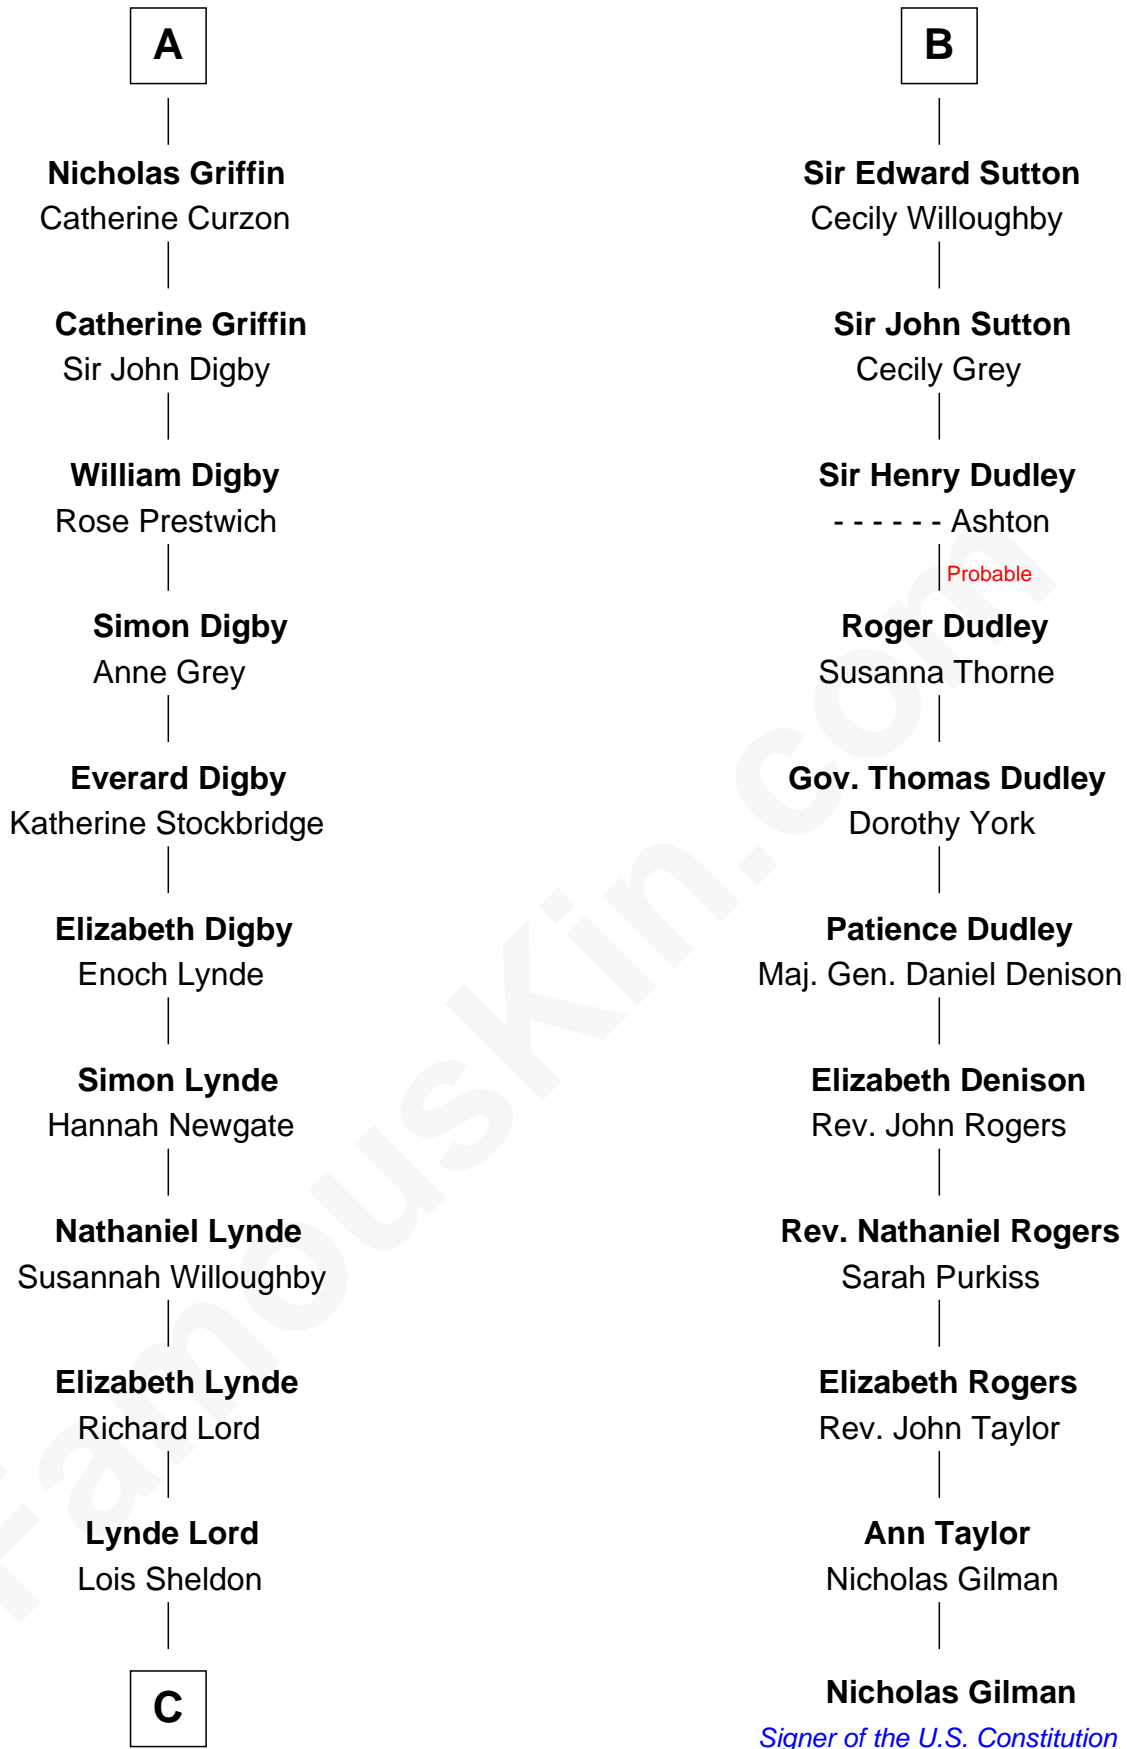

FamousKin.com Relationship Chart of

J.P. Morgan

American Banker and Art Collector

17th cousin 3 times removed of

Nicholas Gilman

Signer of the U.S. Constitution

William de Braiose

Eva Marshal

C

—
Lynde Lord

Mary Lyman

—
Mary Sheldon Lord

John Pierpont

—
Juliet Pierpont

Junius Spencer Morgan

—
J.P. Morgan