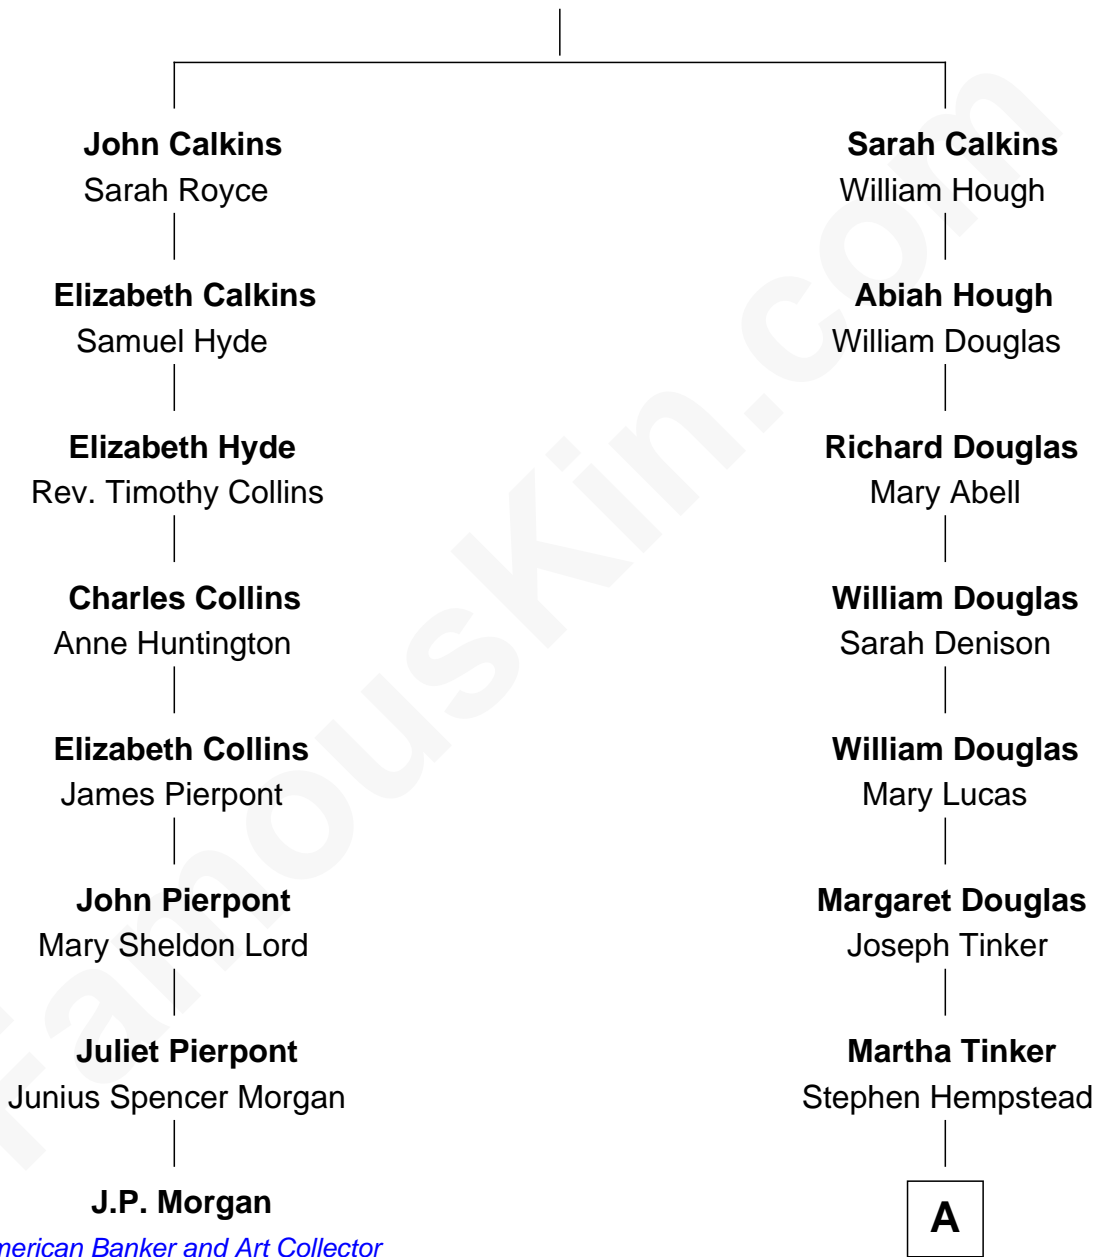

FamousKin.com Relationship Chart of

J.P. Morgan

American Banker and Art Collector

7th cousin 5 times removed of

Richard Gere

Movie Actor

Hugh Calkins

Anne - - - - -

A

Gurdon Douglass Hempstead

Mary L. Newton

Julia Anne Hempstead

Elisha Thomas Tiffany

Nelson Leroy Tiffany

Evaline Harriet Williams

William Stanton Tiffany