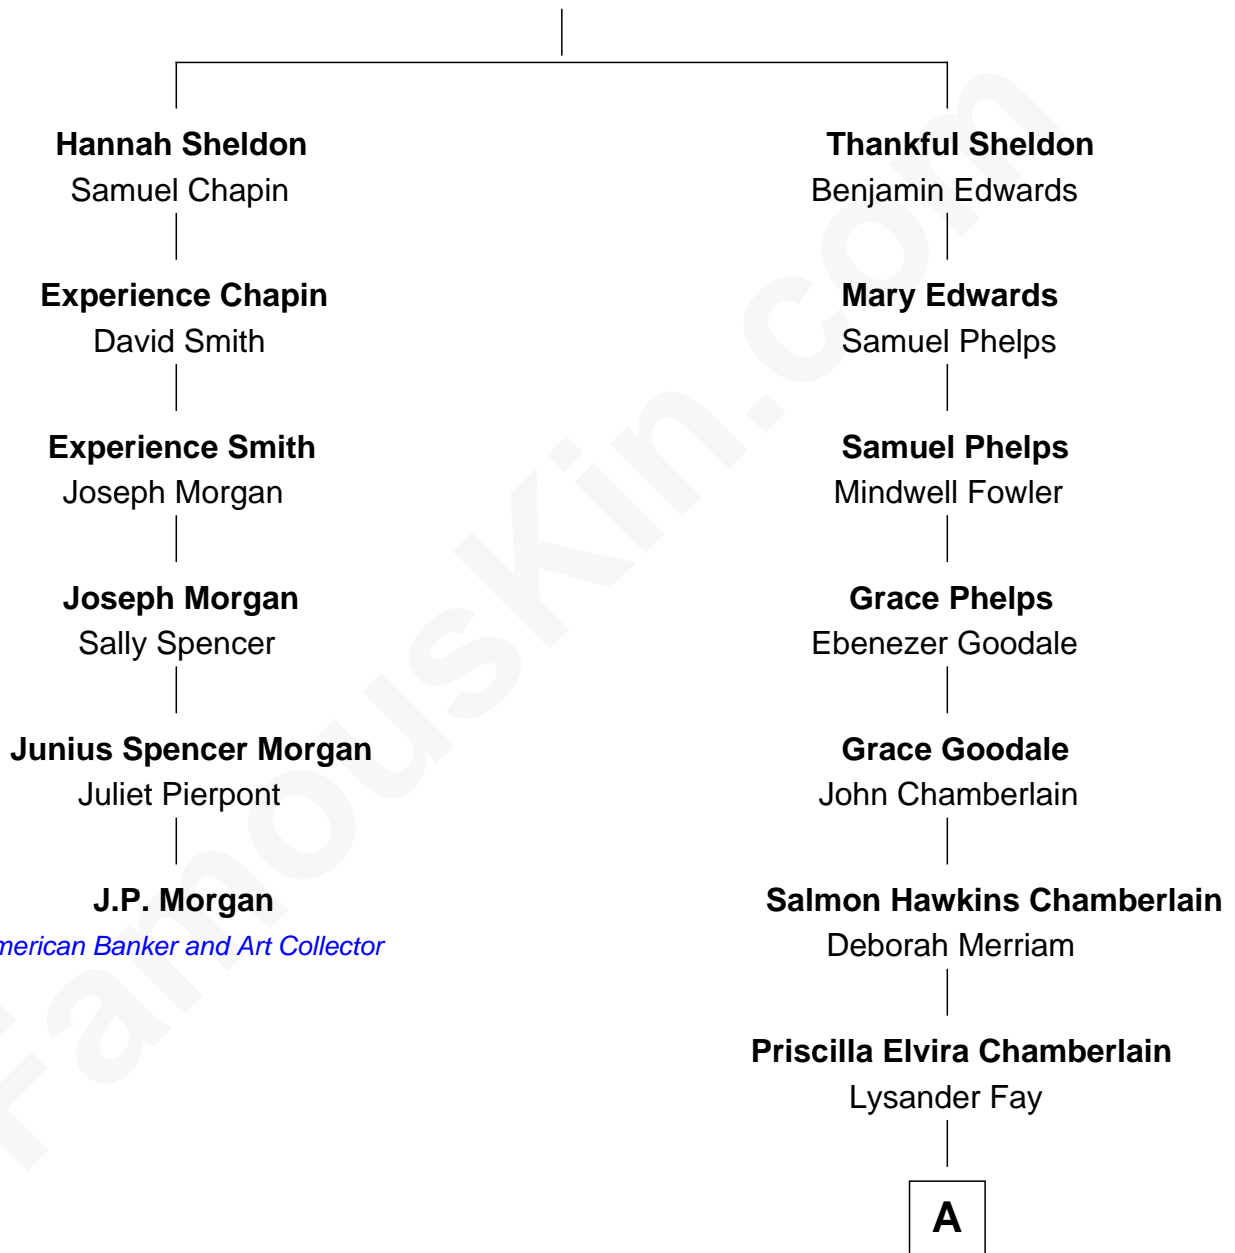

# FamousKin.com Relationship Chart of

**J.P. Morgan**

*American Banker and Art Collector*

5th cousin 6 times removed of

**Matt Damon**

*Movie Actor*

**Isaac Sheldon**

Mary Woodford

**A**

—  
**Adoniram Judson Fay**

Altemirah A. Smith

—  
**Clarence Farwell Fay**

Mabelle E. Kent

—  
**Roberta M. Fay**

Albert Howe Damon

—  
**Kent Telfer Damon**