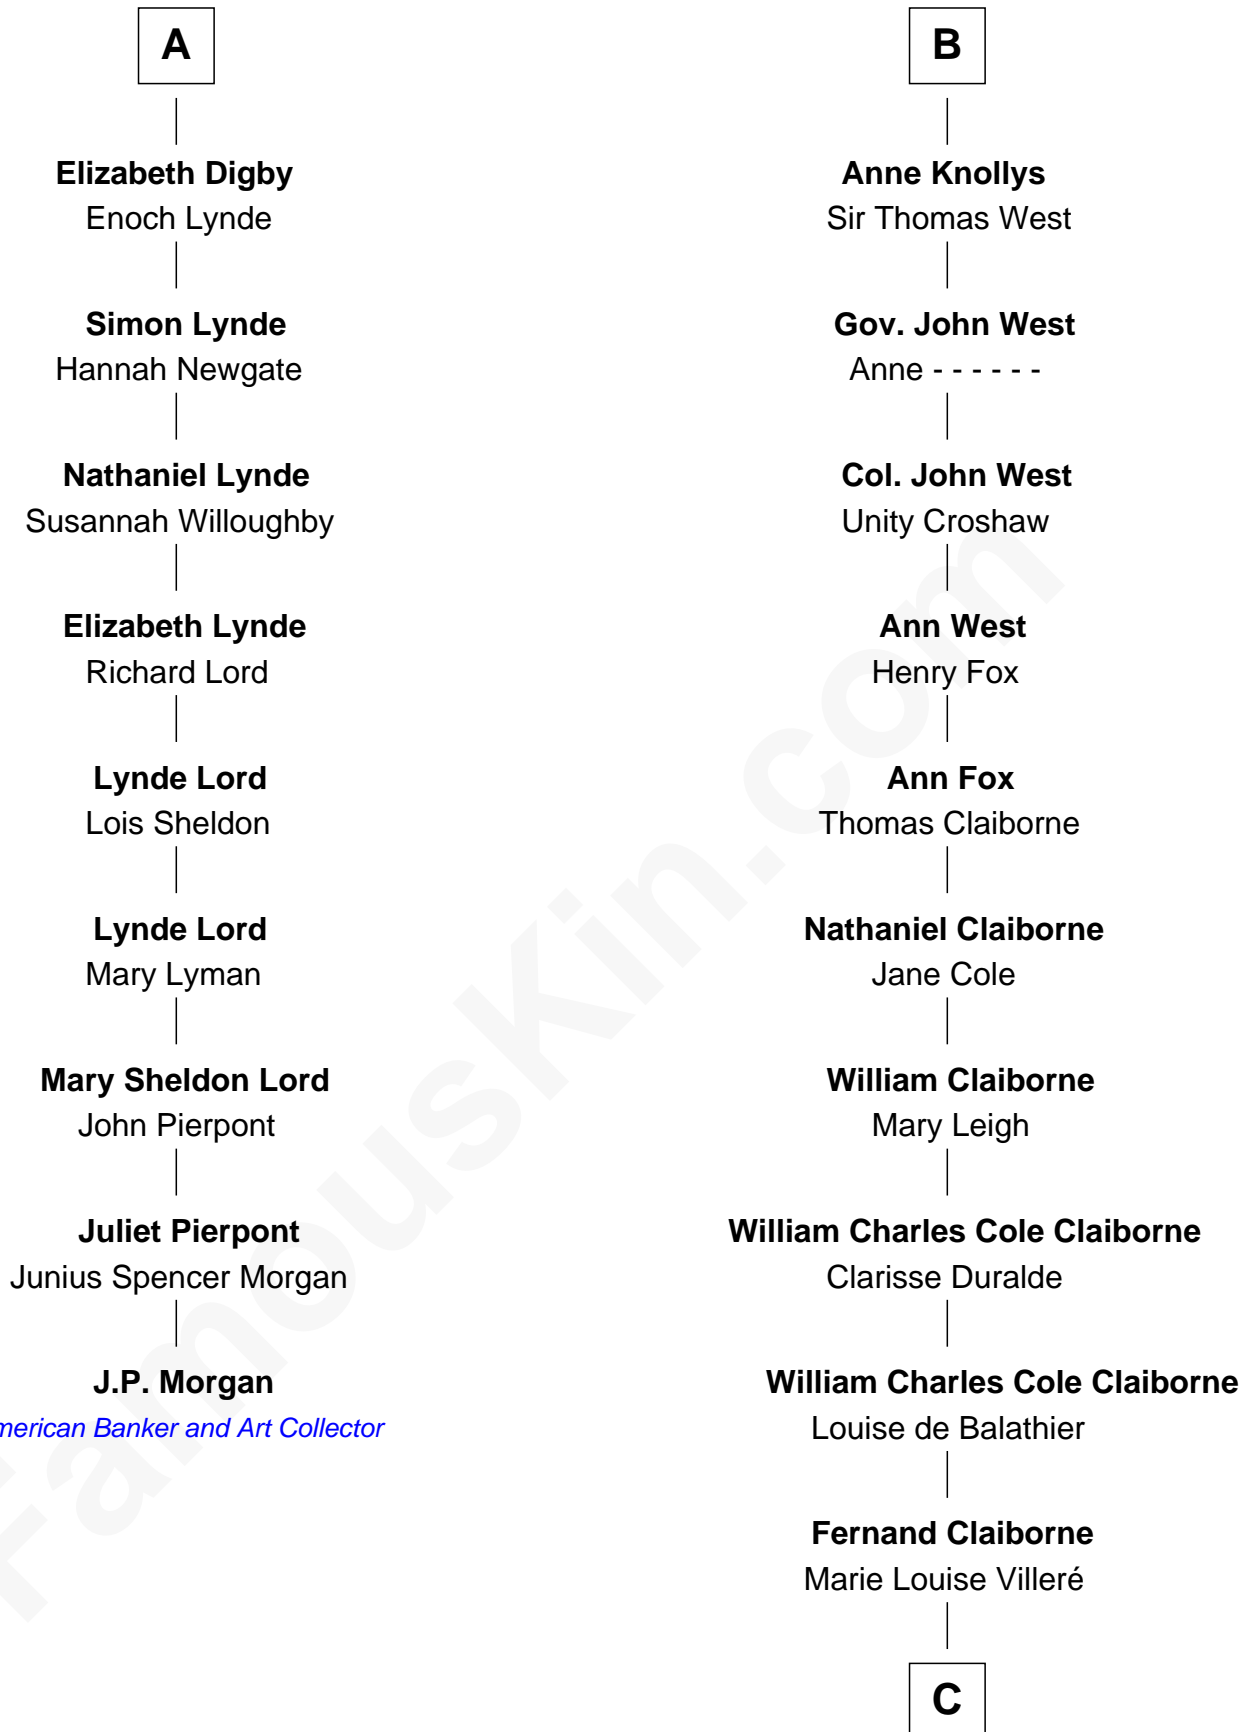

# FamousKin.com Relationship Chart of

**J.P. Morgan**

*American Banker and Art Collector*

15th cousin 3 times removed of

**Liz Claiborne**

*Fashion Designer and Founder of Liz Claiborne Inc.*

**C**

**Omer Villere Claiborne**  
Carolyn Louise Fenner

**Liz Claiborne**  
*Found of Liz Claiborne Inc.*

FamousKin.com