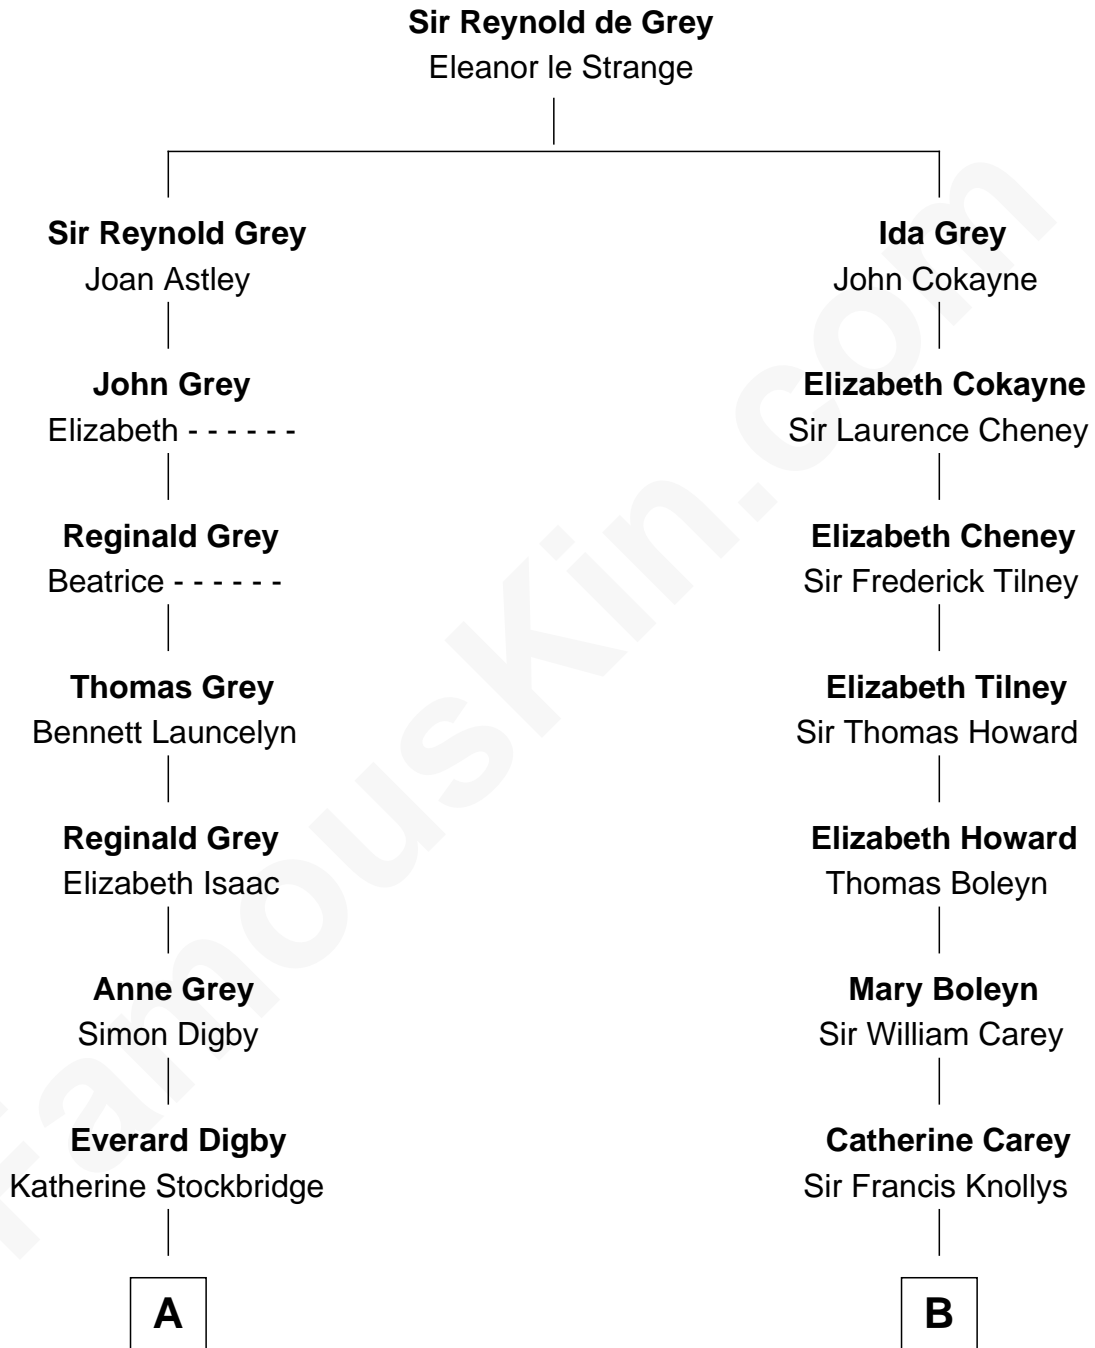

# FamousKin.com Relationship Chart of

**J.P. Morgan**

*American Banker and Art Collector*

15th cousin 3 times removed of

**Liz Claiborne**

*Fashion Designer and Founder of Liz Claiborne Inc.*

**C**

**Omer Villere Claiborne**  
Carolyn Louise Fenner

**Liz Claiborne**  
*Found of Liz Claiborne Inc.*

FamousKin.com