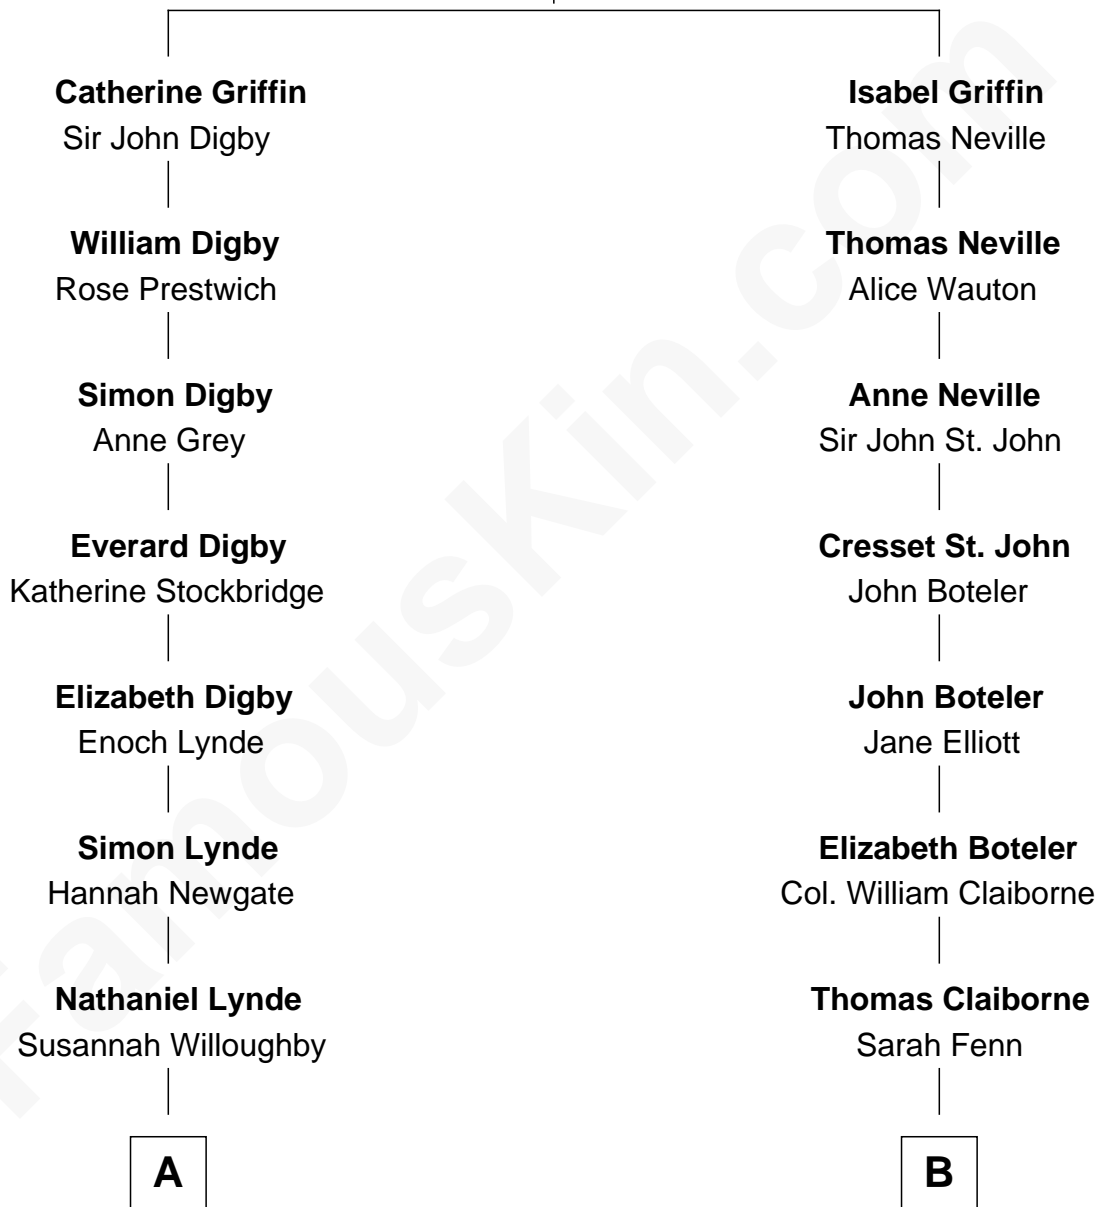

# FamousKin.com Relationship Chart of

**J.P. Morgan**

*American Banker and Art Collector*

12th cousin 2 times removed of

**Liz Claiborne**

*Fashion Designer and Founder of Liz Claiborne Inc.*

**Nicholas Griffin**  
Catherine Curzon

**A**

**Elizabeth Lynde**

Richard Lord

**Lynde Lord**

Lois Sheldon

**Lynde Lord**

Mary Lyman

**Mary Sheldon Lord**

**Nathaniel Claiborne**

Jane Cole

**William Claiborne**

Mary Leigh

**William Charles Cole Claiborne**

Clarisse Duralde

**William Charles Cole Claiborne**

Louise de Balathier