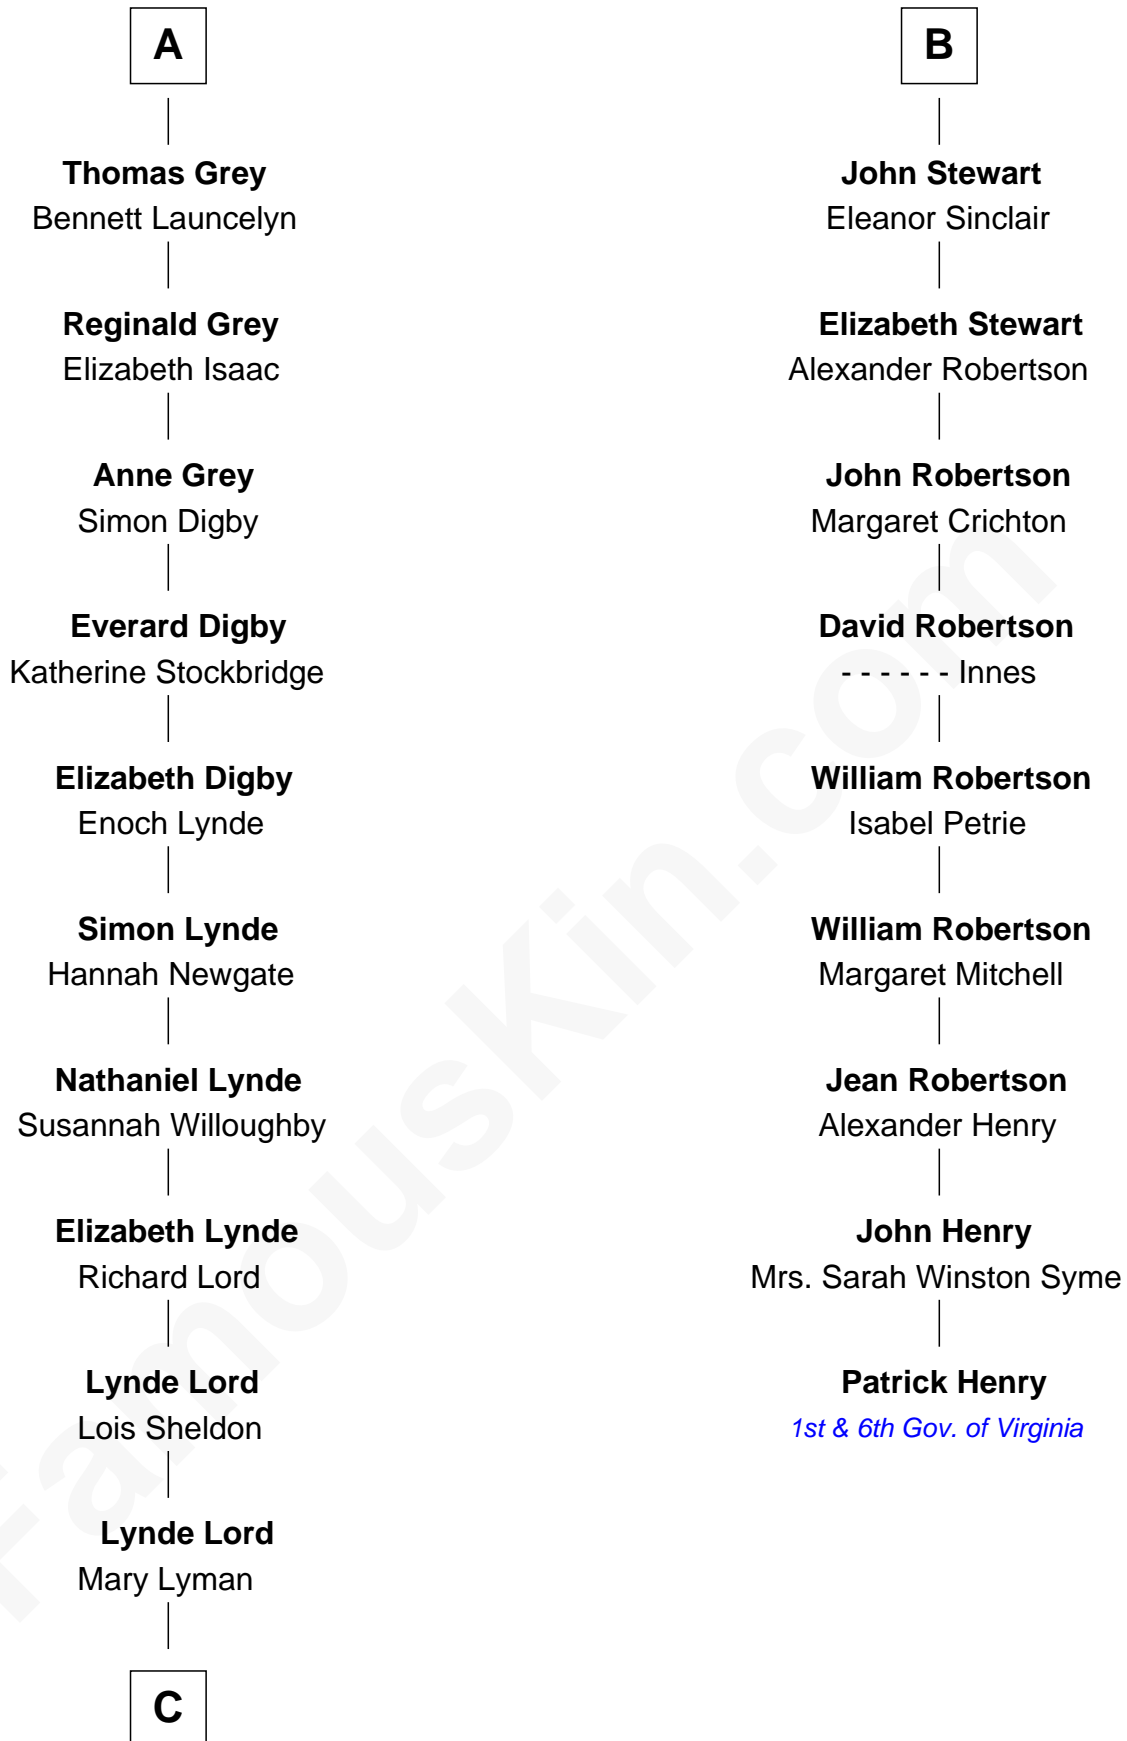

FamousKin.com Relationship Chart of

J.P. Morgan

American Banker and Art Collector

15th cousin 4 times removed of

Patrick Henry

1st and 6th Governor of Virginia

C

—
Mary Sheldon Lord