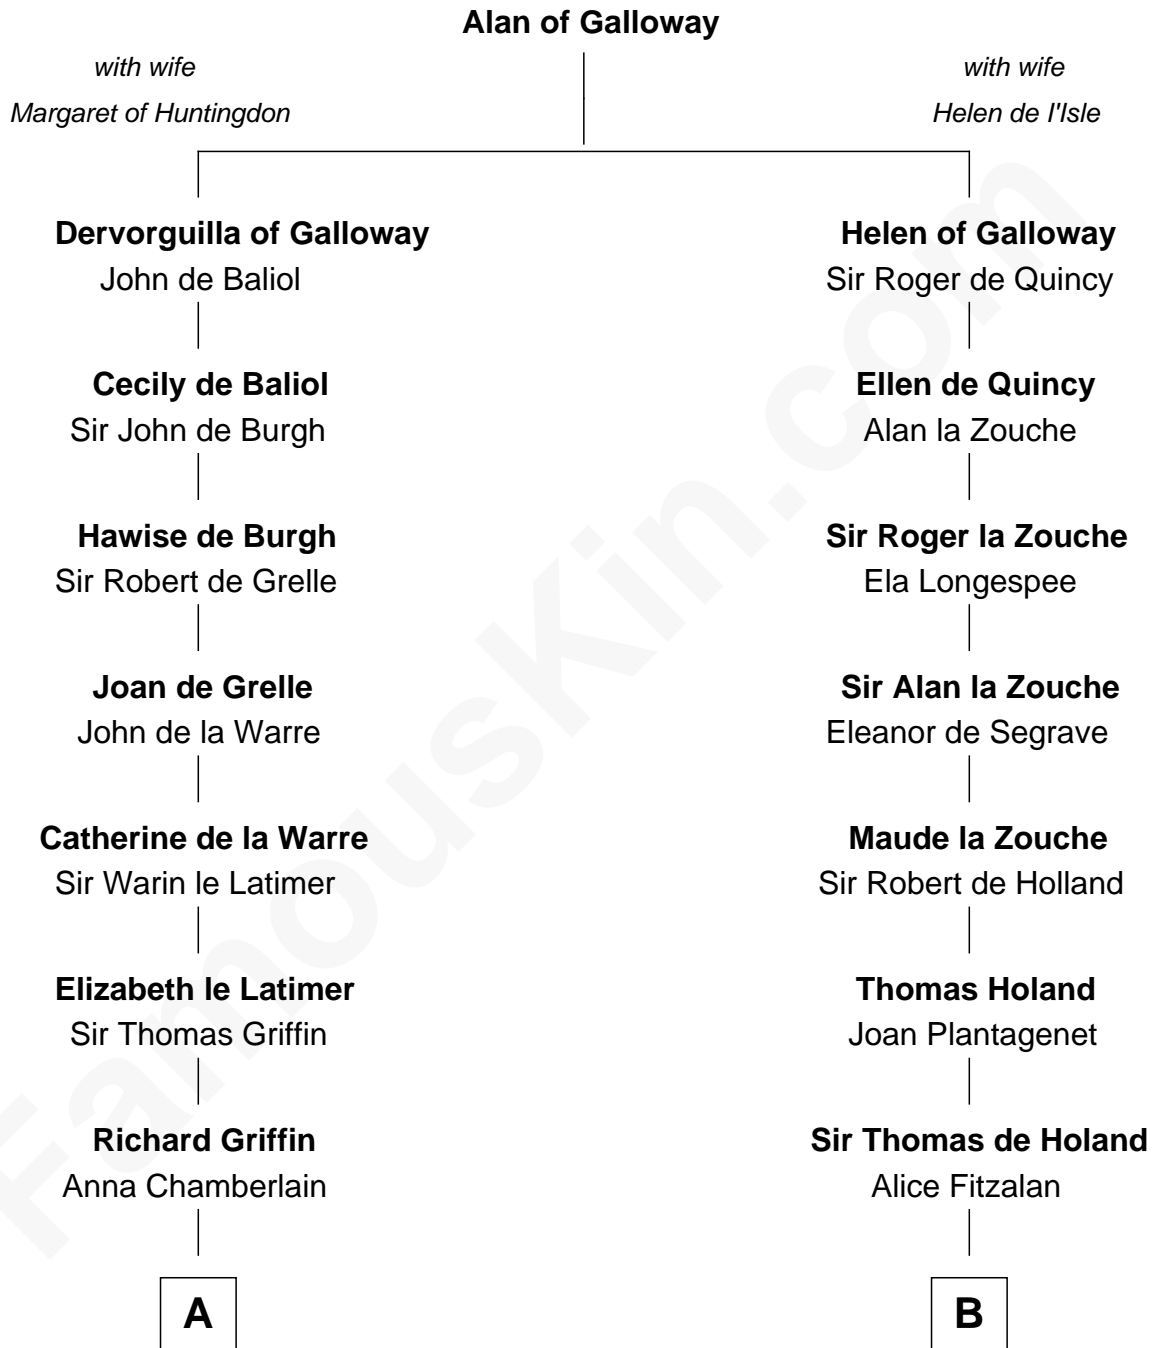

FamousKin.com Relationship Chart of

J.P. Morgan

American Banker and Art Collector

17th cousin 4 times removed of

Patrick Henry

1st and 6th Governor of Virginia

C

—
Lynde Lord
Lois Sheldon

—
Lynde Lord
Mary Lyman

—
Mary Sheldon Lord
John Pierpont

—
Juliet Pierpont
Junius Spencer Morgan

—
J.P. Morgan
American Banker and Art Collector

FamousKin.com