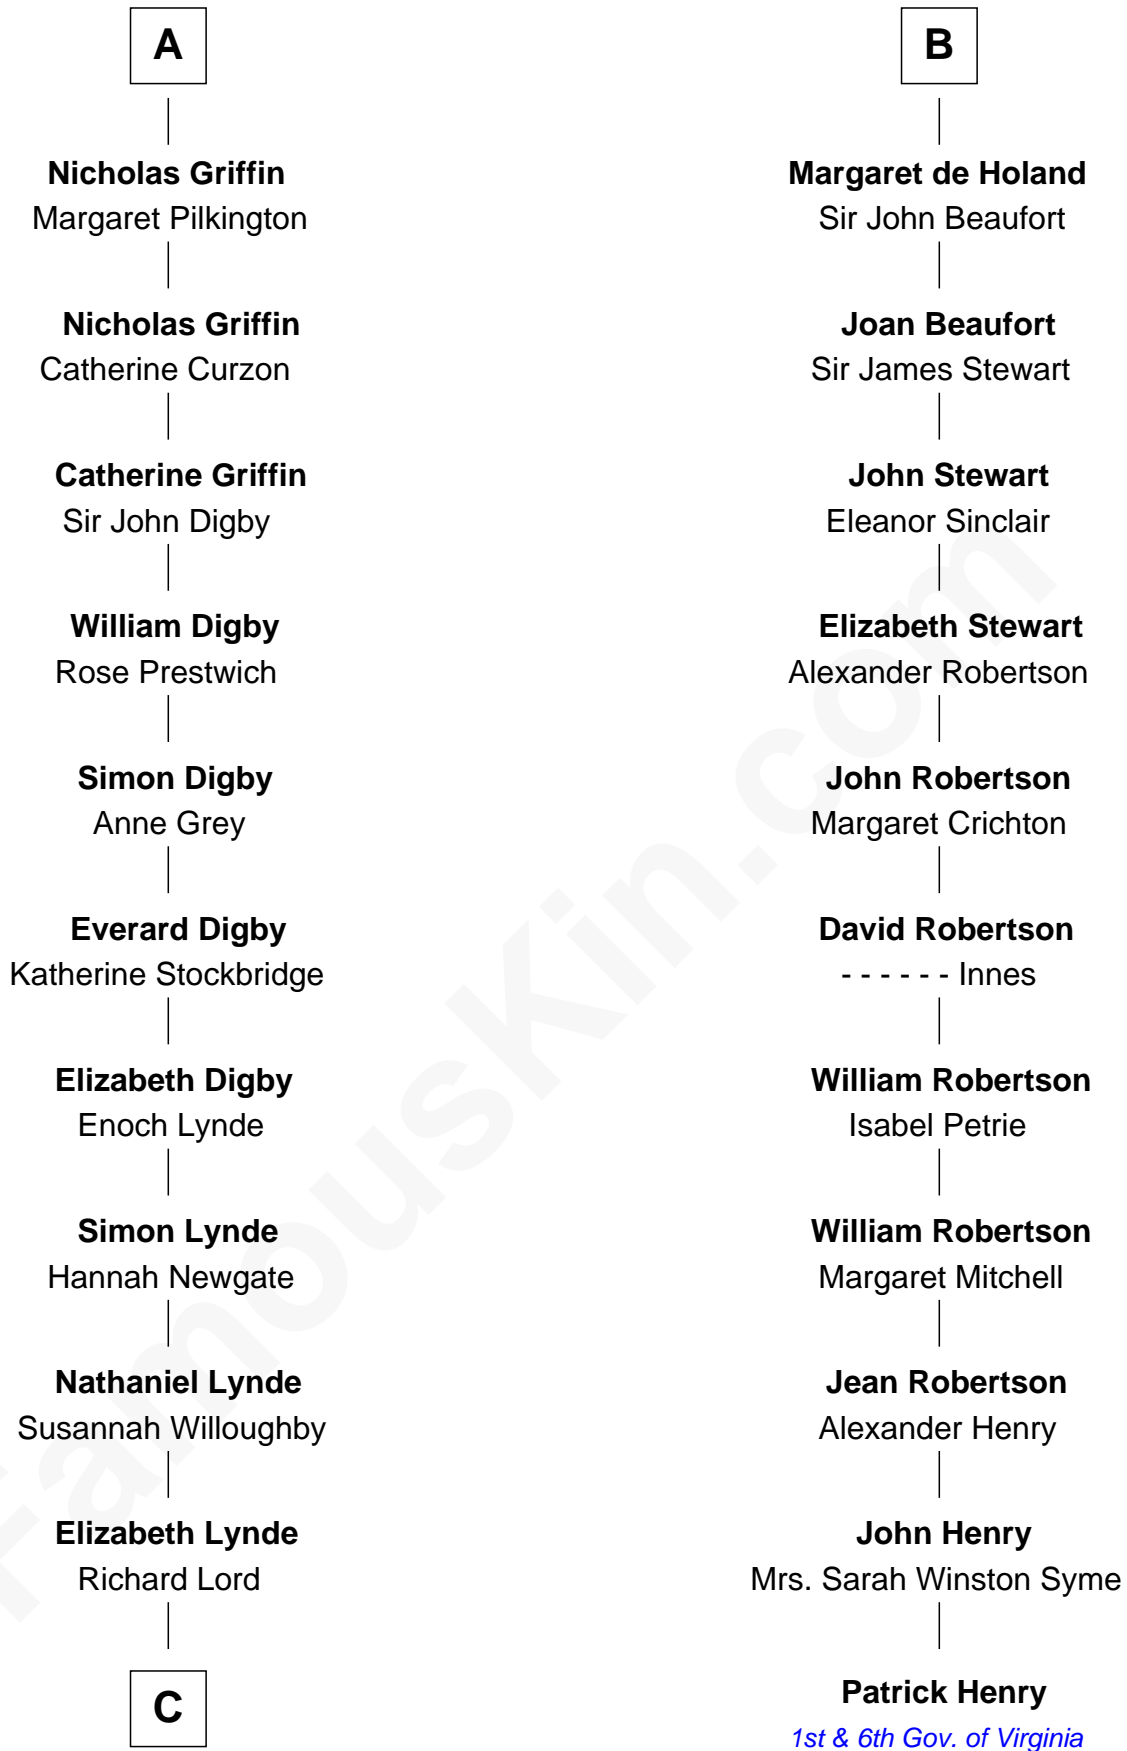

FamousKin.com Relationship Chart of

J.P. Morgan

American Banker and Art Collector

17th cousin 4 times removed of

Patrick Henry

1st and 6th Governor of Virginia

C

—
Lynde Lord
Lois Sheldon

—
Lynde Lord
Mary Lyman

—
Mary Sheldon Lord
John Pierpont

—
Juliet Pierpont
Junius Spencer Morgan

—
J.P. Morgan
American Banker and Art Collector

FamousKin.com