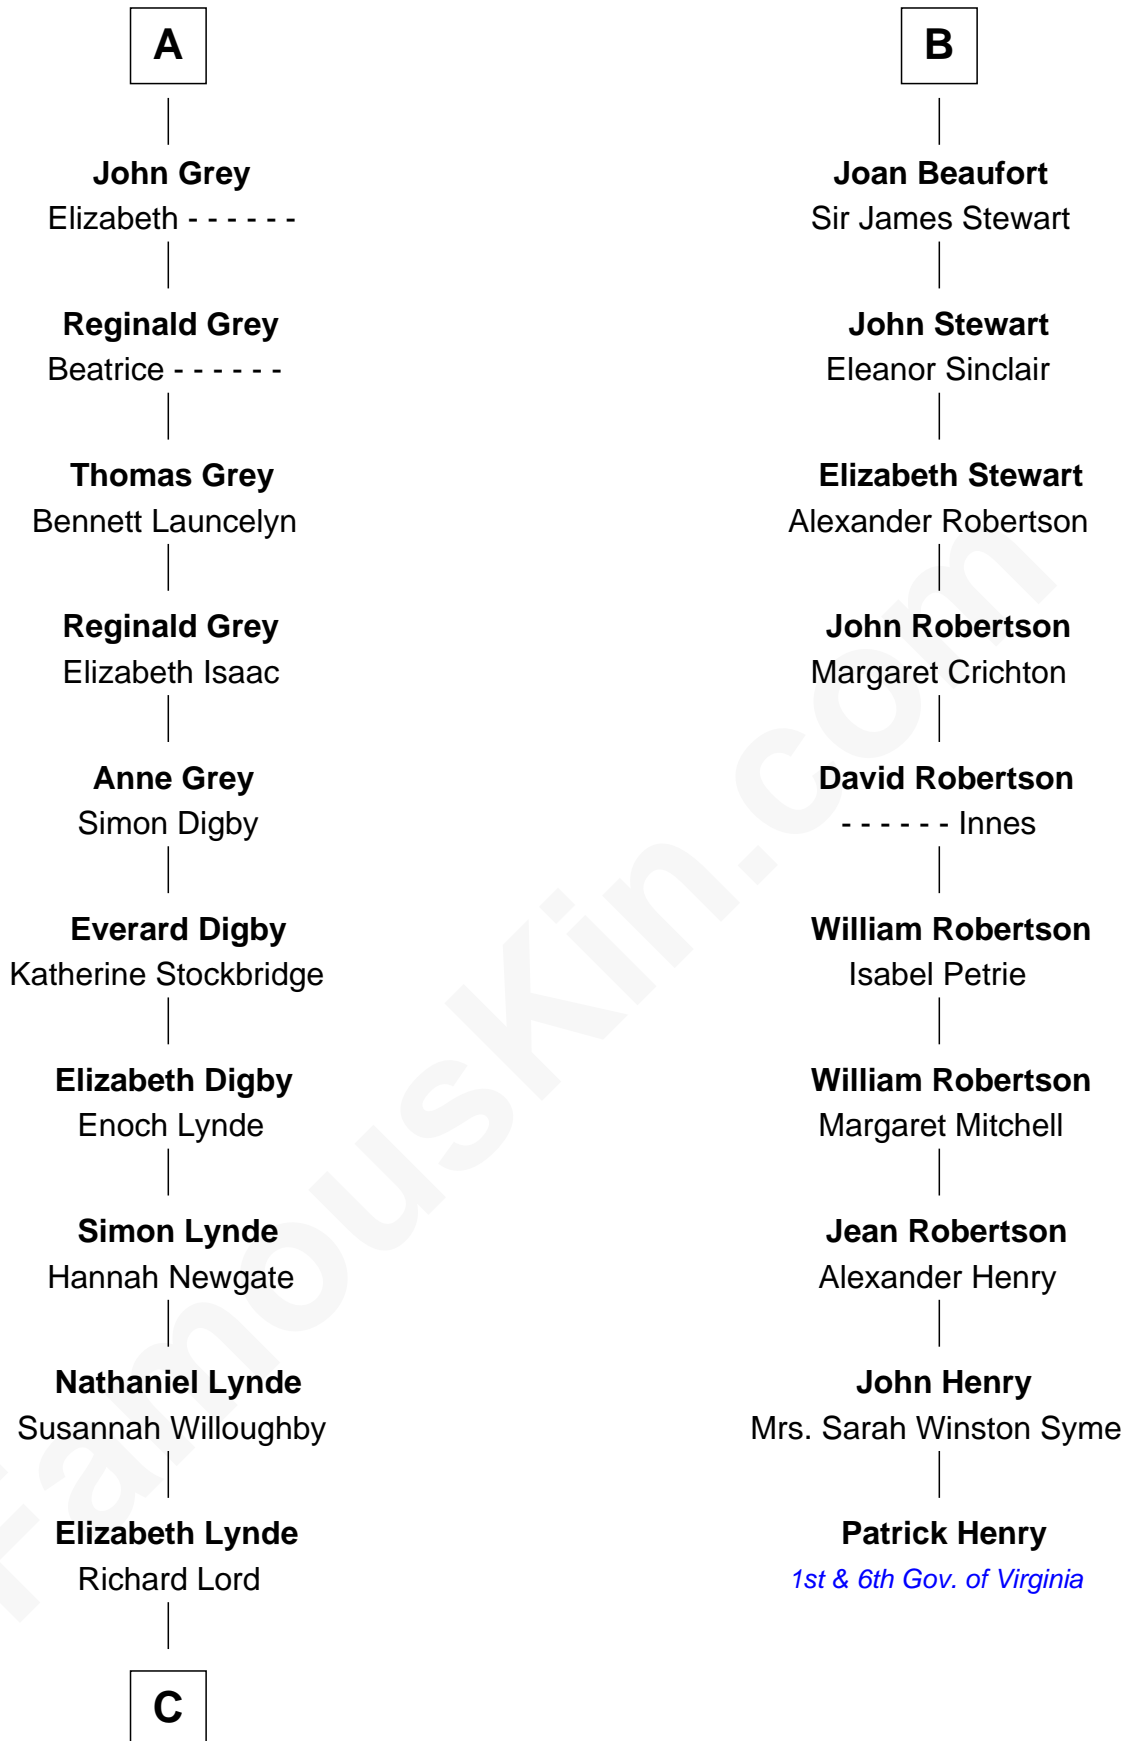

# FamousKin.com Relationship Chart of

**J.P. Morgan**

*American Banker and Art Collector*

**16th cousin 5 times removed of**

**Patrick Henry**

*1st and 6th Governor of Virginia*

**Sir William Longespee**

Ela of Salisbury

**C**

—  
**Lynde Lord**  
Lois Sheldon

—  
**Lynde Lord**  
Mary Lyman

—  
**Mary Sheldon Lord**  
John Pierpont

—  
**Juliet Pierpont**  
Junius Spencer Morgan

—  
**J.P. Morgan**  
*American Banker and Art Collector*