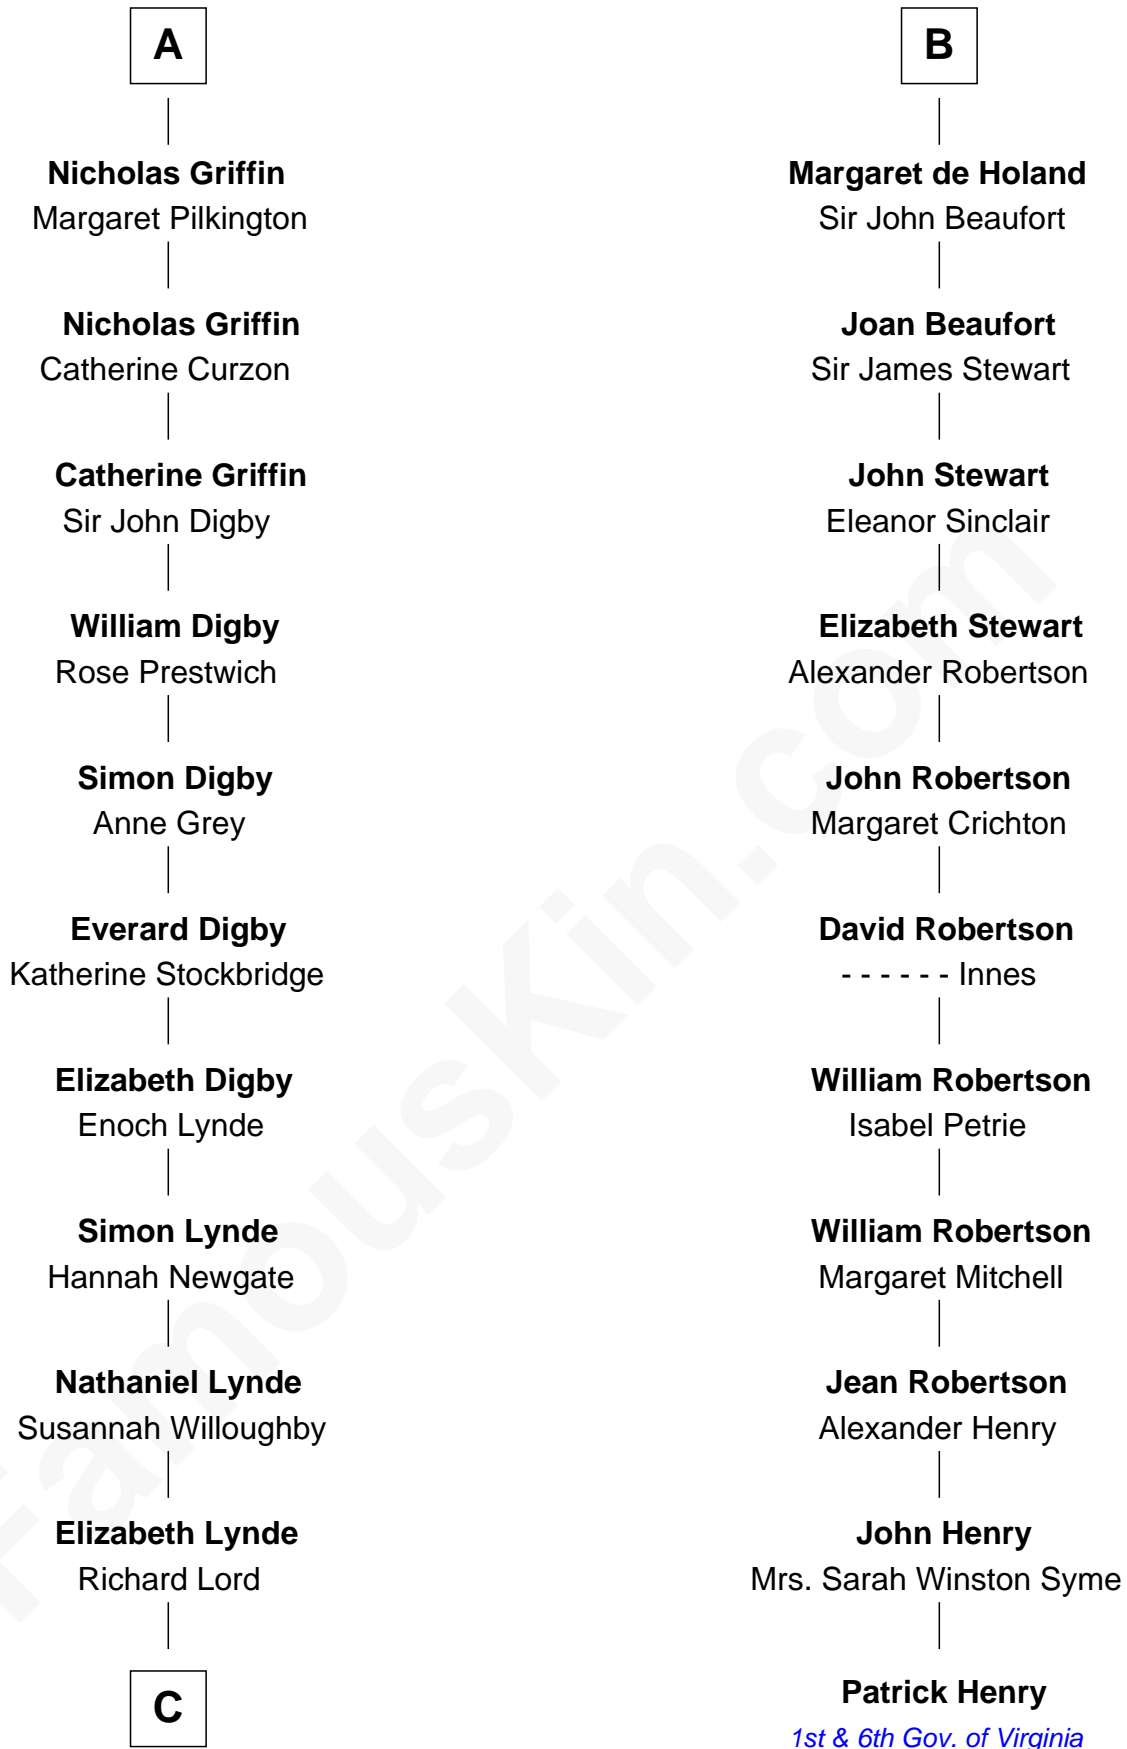

FamousKin.com Relationship Chart of

J.P. Morgan

American Banker and Art Collector

17th cousin 4 times removed of

Patrick Henry

1st and 6th Governor of Virginia

C

Lynde Lord
Lois Sheldon

Lynde Lord
Mary Lyman

Mary Sheldon Lord
John Pierpont

Juliet Pierpont
Junius Spencer Morgan

J.P. Morgan
American Banker and Art Collector

FamousKin.com