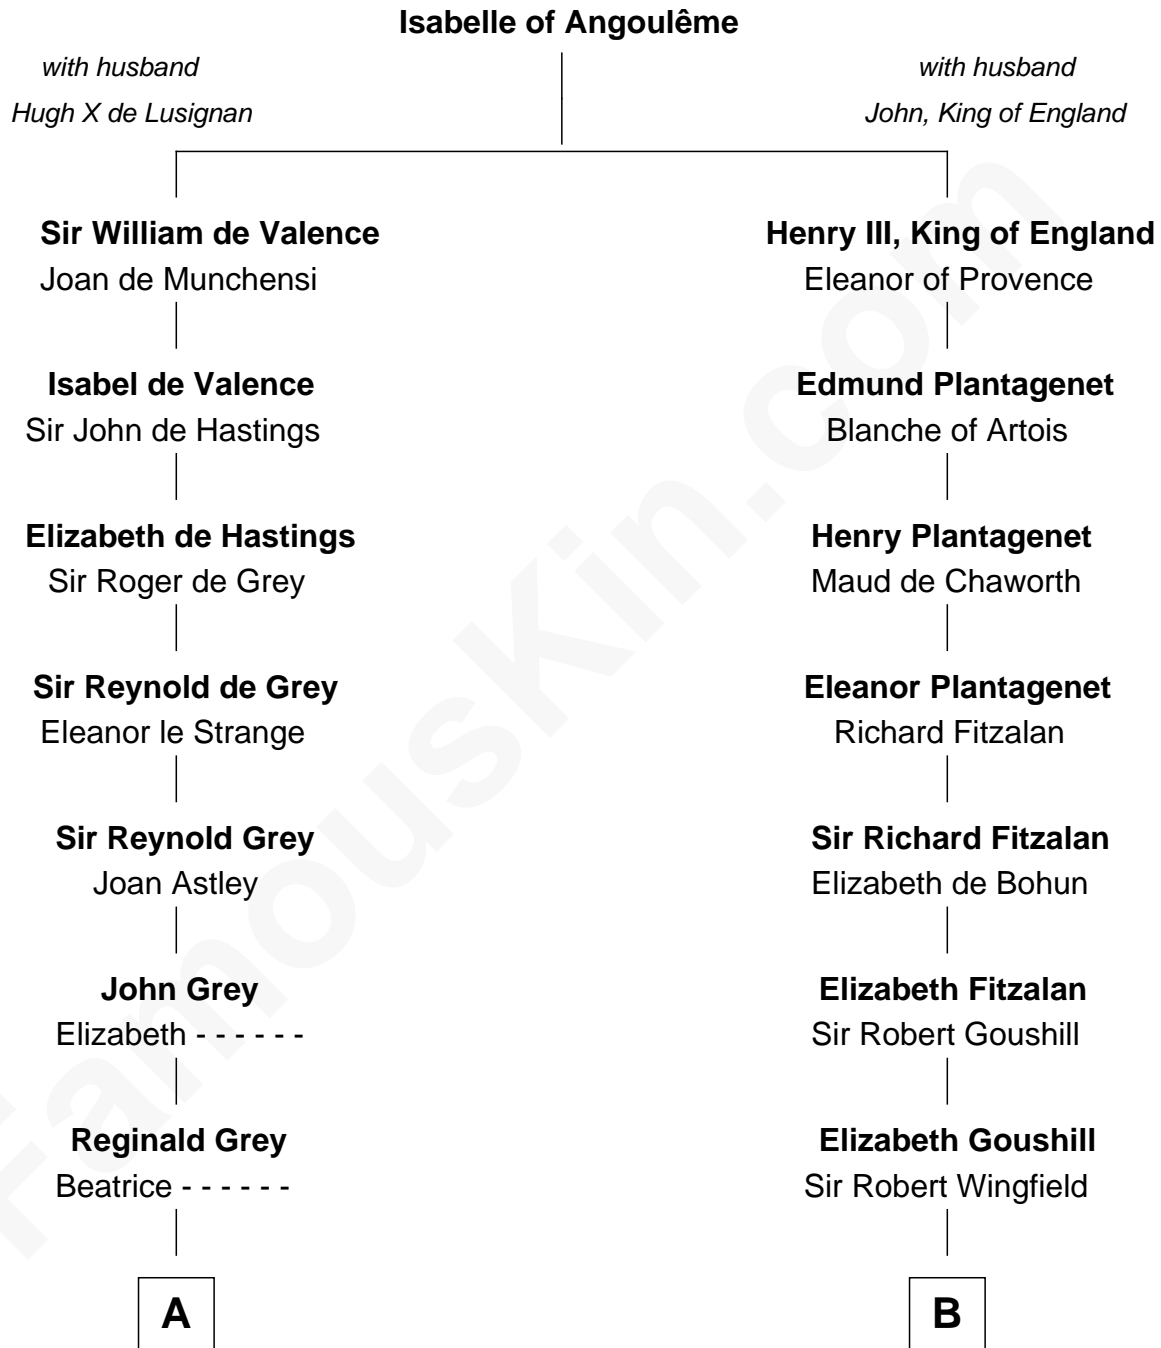

# FamousKin.com Relationship Chart of

**J.P. Morgan**

*American Banker and Art Collector*

19th cousin 1 time removed of

**Gloria Vanderbilt**

*Fashion Designer*

**C**

**Mary Sheldon Lord**

John Pierpont

**Juliet Pierpont**

Junius Spencer Morgan

**J.P. Morgan**

*American Banker and Art Collector*

**D**

**Abraham Evan Gwynne**

Rachel Moore Flagg