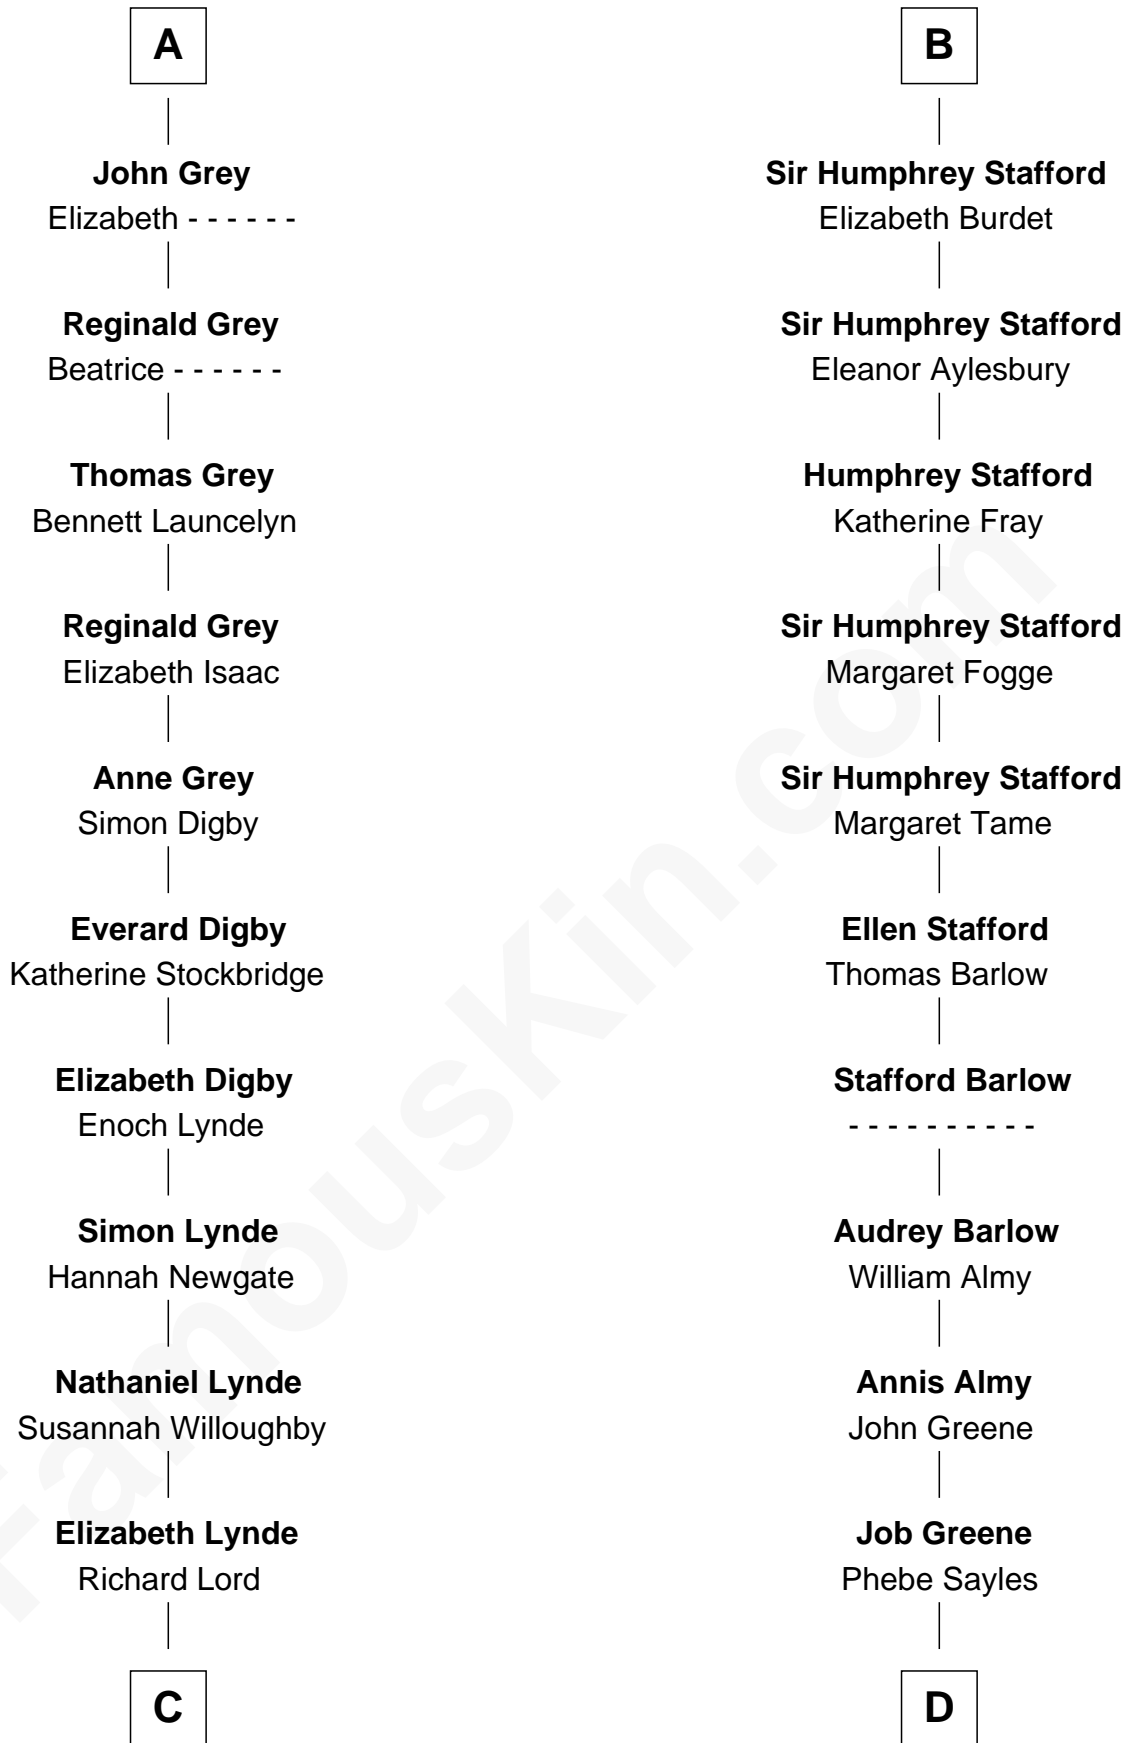

# FamousKin.com Relationship Chart of

**J.P. Morgan**

*American Banker and Art Collector*

21st cousin of

**Julia (Ward) Howe**

*Author of "The Battle Hymn of the Republic"*

**Sir William Longespee**

Ela of Salisbury

**C**

**Lynde Lord**  
Lois Sheldon

**Lynde Lord**  
Mary Lyman

**Mary Sheldon Lord**  
John Pierpont

**Juliet Pierpont**  
Junius Spencer Morgan

**J.P. Morgan**  
*American Banker and Art Collector*

**D**

**Deborah Greene**  
Simon Ray

**Anna Ray**  
Samuel Ward

**Samuel Ward**  
Phebe Greene

**Samuel Ward**  
Julia Rush Cutler

**Julia (Ward) Howe**  
*American Poet*