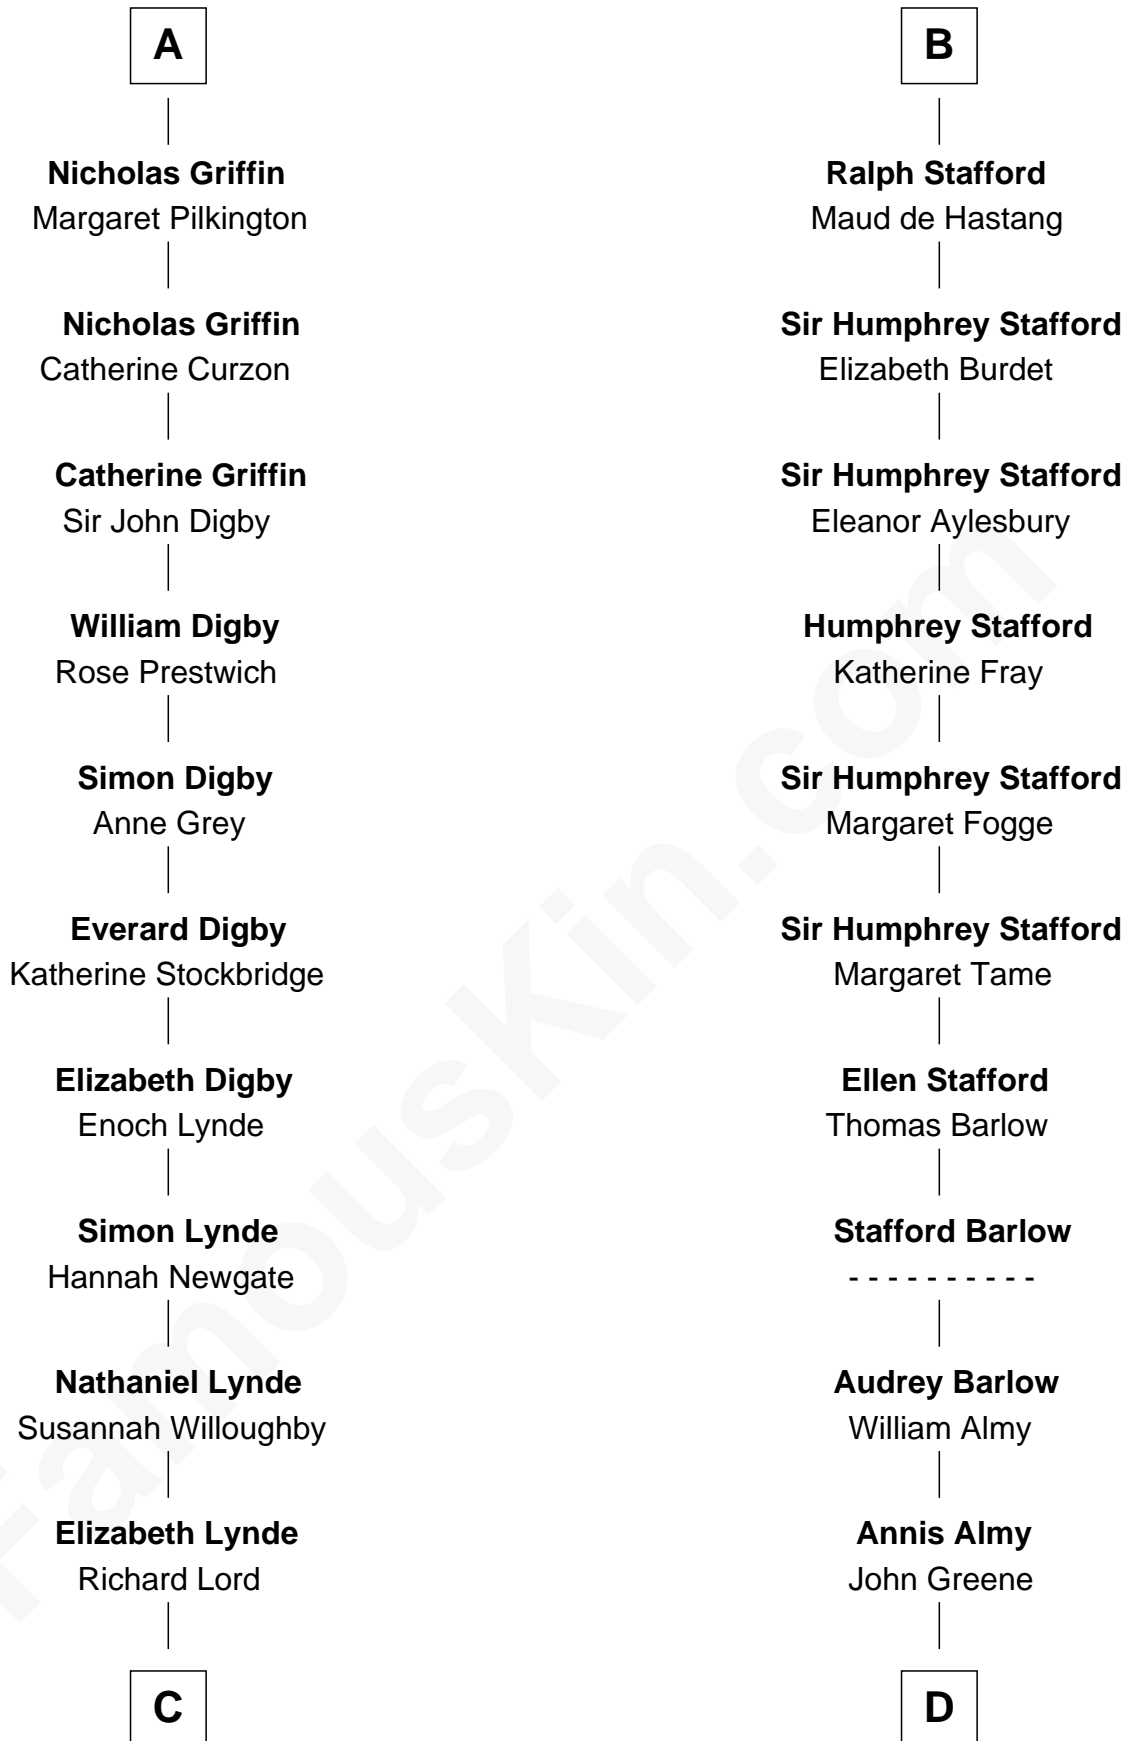

# FamousKin.com Relationship Chart of

**J.P. Morgan**

*American Banker and Art Collector*

19th cousin 2 times removed of

**William Greene**

*2nd Governor of Rhode Island*

**Hugh de Kevelioc**  
Bertrade de Montfort

**C**

**Lynde Lord**  
Lois Sheldon

**Lynde Lord**  
Mary Lyman

**Mary Sheldon Lord**  
John Pierpont

**Juliet Pierpont**  
Junius Spencer Morgan

**J.P. Morgan**  
*American Banker and Art Collector*

**D**

**Samuel Greene**  
Mary Gorton

**William Greene**  
Catharine Greene

**William Greene**  
*2nd Governor of Rhode Island*