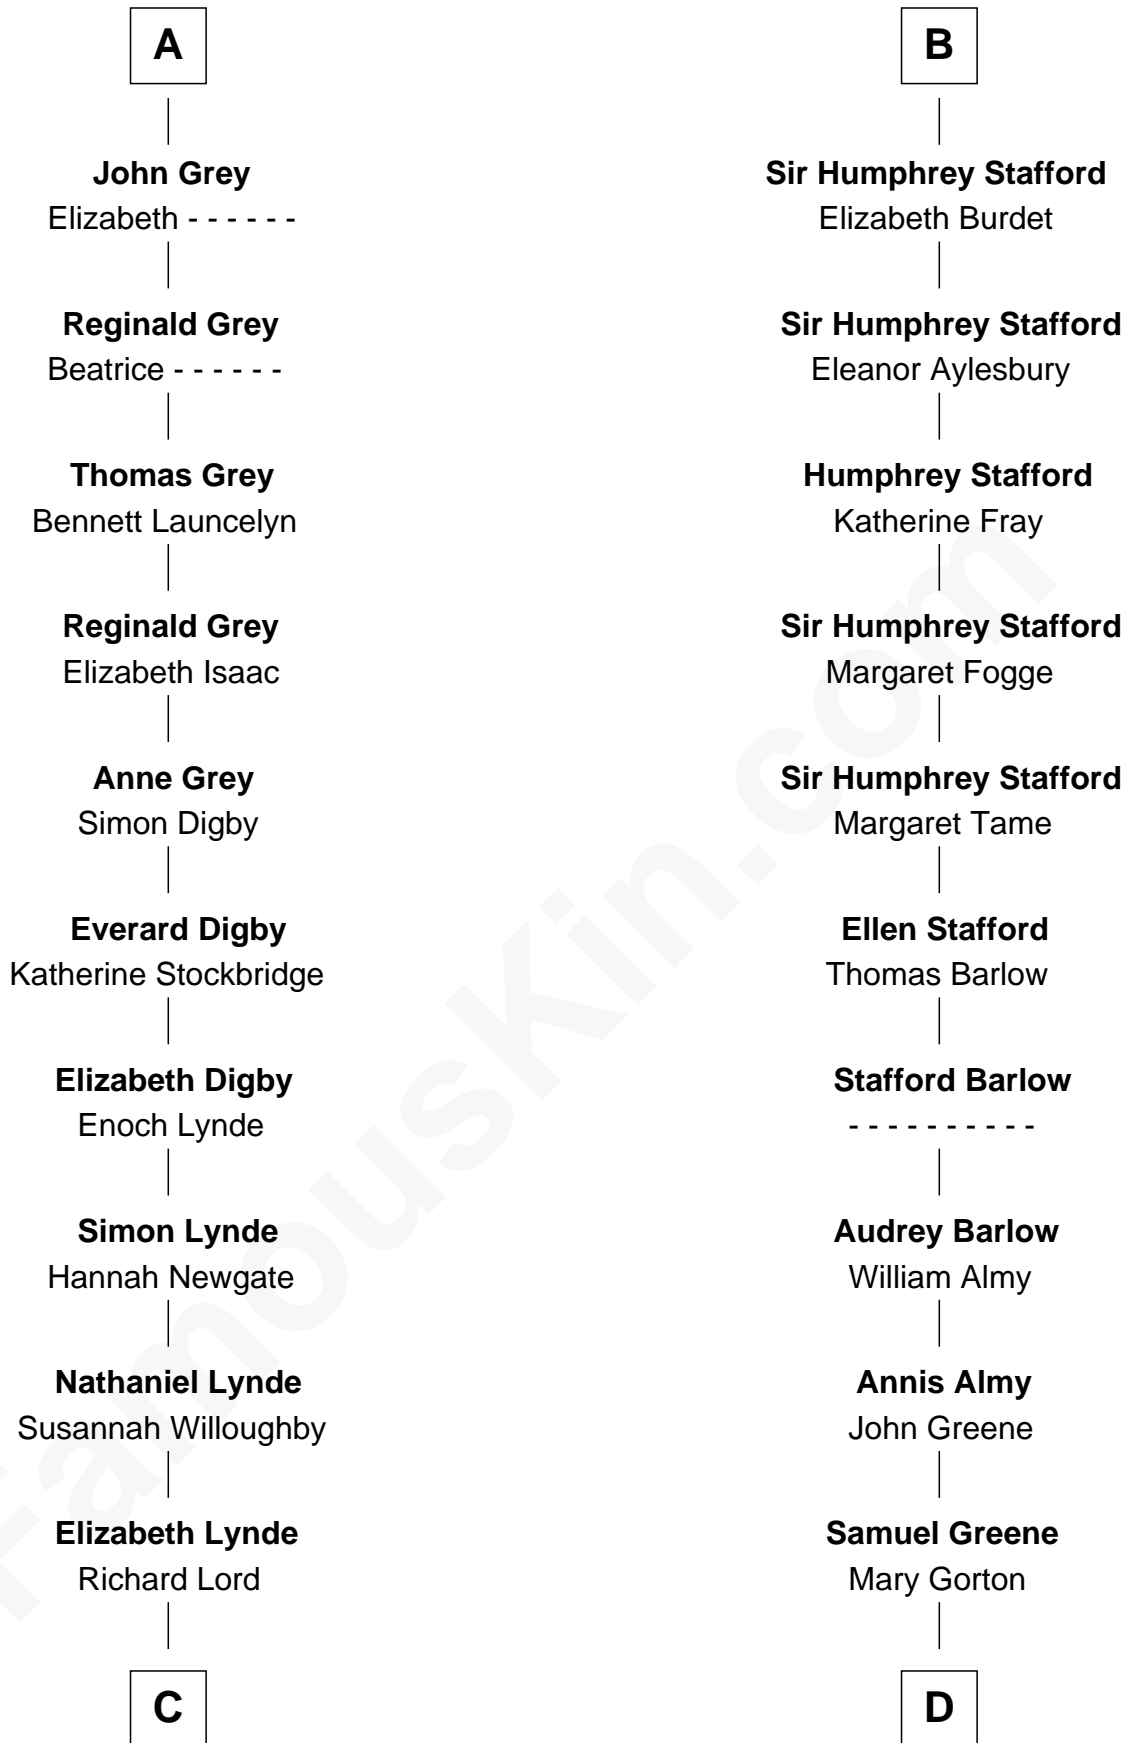

# FamousKin.com Relationship Chart of

**J.P. Morgan**

*American Banker and Art Collector*

18th cousin 3 times removed of

**William Greene**

*2nd Governor of Rhode Island*

**Sir William Longespee**

Ela of Salisbury

**C**

**Lynde Lord**  
Lois Sheldon

**Lynde Lord**  
Mary Lyman

**Mary Sheldon Lord**  
John Pierpont

**Juliet Pierpont**  
Junius Spencer Morgan

**J.P. Morgan**  
*American Banker and Art Collector*

**D**

**William Greene**  
Catharine Greene

**William Greene**  
*2nd Governor of Rhode Island*

FamousKin.com