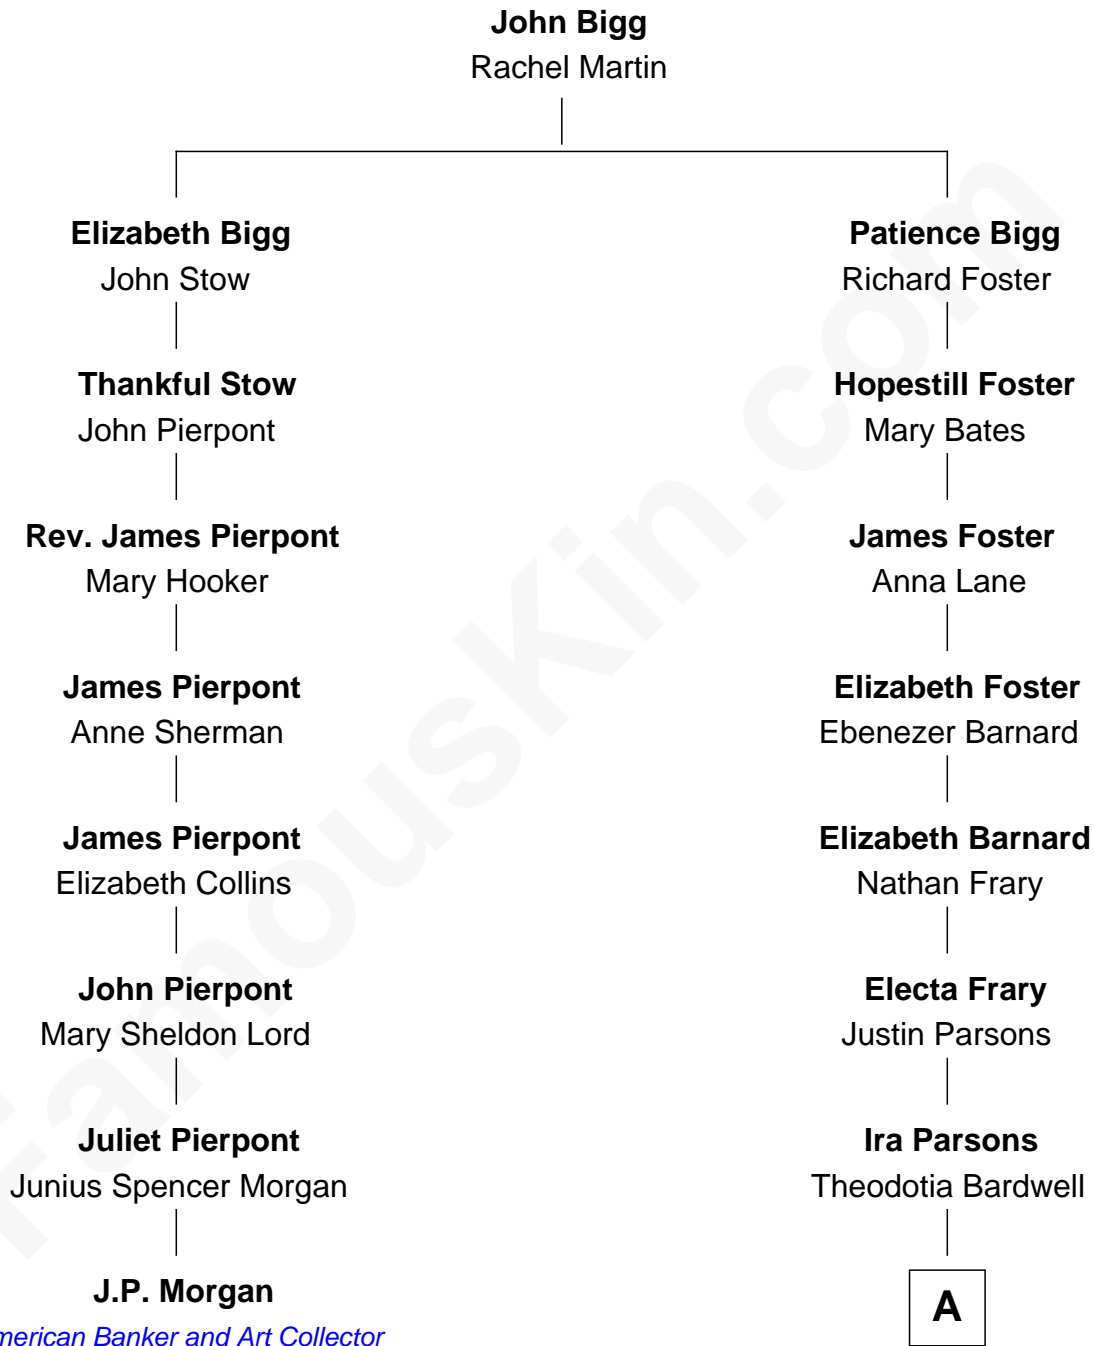

FamousKin.com Relationship Chart of

J.P. Morgan

American Banker and Art Collector

7th cousin 2 times removed of

Frederick Upton

Co-Founder of Whirlpool Corporation

A

—
Agnes Elizabeth Parsons

William Hamilton Blodgett

—
Carrie A. Blodgett

Cassius Marcellus Upton

—
Frederick Upton

Co-Founder of Whirlpool Corporation

FamousKin.com