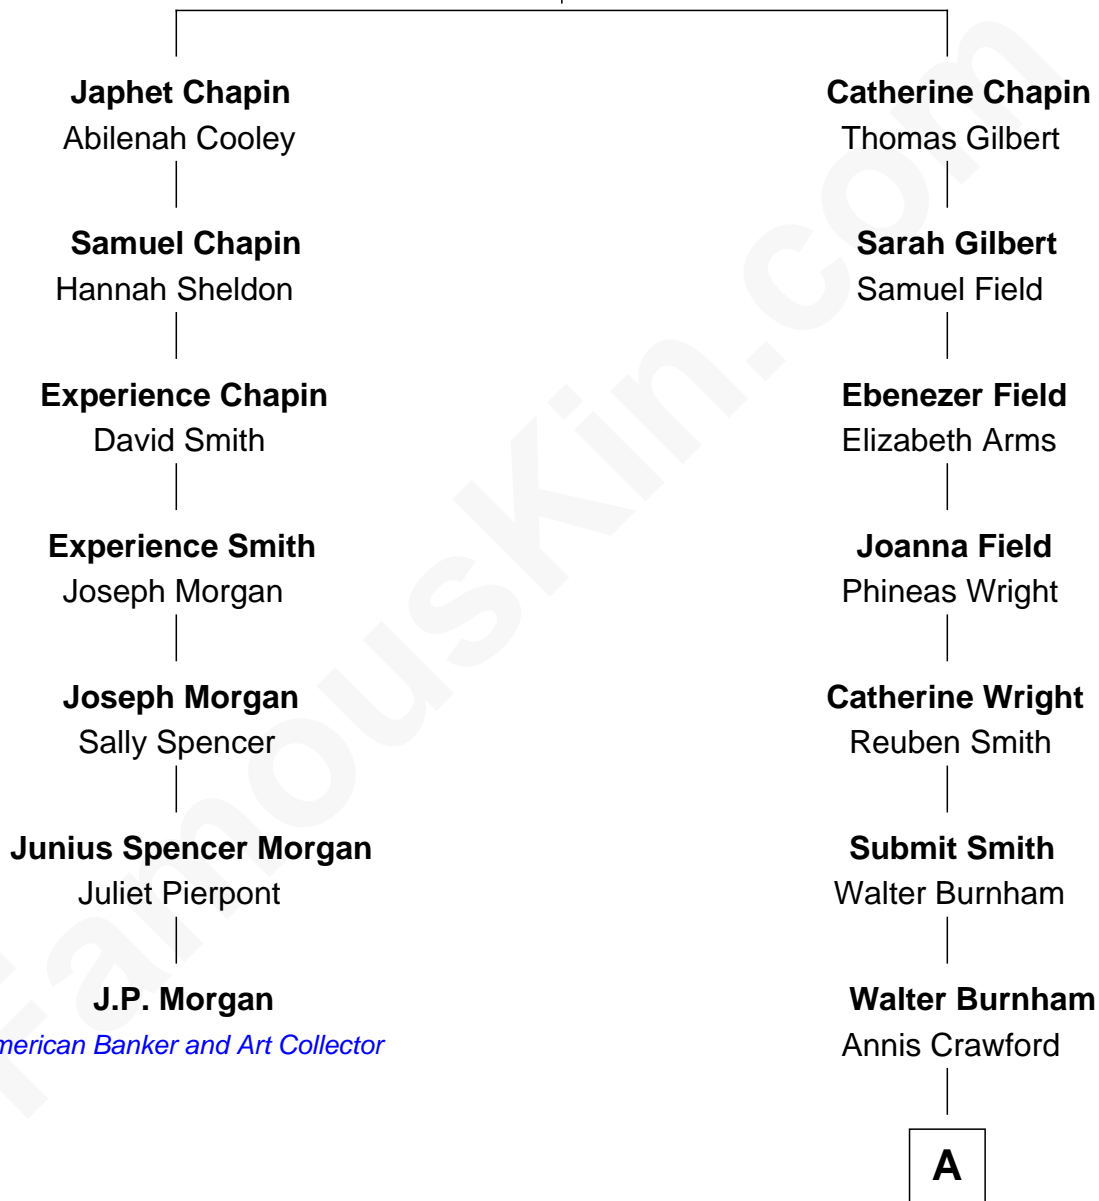

FamousKin.com Relationship Chart of

J.P. Morgan

American Banker and Art Collector

6th cousin 4 times removed of

Anthony Perkins

Movie Actor

Samuel Chapin

Cicely Penney

A

—
Stella Lucretia Burnham

Dr. Henry Phelps Perkins

—
Henry Phelps Perkins

Helen Virginia Anthony

—
Osgood Perkins

Janet Esselstyn Rane

—
Anthony Perkins