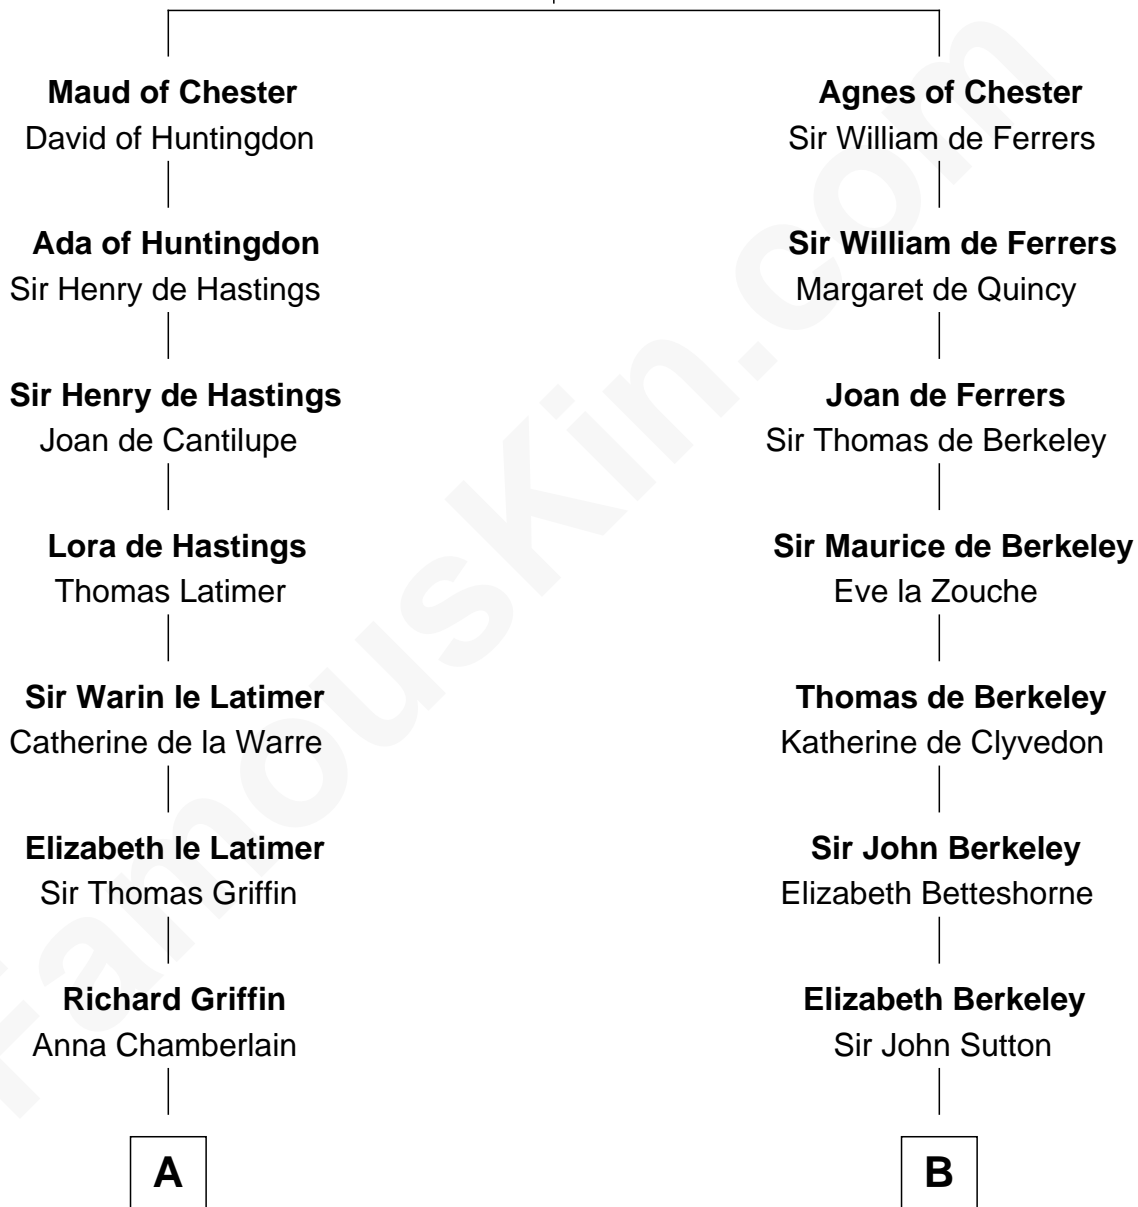

# FamousKin.com Relationship Chart of

**J.P. Morgan**

*American Banker and Art Collector*

17th cousin 4 times removed of

**John Langdon**

*Signer of the U.S. Constitution*

**Hugh de Kevelioc**  
Bertrade de Montfort

**C**

—  
**Lynde Lord**  
Lois Sheldon

—  
**Lynde Lord**  
Mary Lyman

—  
**Mary Sheldon Lord**  
John Pierpont

—  
**Juliet Pierpont**  
Junius Spencer Morgan

—  
**J.P. Morgan**  
*American Banker and Art Collector*