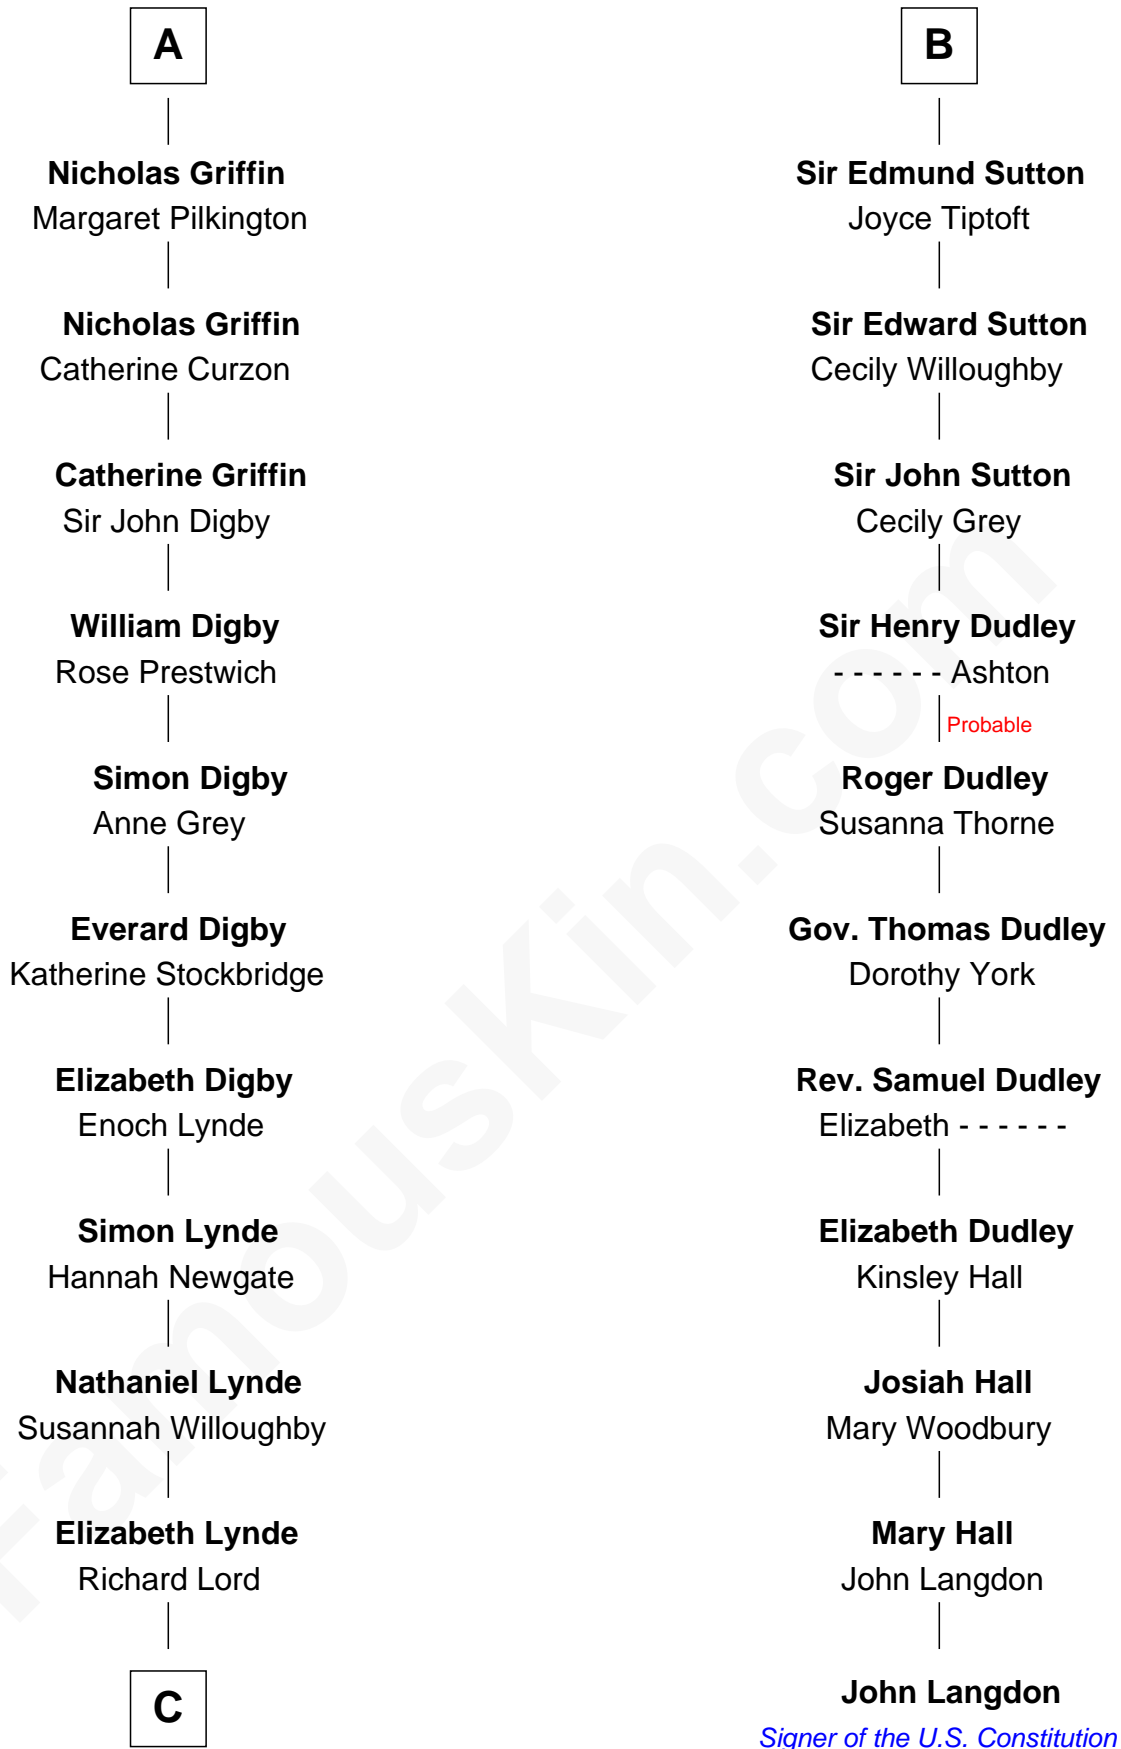

FamousKin.com Relationship Chart of

J.P. Morgan

American Banker and Art Collector

17th cousin 4 times removed of

John Langdon

Signer of the U.S. Constitution

C

—
Lynde Lord
Lois Sheldon

—
Lynde Lord
Mary Lyman

—
Mary Sheldon Lord
John Pierpont

—
Juliet Pierpont
Junius Spencer Morgan

—
J.P. Morgan
American Banker and Art Collector

FamousKin.com