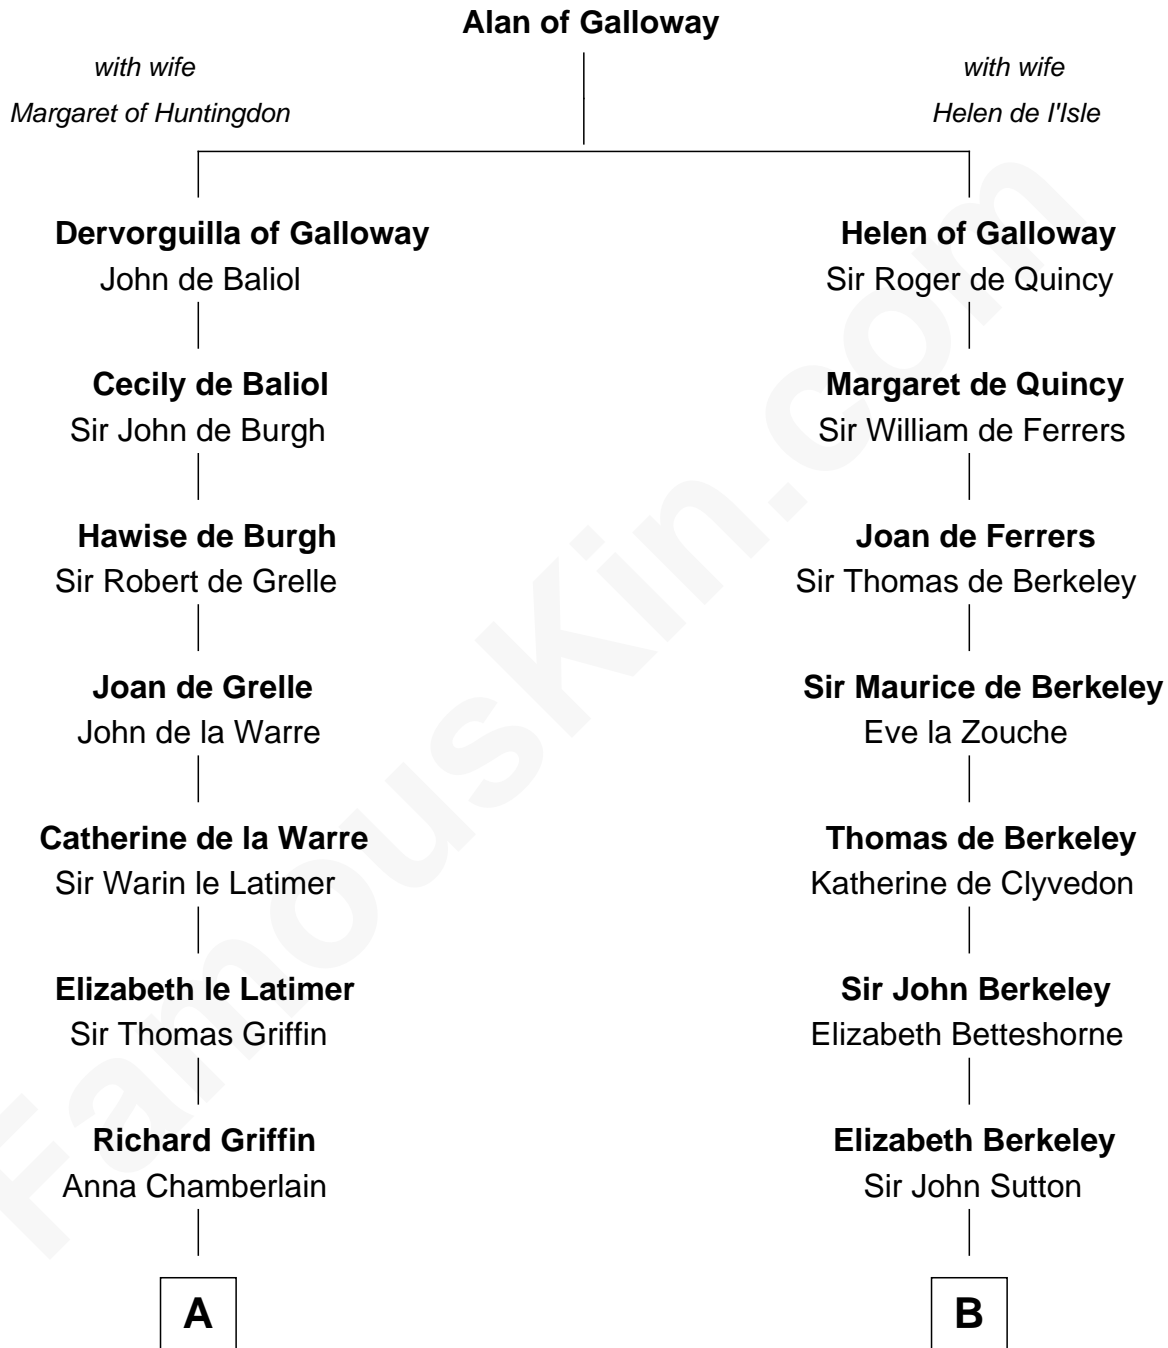

FamousKin.com Relationship Chart of

J.P. Morgan

American Banker and Art Collector

17th cousin 4 times removed of

John Langdon

Signer of the U.S. Constitution

C

—
Lynde Lord
Lois Sheldon

—
Lynde Lord
Mary Lyman

—
Mary Sheldon Lord
John Pierpont

—
Juliet Pierpont
Junius Spencer Morgan

—
J.P. Morgan
American Banker and Art Collector

FamousKin.com