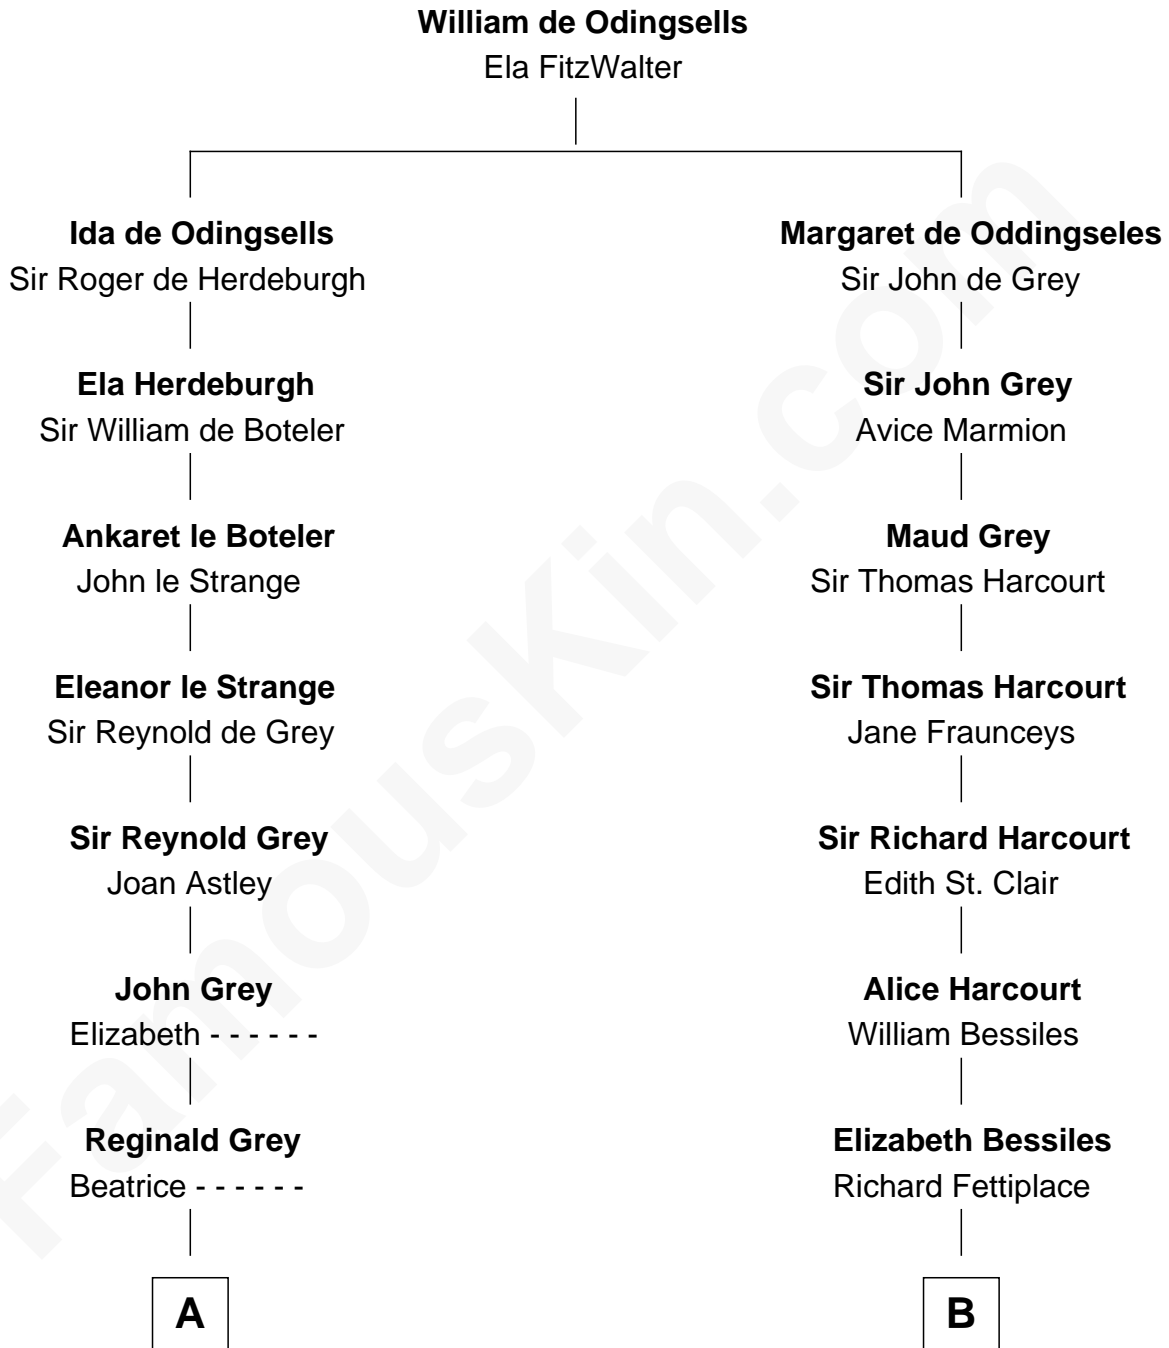

FamousKin.com Relationship Chart of

J.P. Morgan

American Banker and Art Collector

15th cousin 4 times removed of

John Langdon

Signer of the U.S. Constitution

C

—
Mary Sheldon Lord

John Pierpont

—
Juliet Pierpont

Junius Spencer Morgan

—
J.P. Morgan

American Banker and Art Collector

FamousKin.com