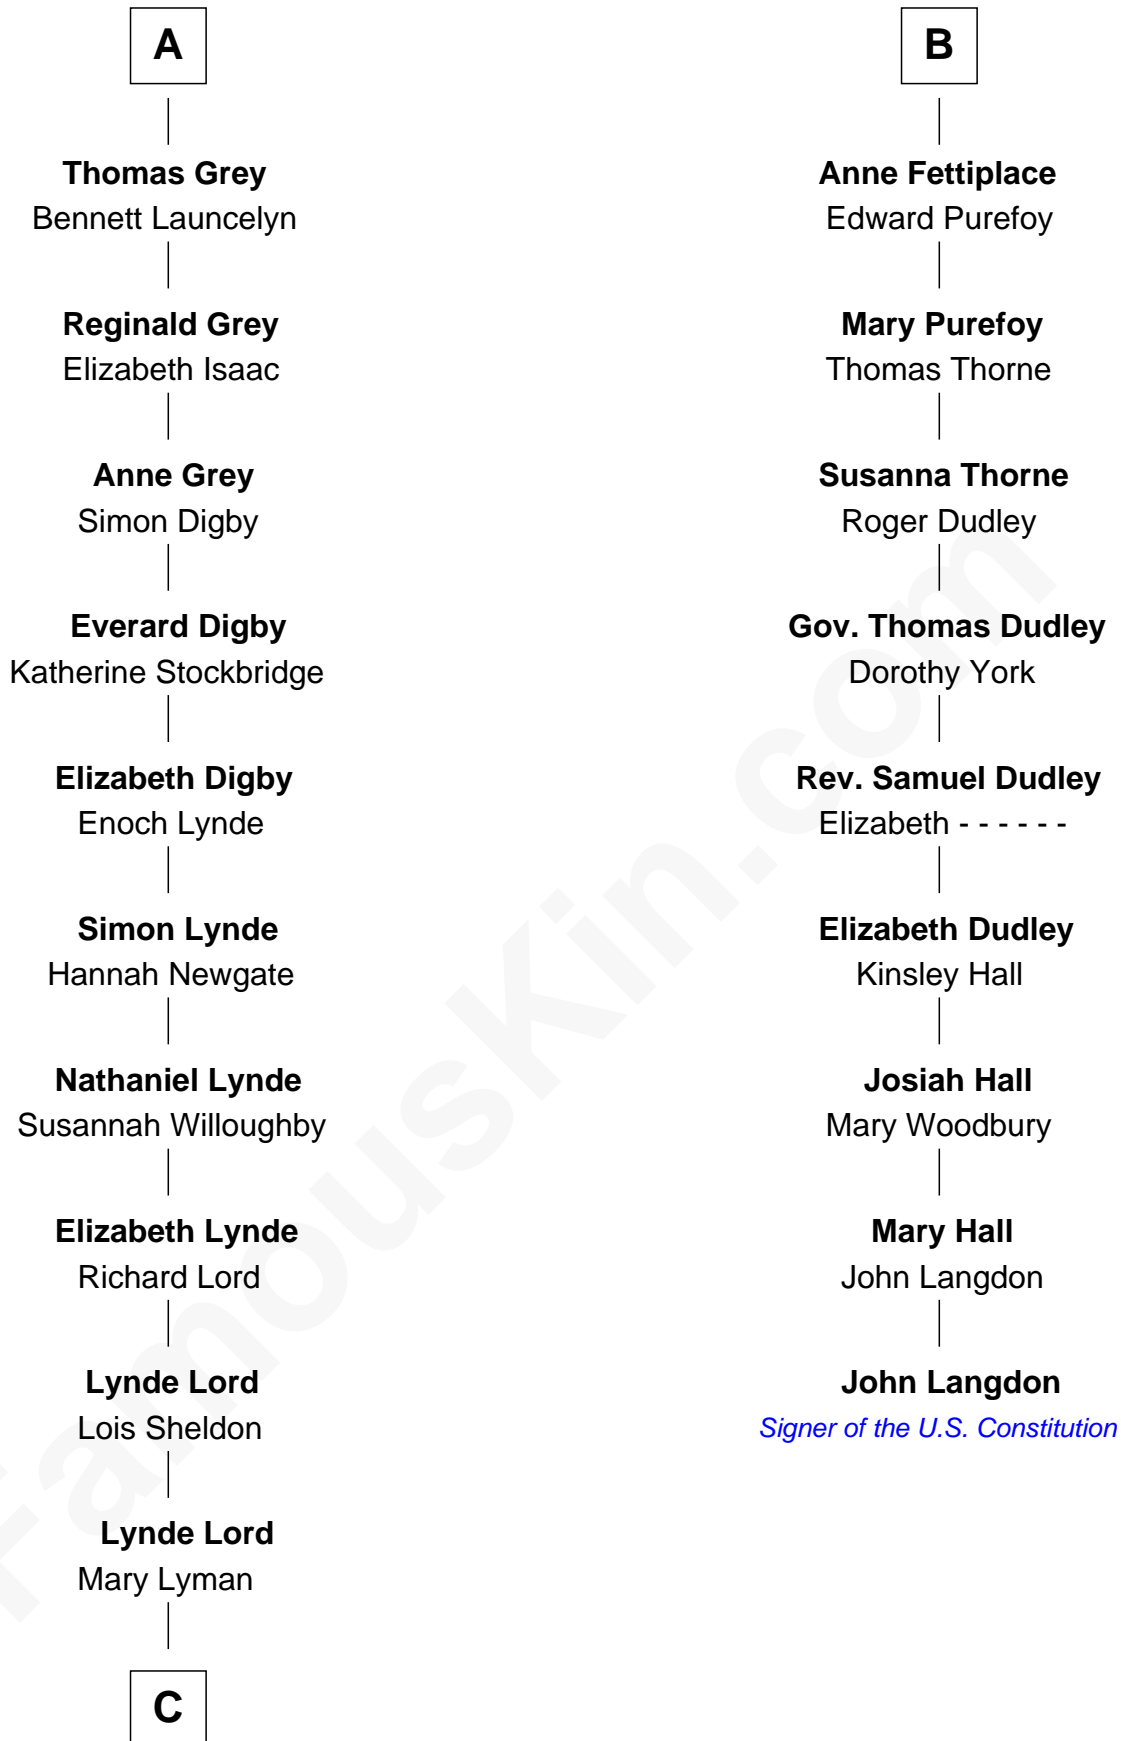

FamousKin.com Relationship Chart of

J.P. Morgan

American Banker and Art Collector

15th cousin 4 times removed of

John Langdon

Signer of the U.S. Constitution

C

—
Mary Sheldon Lord