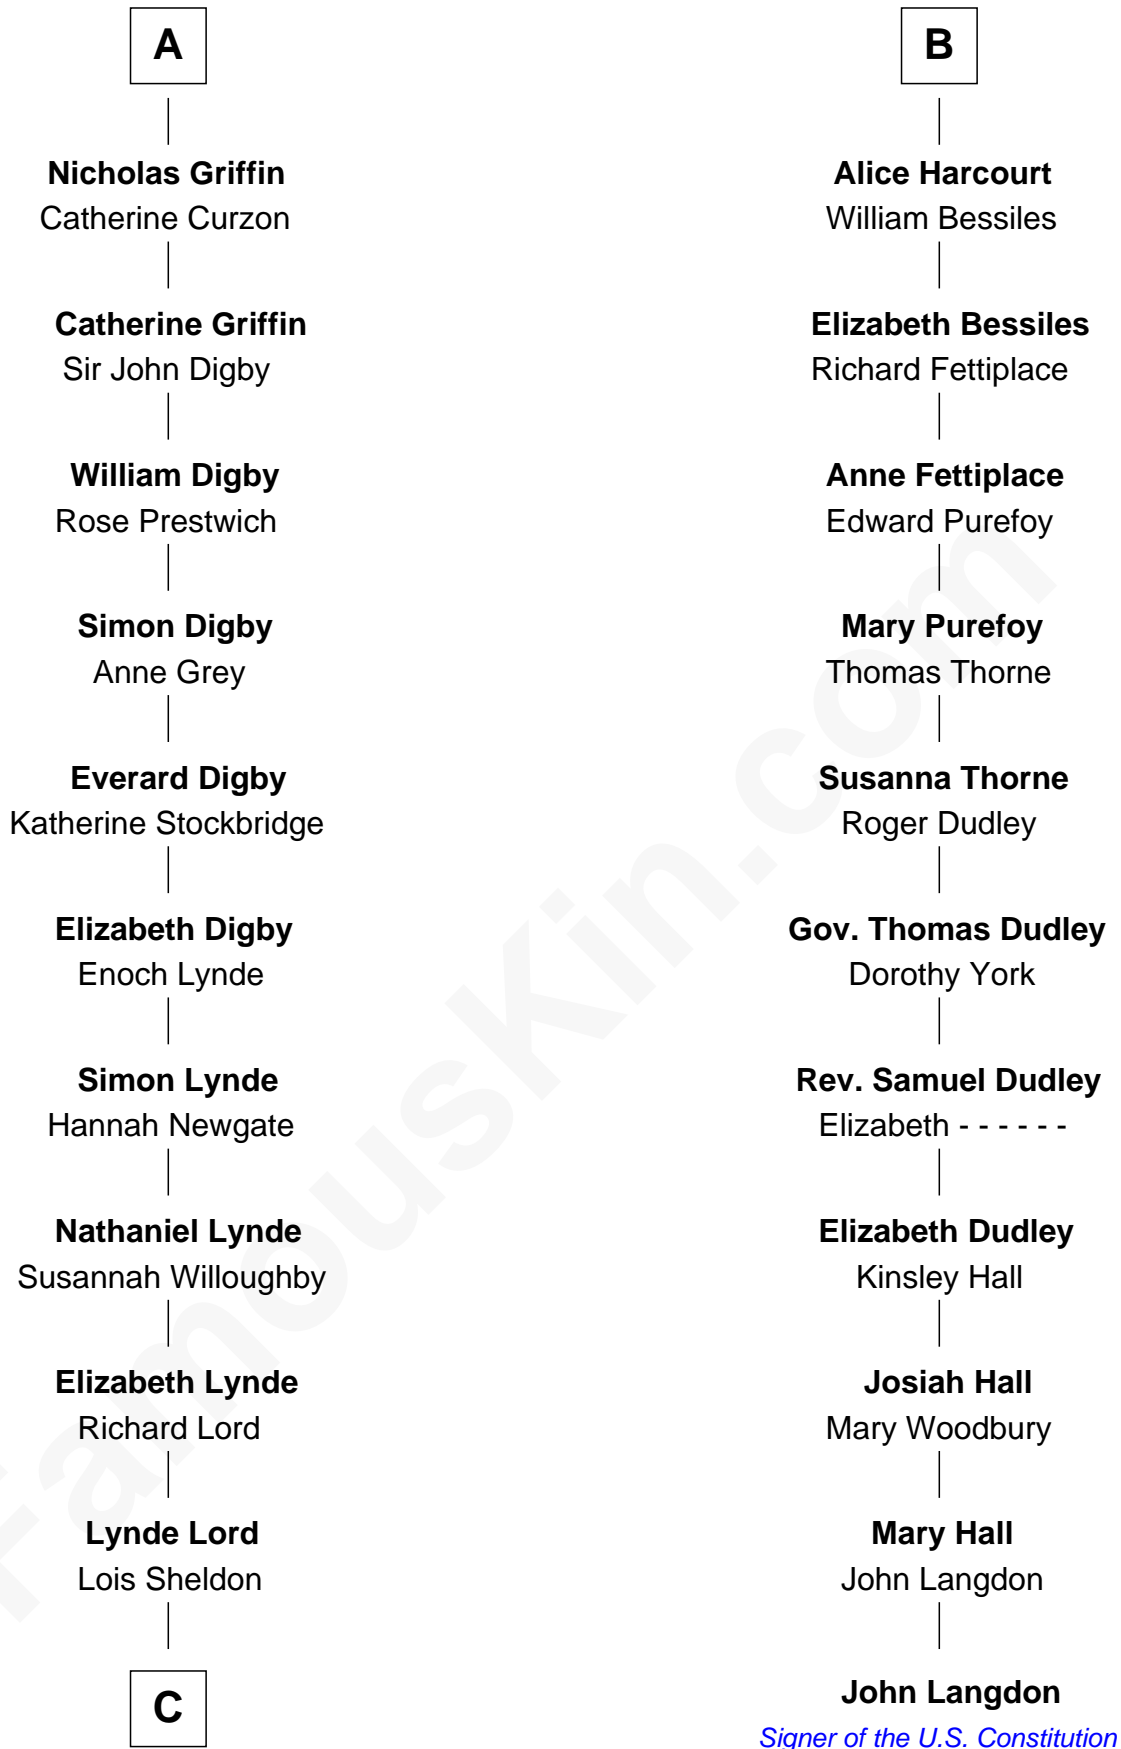

FamousKin.com Relationship Chart of

J.P. Morgan

American Banker and Art Collector

17th cousin 3 times removed of

John Langdon

Signer of the U.S. Constitution

Sir William de Hastings

Margaret le Bigod

Sir Henry de Hastings

Ada of Huntingdon

Sir Henry de Hastings

Joan de Cantilupe

Lora de Hastings

Thomas Latimer

Sir Warin le Latimer

Catherine de la Warre

Sir William de Harcourt

Sir Richard de Harcourt

Margaret Beke

Sir John de Harcourt

Eleanor la Zouche

Sir William de Harcourt

Joan de Grey

Sir Thomas Harcourt

Maud Grey

Sir Thomas Harcourt

Jane Fraunceys

Sir Richard Harcourt

Edith St. Clair

B

C

—
Lynde Lord