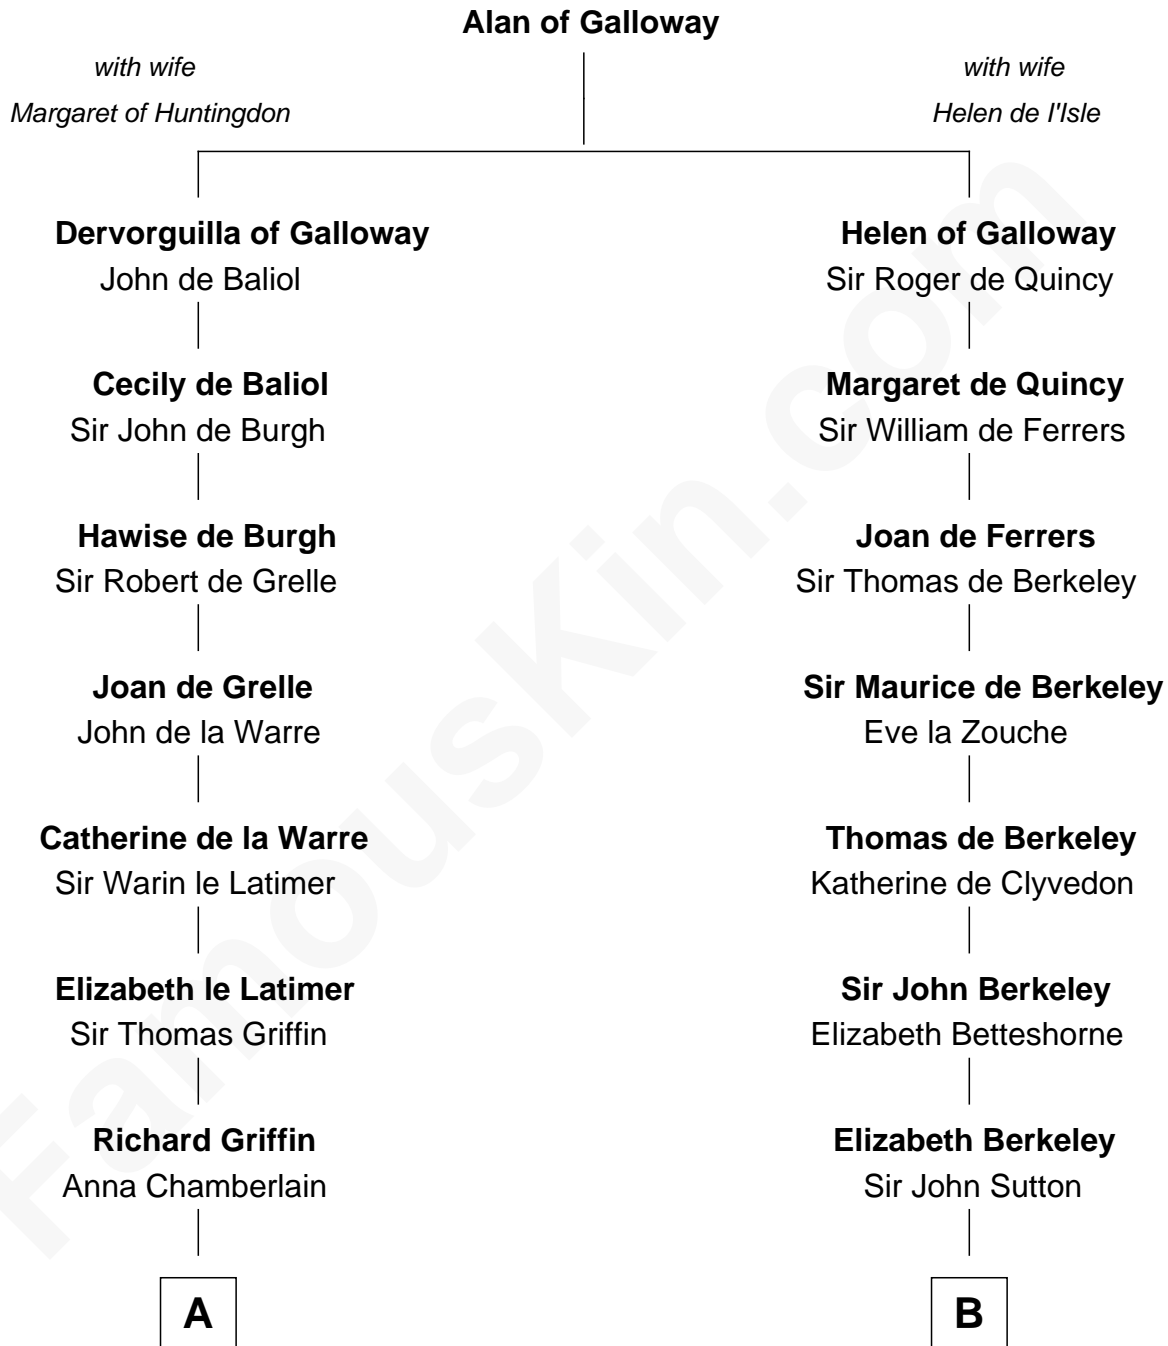

FamousKin.com Relationship Chart of

J.P. Morgan

American Banker and Art Collector

21st cousin of

Louis Auchincloss

Author

C

Lynde Lord
Lois Sheldon

Lynde Lord
Mary Lyman

Mary Sheldon Lord
John Pierpont

Juliet Pierpont
Junius Spencer Morgan

J.P. Morgan
American Banker and Art Collector

D

Gurdon Buck
Susannah Mainwaring

Elizabeth Buck
John Auchincloss

John Winthrop Auchincloss
Joanna Hone Russell