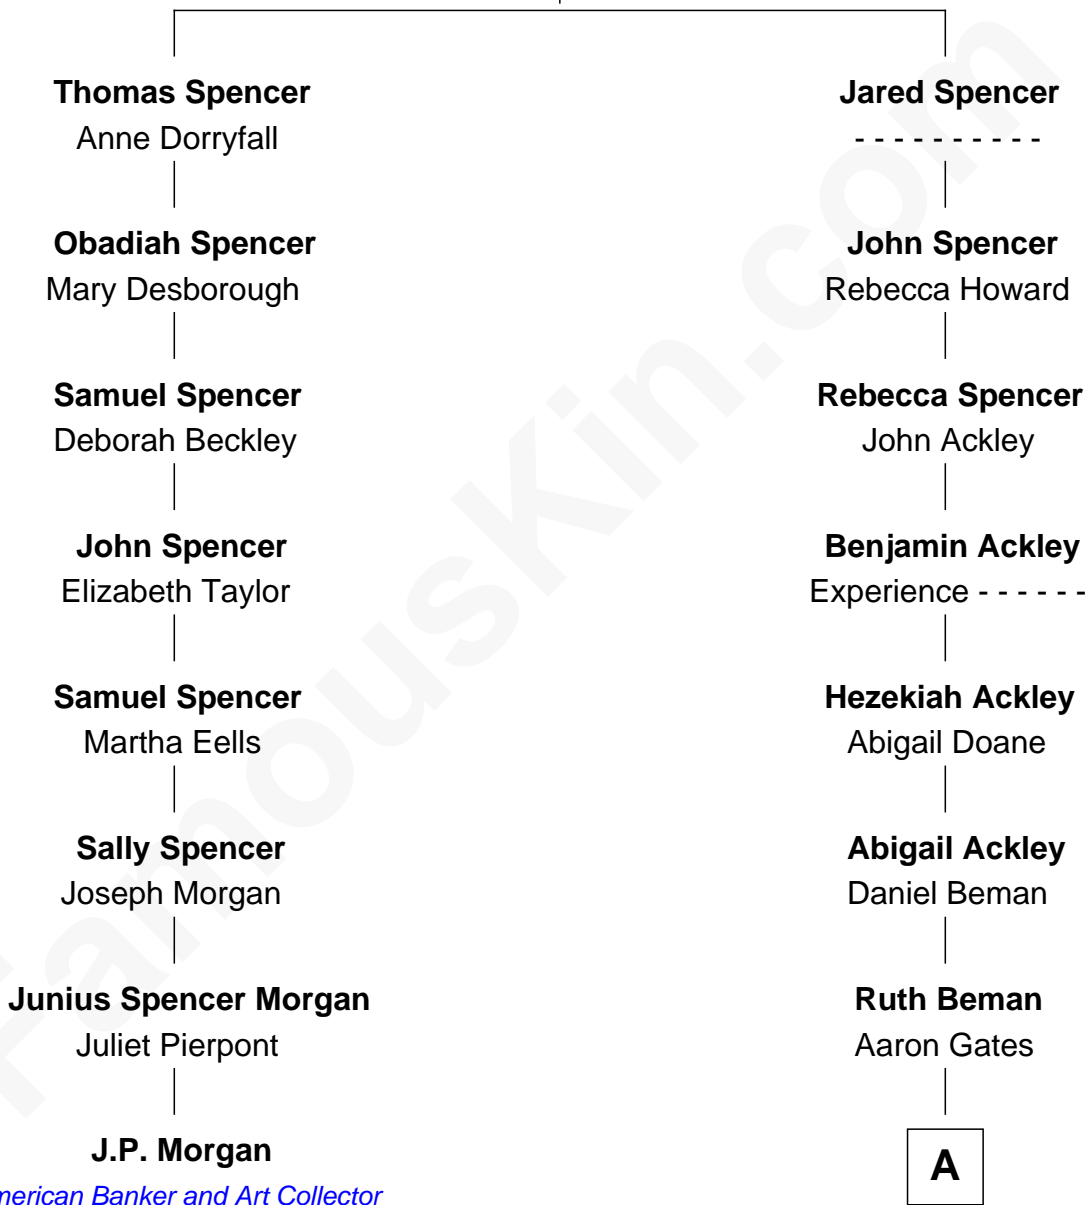

FamousKin.com Relationship Chart of

J.P. Morgan

American Banker and Art Collector

7th cousin 2 times removed of

Charles Dawes

30th U.S. Vice-President

Gerard Spencer

Alice Whitbread

A

Beman Gates
Betsey Sibyl Shipman

Mary Beman Gates
Brig. Gen. Rufus R. Dawes

Charles Dawes
30th U.S. Vice-President

FamousKin.com