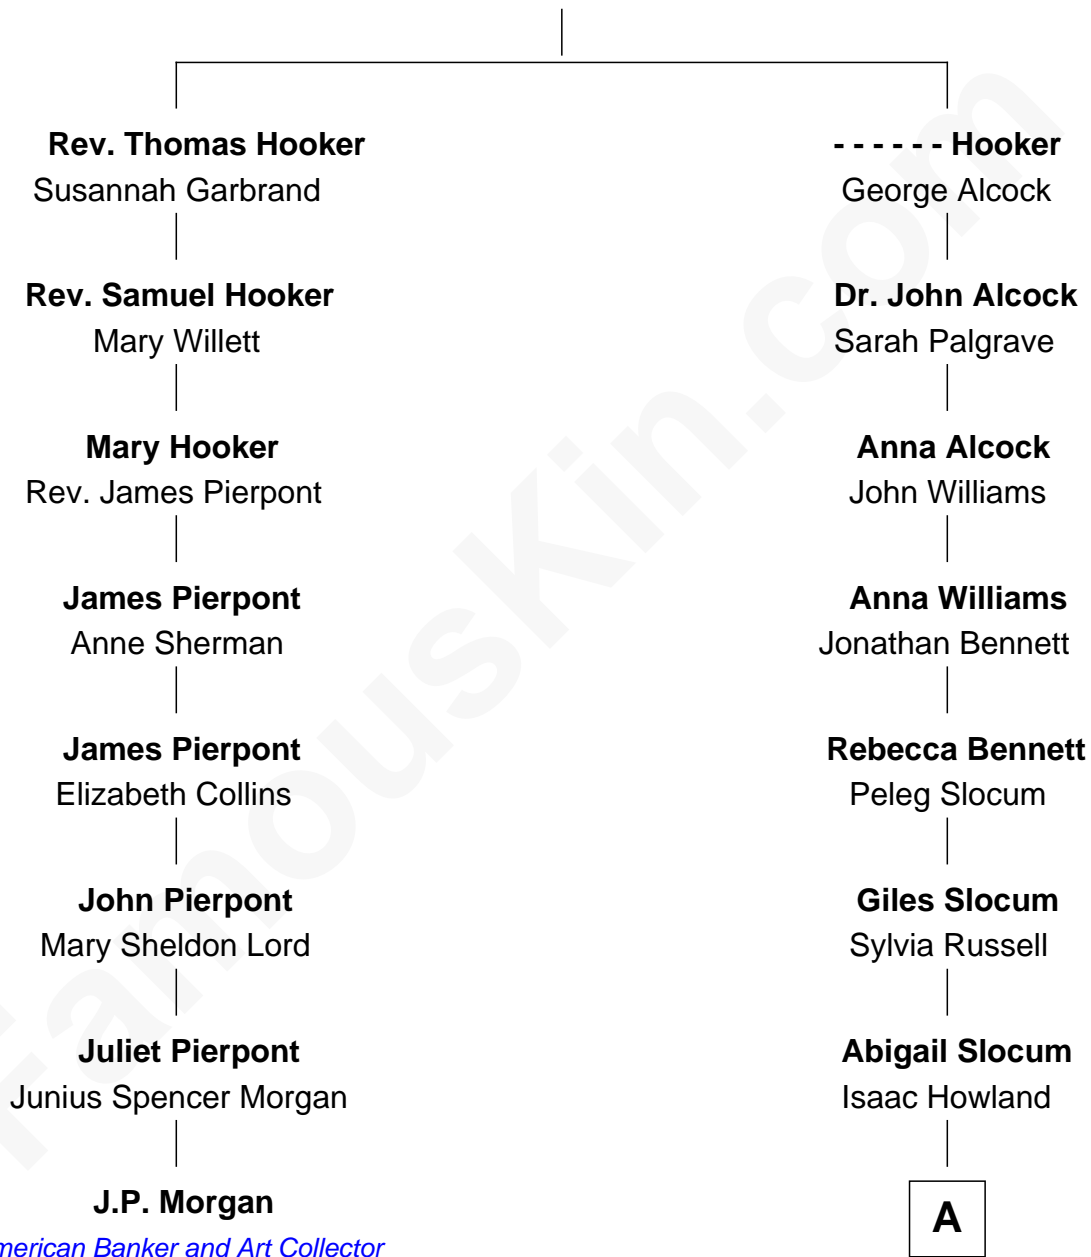

FamousKin.com Relationship Chart of

J.P. Morgan

American Banker and Art Collector

7th cousin 2 times removed of

Hetty Green

"The Witch of Wall Street"

Thomas Hooker

A

—
Mehitable Howland

Gideon Howland

—
Abby Slocum Howland

Edward Mott Robinson

—
Hetty Green

"The Witch of Wall Street"

FamousKin.com