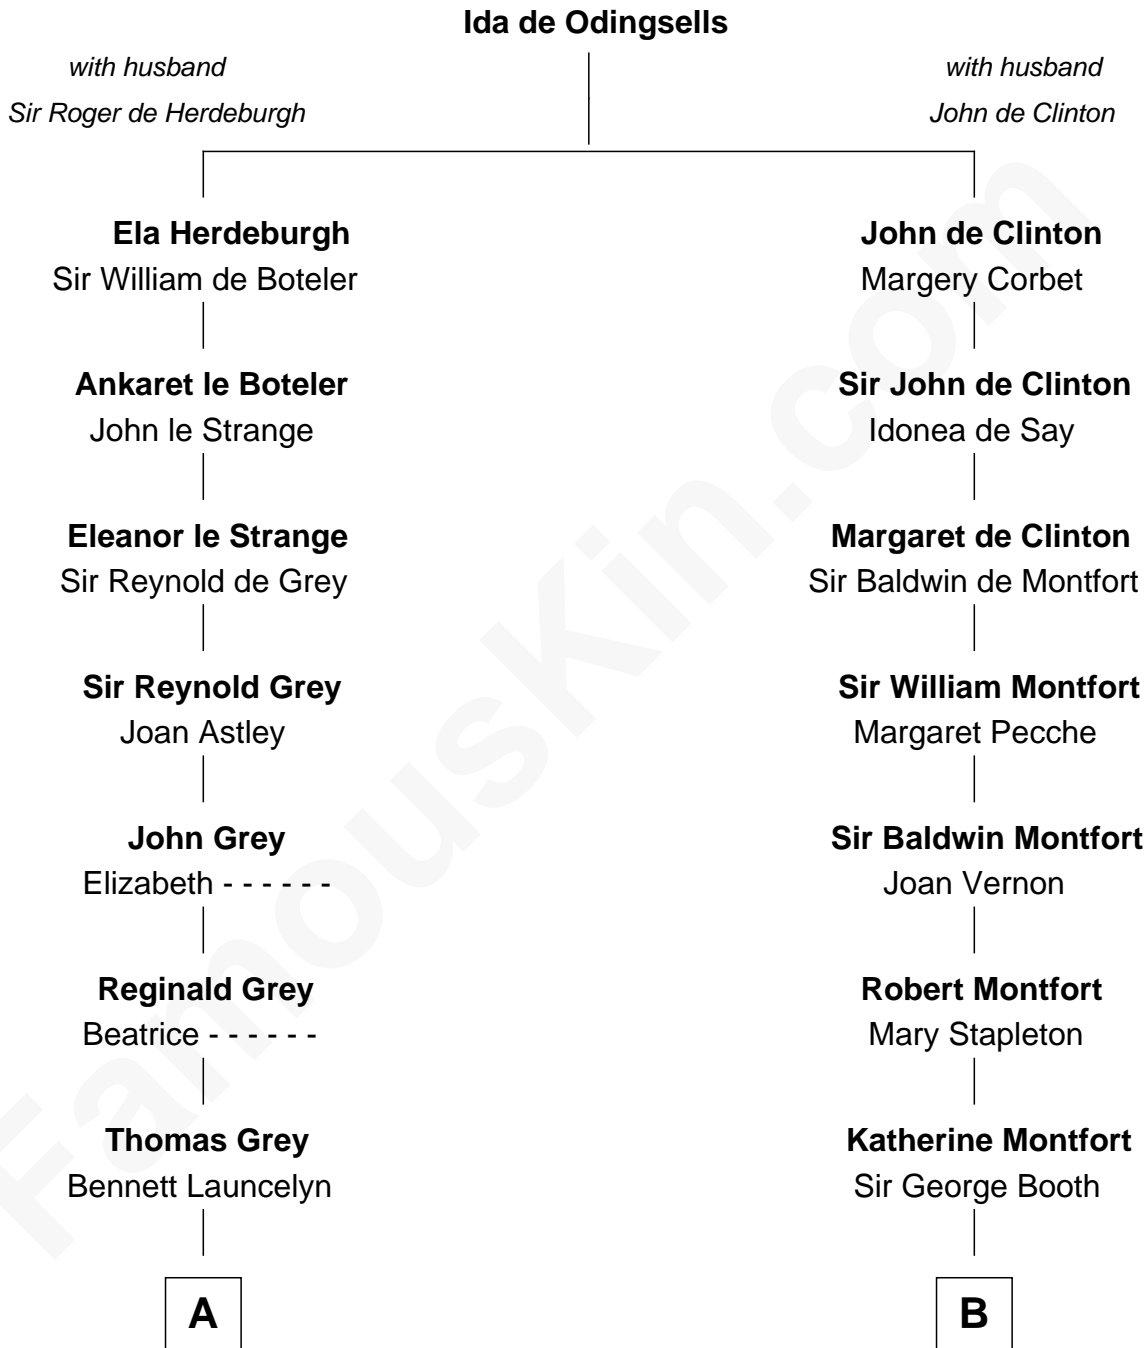

# FamousKin.com Relationship Chart of J.P. Morgan

American Banker and Art Collector

18th cousin 3 times removed of

**Christian Herter**

59th Governor of Massachusetts

**C**

**Juliet Pierpont**  
Junius Spencer Morgan

**J.P. Morgan**  
*American Banker and Art Collector*

**D**

**Sarah Fiske**  
Erastus Miles

**Archibald Miles**  
Mary Treese

**Mary Miles**  
Christian Herter

**Albert Herter**  
Adele McGinnis

**Christian Herter**  
*59th Governor of Massachusetts*