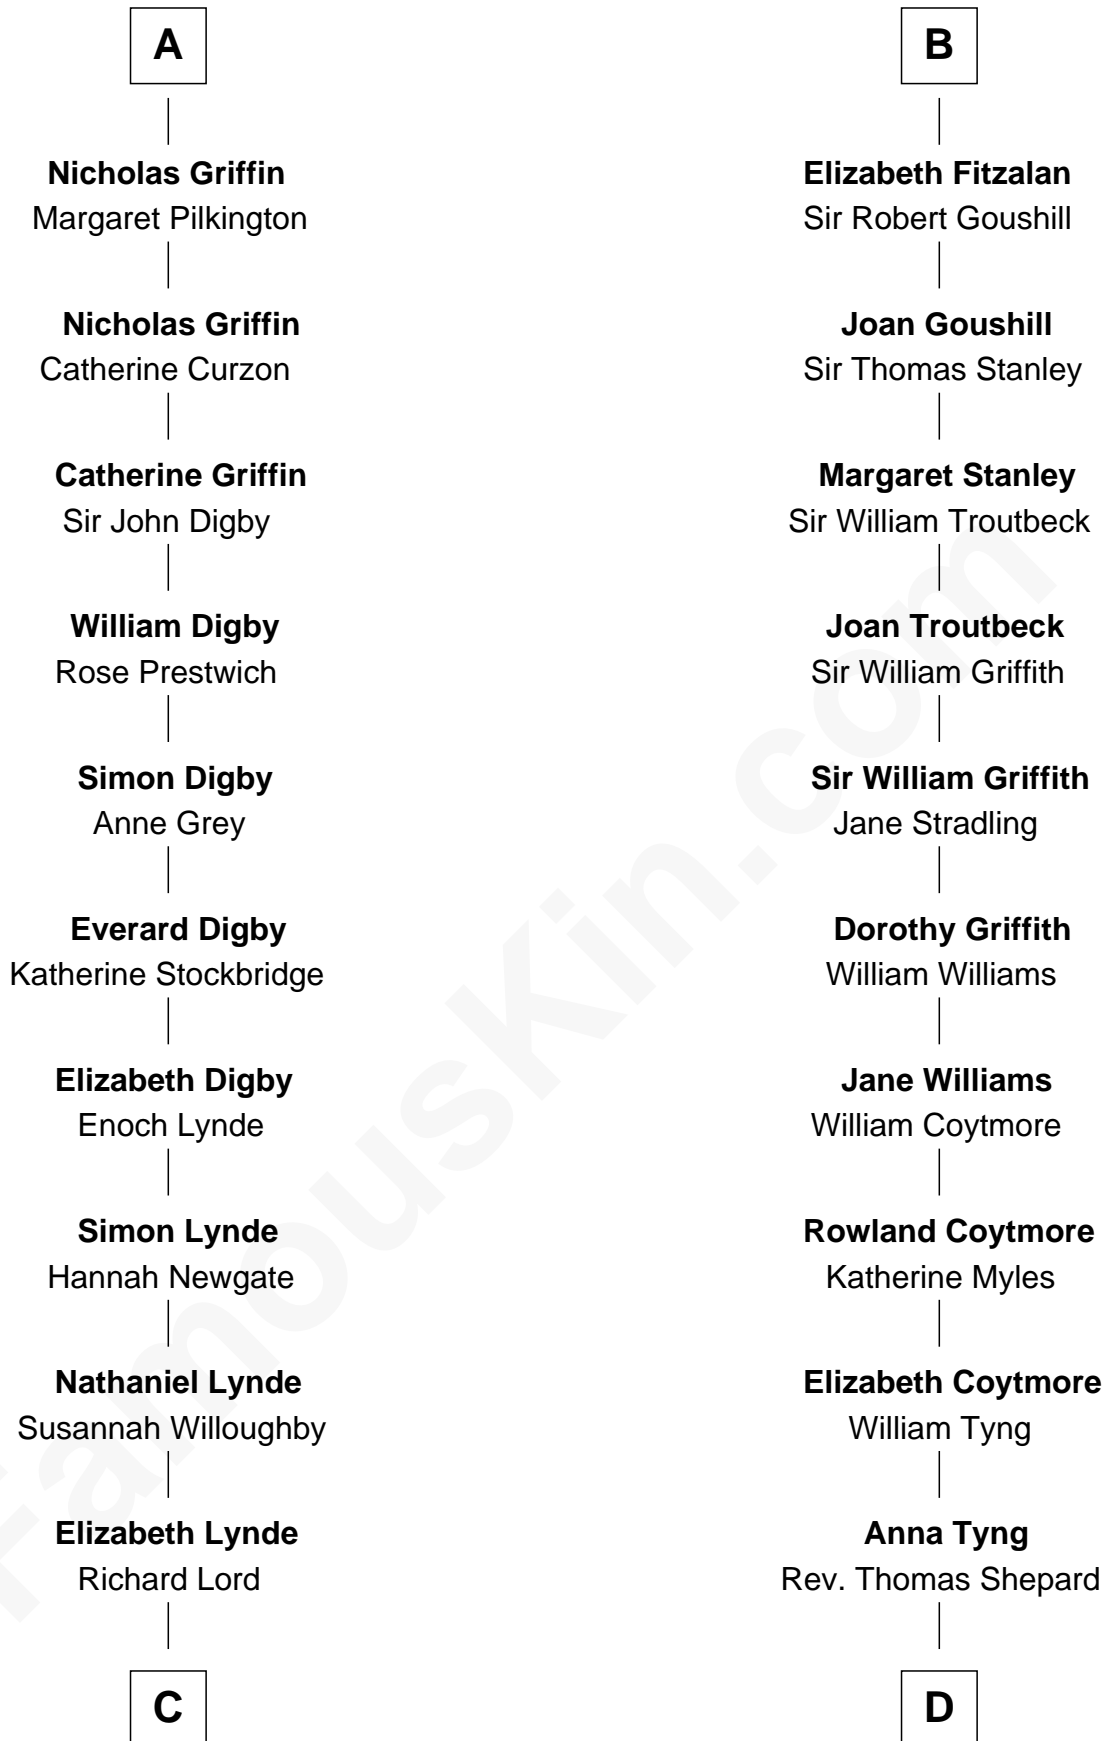

FamousKin.com Relationship Chart of

J.P. Morgan

American Banker and Art Collector

21st cousin of

John Quincy Adams

6th U.S. President

Roger le Bigod

Ida de Tony

Margaret le Bigod
Sir William de Hastings

Sir Henry de Hastings
Ada of Huntingdon

Sir Henry de Hastings
Joan de Cantilupe

Lora de Hastings
Thomas Latimer

Sir Warin le Latimer
Catherine de la Warre

Elizabeth le Latimer
Sir Thomas Griffin

Richard Griffin
Anna Chamberlain

A

Hugh le Bigod
Maud Marshal

Isabel le Bigod
Sir John FitzGeoffrey

Maud FitzJohn
William de Beauchamp

Isabella de Beauchamp
Sir Patrick de Chaworth

Maud de Chaworth
Henry Plantagenet

Eleanor Plantagenet
Richard Fitzalan

Sir Richard Fitzalan
Elizabeth de Bohun

B

C

Lynde Lord
Lois Sheldon

Lynde Lord
Mary Lyman

Mary Sheldon Lord
John Pierpont

Juliet Pierpont
Junius Spencer Morgan