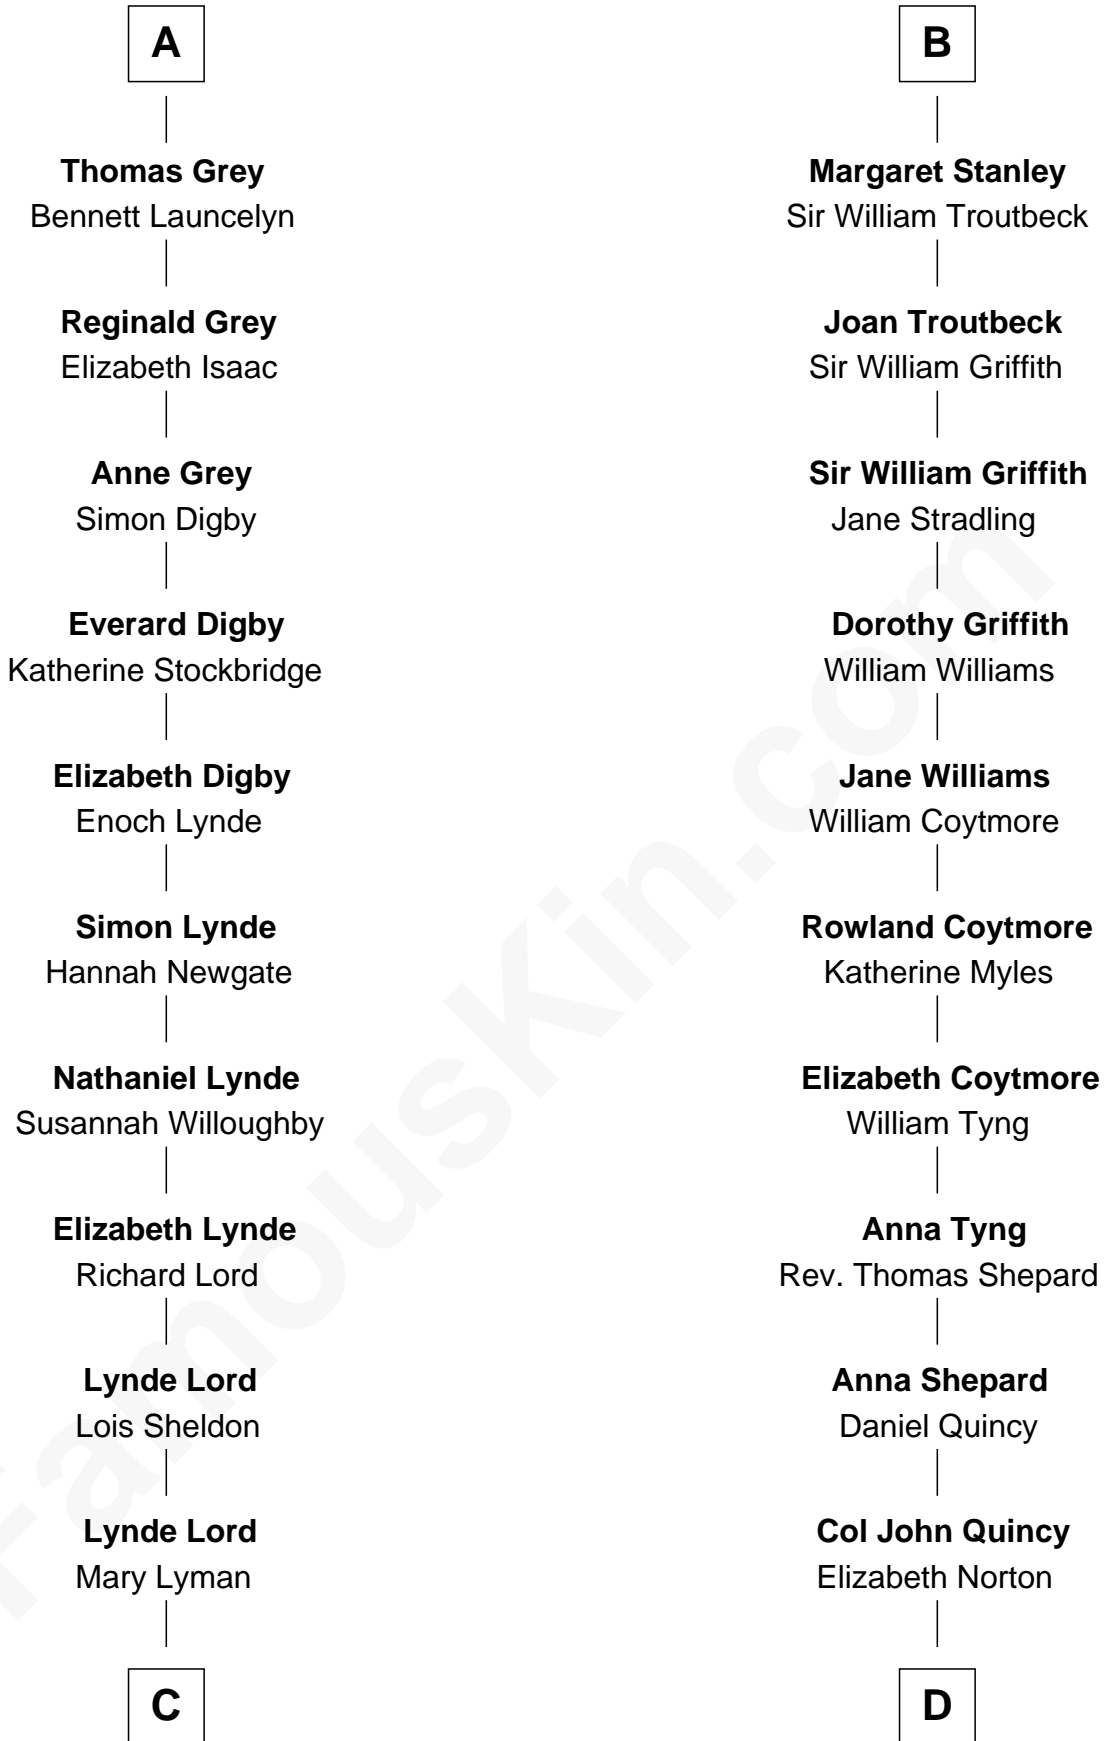

FamousKin.com Relationship Chart of

J.P. Morgan

American Banker and Art Collector

19th cousin of

John Quincy Adams

6th U.S. President

Sir Humphrey de Bohun

Maud of Eu

C

Mary Sheldon Lord

John Pierpont

Juliet Pierpont

Junius Spencer Morgan

J.P. Morgan

American Banker and Art Collector

D