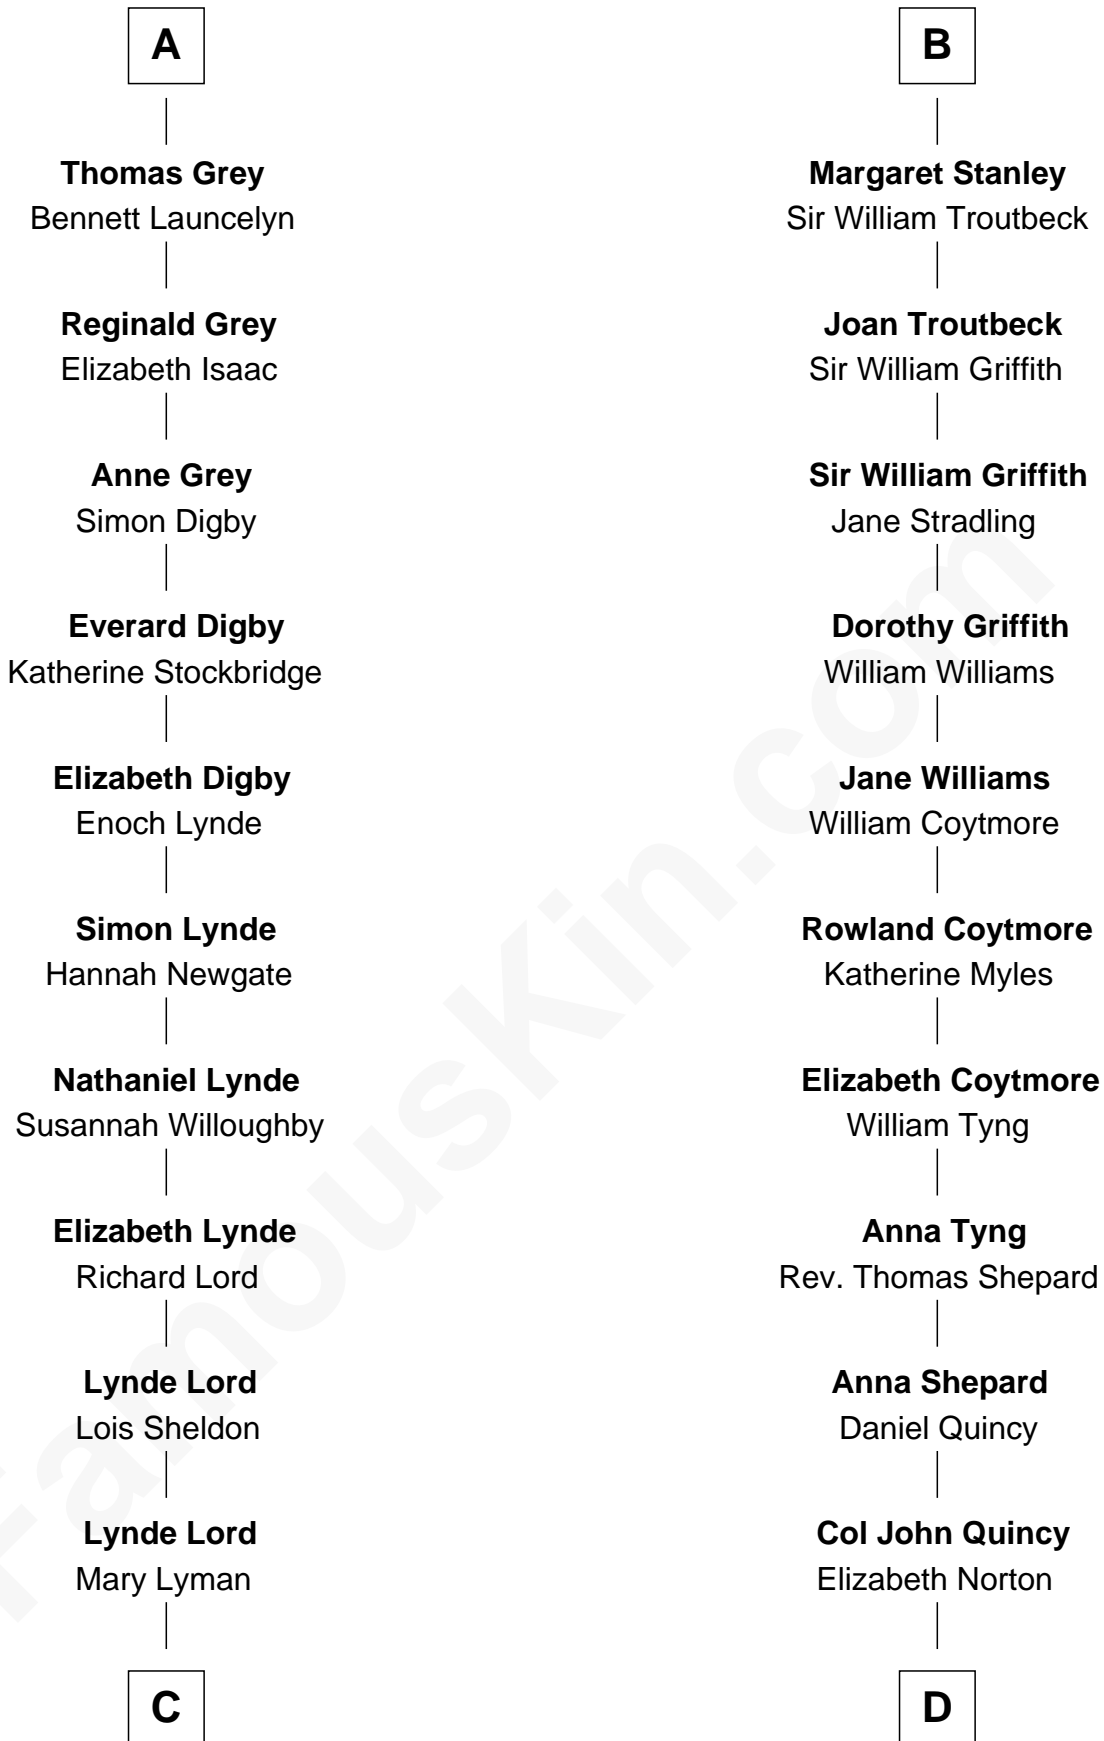

# FamousKin.com Relationship Chart of

**J.P. Morgan**

*American Banker and Art Collector*

19th cousin of

**John Quincy Adams**

*6th U.S. President*

**C**

**Mary Sheldon Lord**

John Pierpont

**Juliet Pierpont**

Junius Spencer Morgan

**J.P. Morgan**

*American Banker and Art Collector*

**D**

**Elizabeth Quincy**

Rev. William Smith