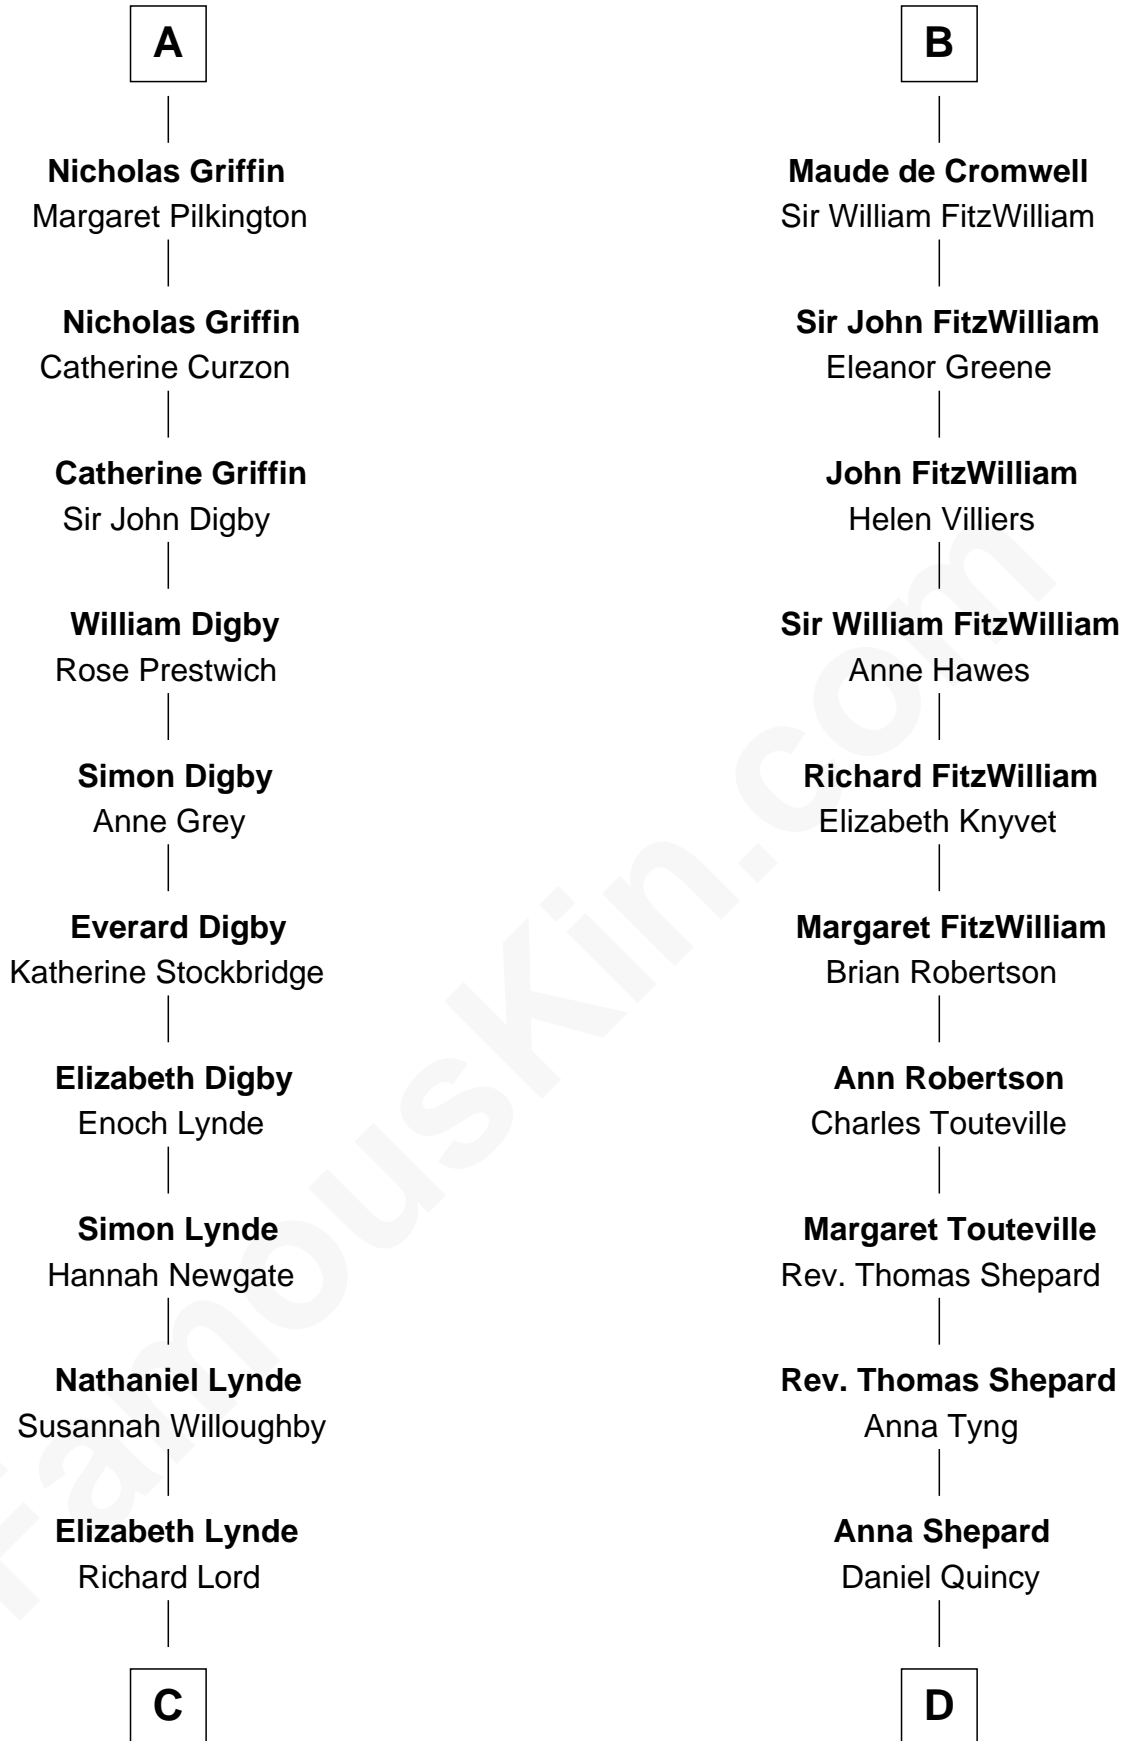

FamousKin.com Relationship Chart of

J.P. Morgan

American Banker and Art Collector

20th cousin 1 time removed of

John Quincy Adams

6th U.S. President

Hugh de Kevelioc
Bertrade de Montfort

C

Lynde Lord
Lois Sheldon

Lynde Lord
Mary Lyman

Mary Sheldon Lord
John Pierpont

Juliet Pierpont
Junius Spencer Morgan

J.P. Morgan
American Banker and Art Collector

D

Col John Quincy
Elizabeth Norton

Elizabeth Quincy
Rev. William Smith