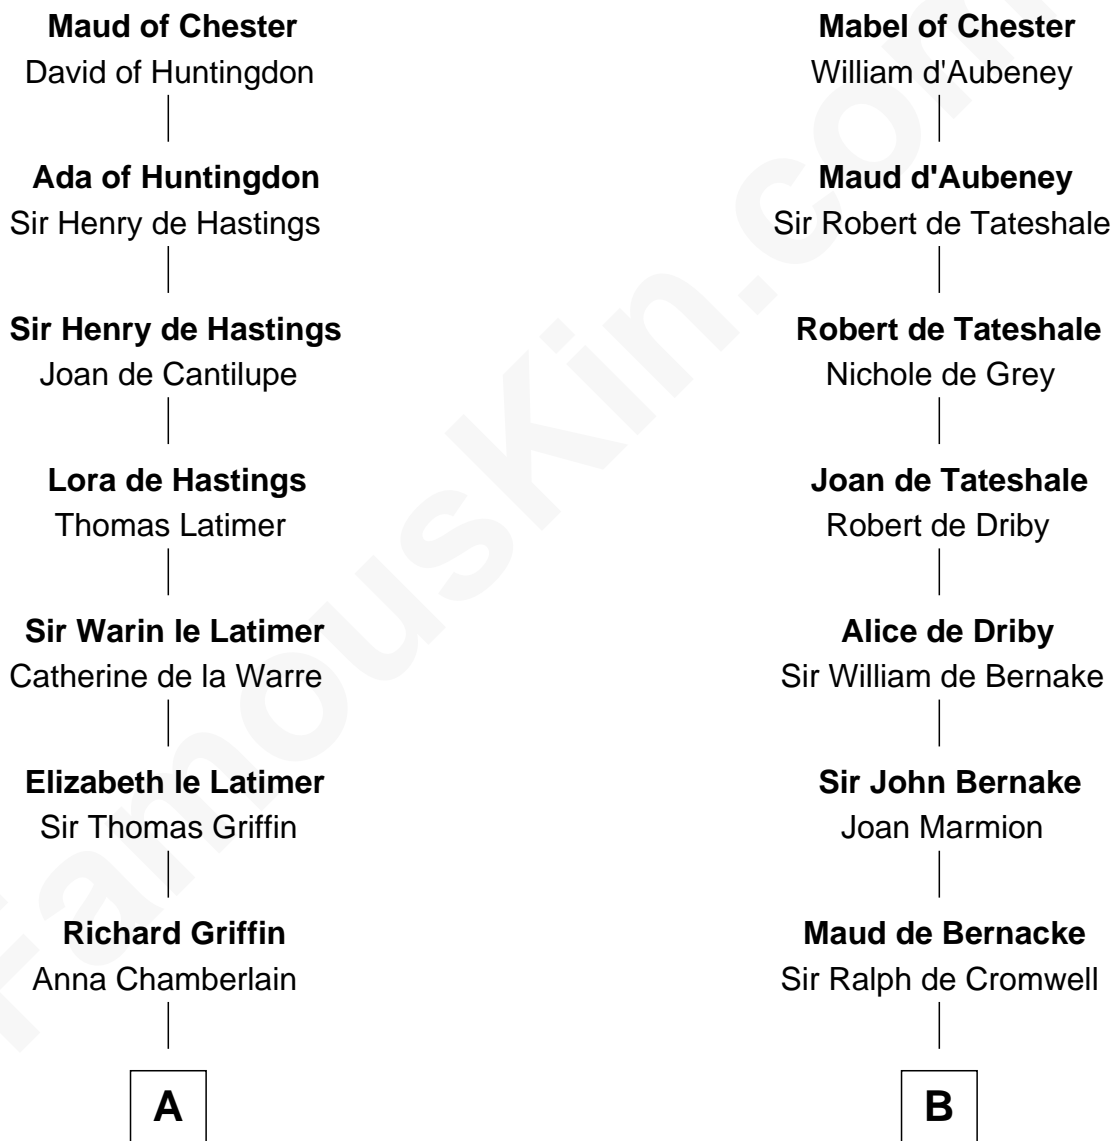

FamousKin.com Relationship Chart of

J.P. Morgan

American Banker and Art Collector

20th cousin 1 time removed of

John Quincy Adams

6th U.S. President

Hugh de Kevelioc
Bertrade de Montfort

C

Lynde Lord
Lois Sheldon

Lynde Lord
Mary Lyman

Mary Sheldon Lord
John Pierpont

Juliet Pierpont
Junius Spencer Morgan

J.P. Morgan
American Banker and Art Collector

D

Col John Quincy
Elizabeth Norton

Elizabeth Quincy
Rev. William Smith