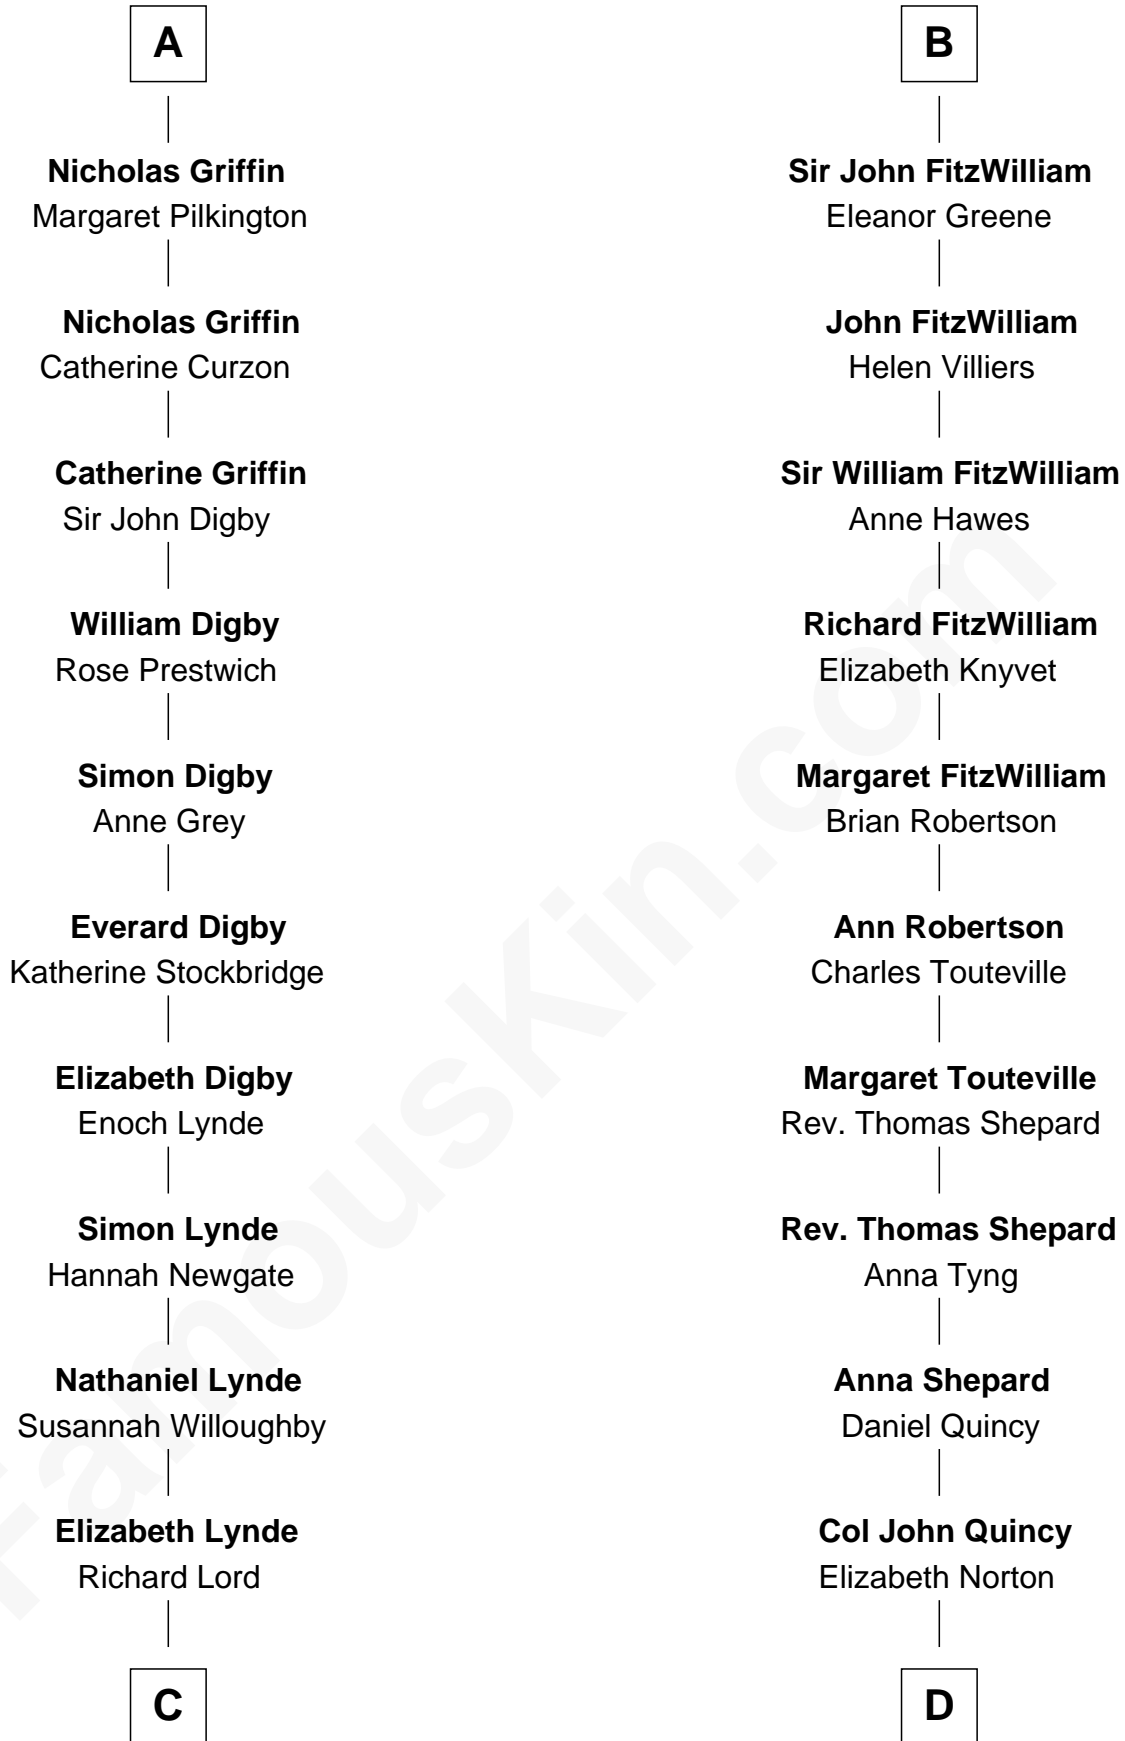

FamousKin.com

Relationship Chart of

J.P. Morgan

American Banker and Art Collector

19th cousin 2 times removed of

John Quincy Adams

6th U.S. President

C

Lynde Lord
Lois Sheldon

Lynde Lord
Mary Lyman

Mary Sheldon Lord
John Pierpont

Juliet Pierpont
Junius Spencer Morgan

J.P. Morgan
American Banker and Art Collector

D

Elizabeth Quincy
Rev. William Smith

Abigail Quincy Smith
John Adams