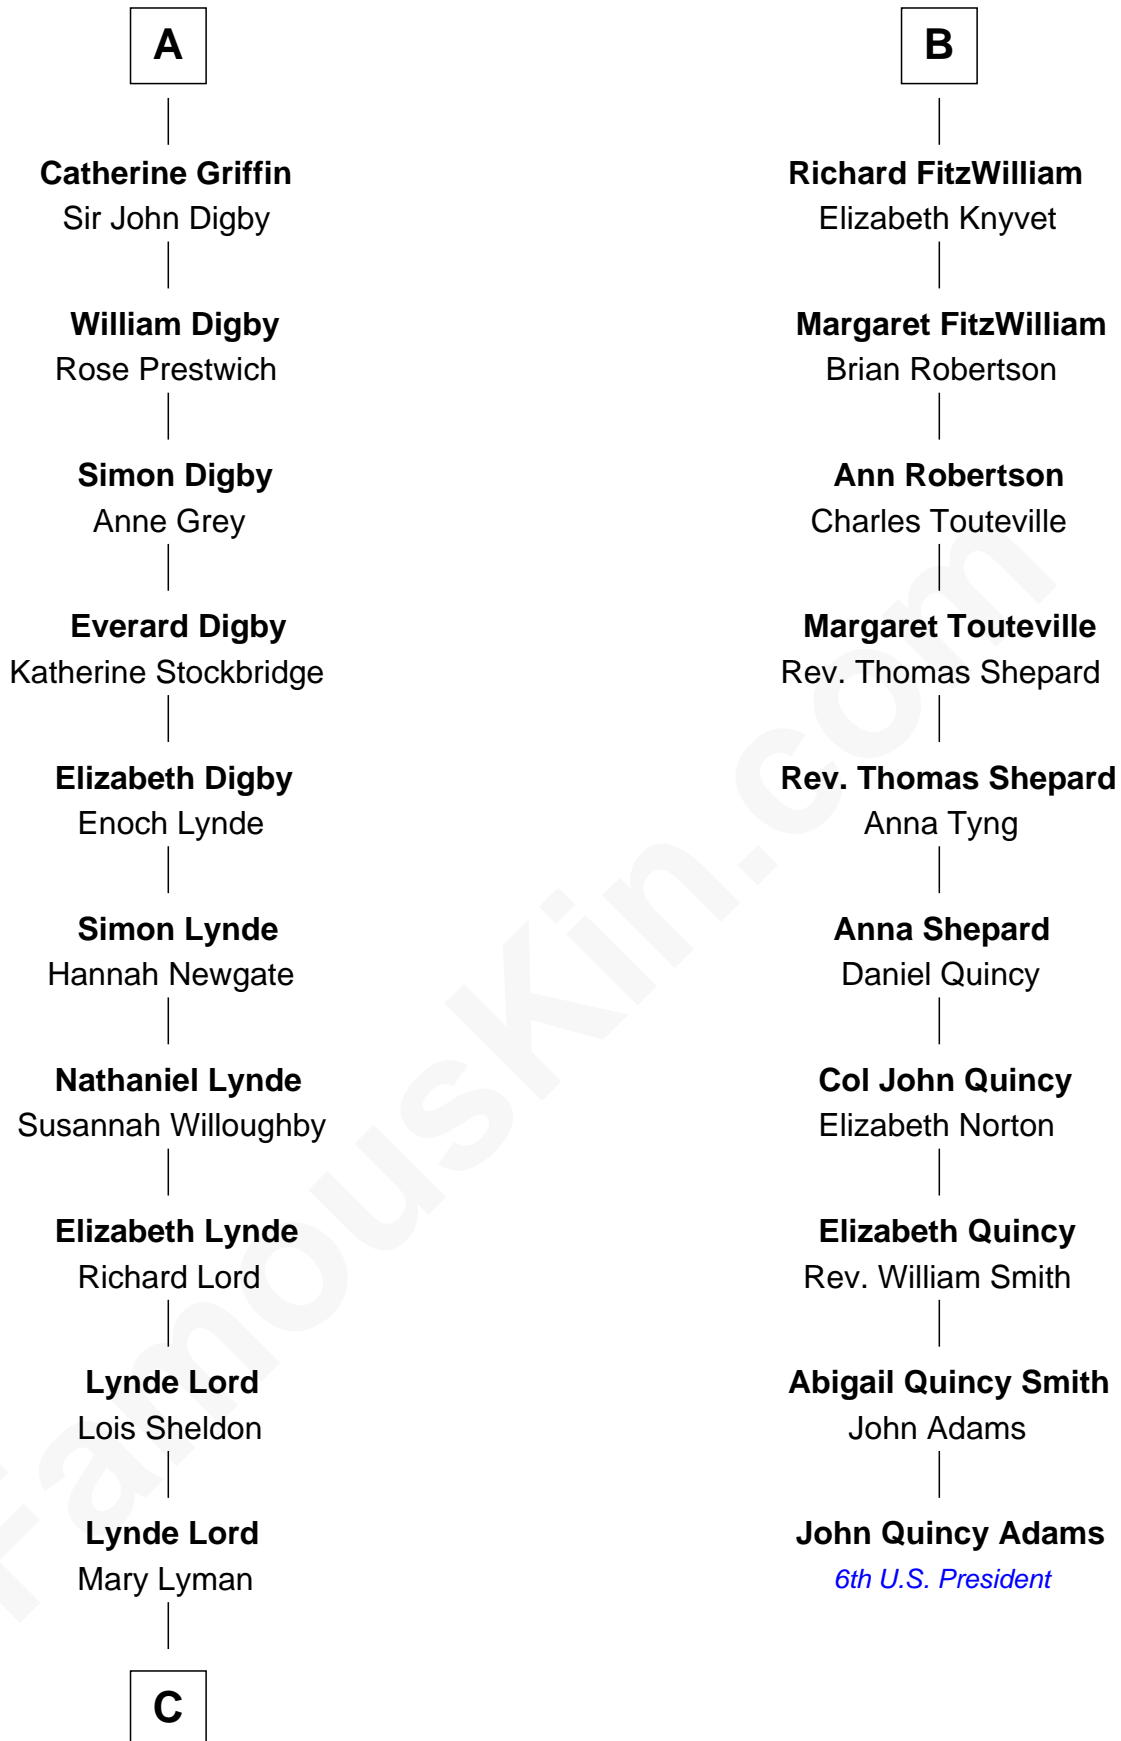

FamousKin.com Relationship Chart of

J.P. Morgan

American Banker and Art Collector

16th cousin 3 times removed of

John Quincy Adams

6th U.S. President

Sir William de Cantilupe

Eve de Braiose

C

—
Mary Sheldon Lord

John Pierpont

—
Juliet Pierpont

Junius Spencer Morgan

—
J.P. Morgan

American Banker and Art Collector

FamousKin.com