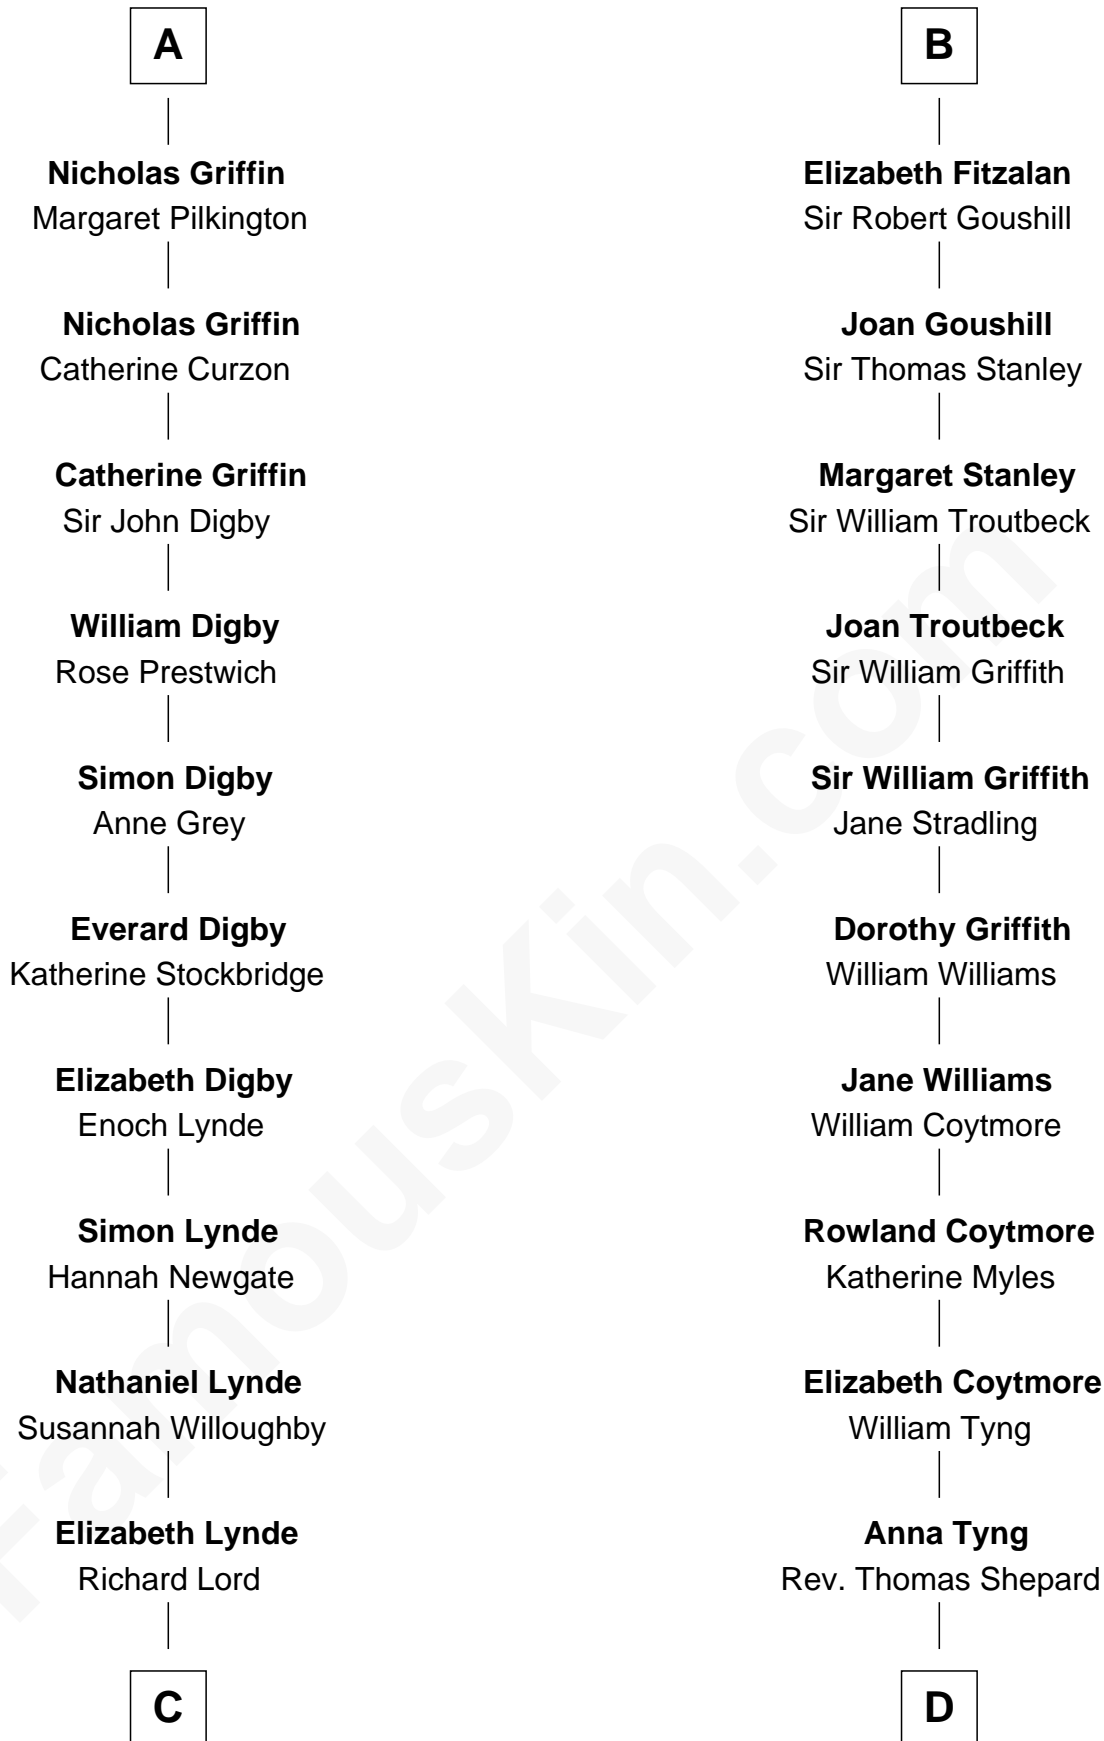

FamousKin.com Relationship Chart of

J.P. Morgan

American Banker and Art Collector

20th cousin 1 time removed of

Abigail (Smith) Adams

First Lady of President John Adams

C

Lynde Lord
Lois Sheldon

Lynde Lord
Mary Lyman

Mary Sheldon Lord
John Pierpont

Juliet Pierpont
Junius Spencer Morgan

J.P. Morgan
American Banker and Art Collector

D

Anna Shepard
Daniel Quincy

Col John Quincy
Elizabeth Norton

Elizabeth Quincy
Rev. William Smith