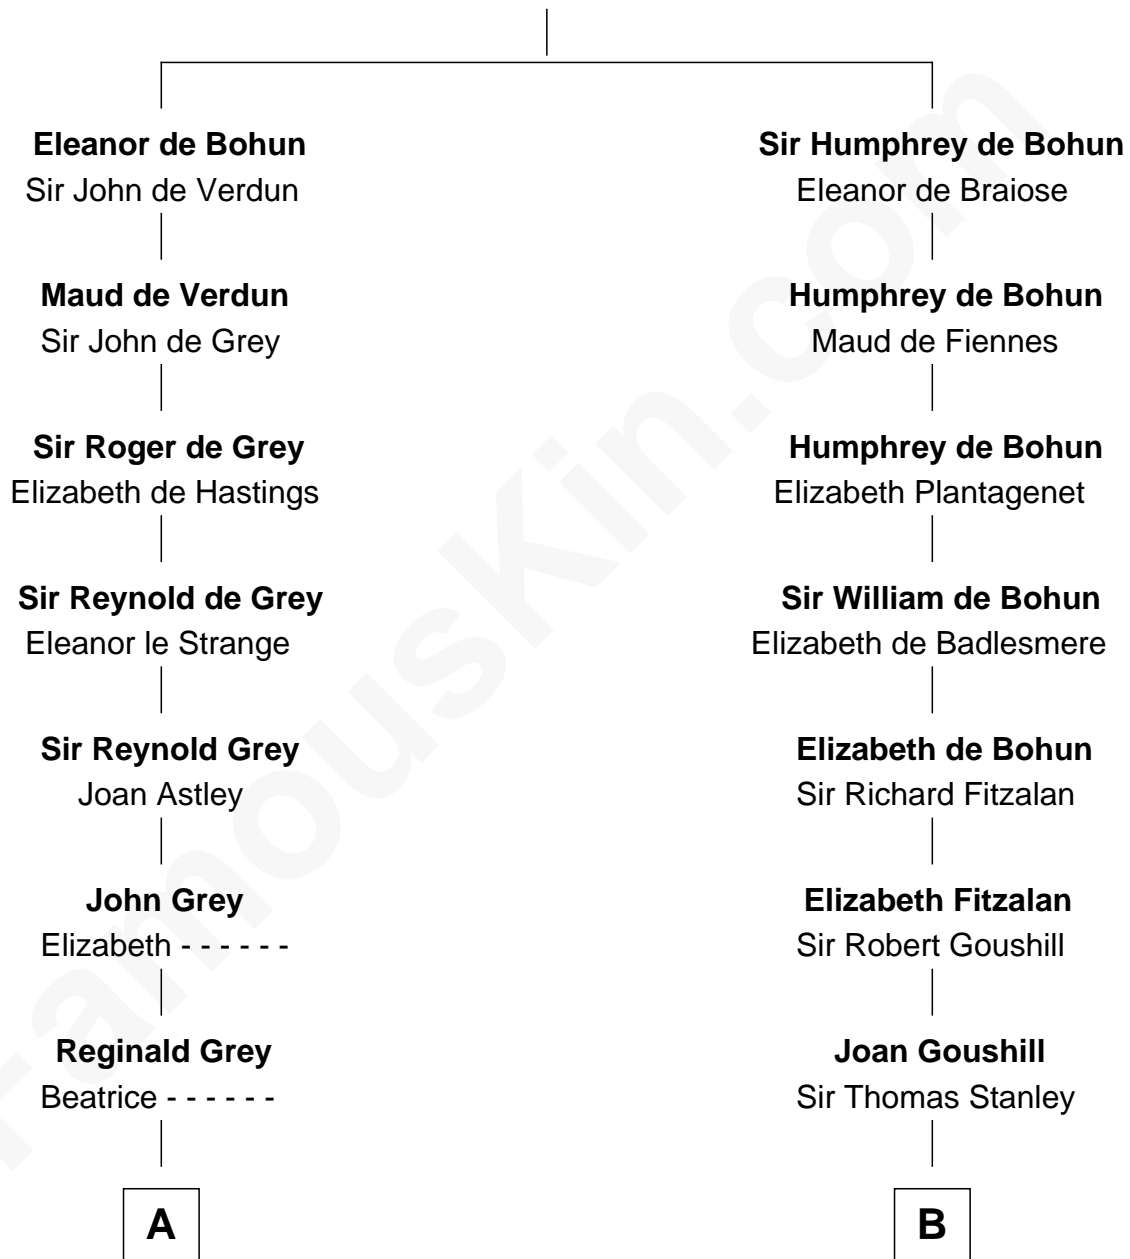

# FamousKin.com Relationship Chart of

**J.P. Morgan**

*American Banker and Art Collector*

18th cousin 1 time removed of

**Abigail (Smith) Adams**

*First Lady of President John Adams*

**Sir Humphrey de Bohun**

Maud of Eu

**C**

**Mary Sheldon Lord**

John Pierpont

**Juliet Pierpont**

Junius Spencer Morgan

**J.P. Morgan**

*American Banker and Art Collector*