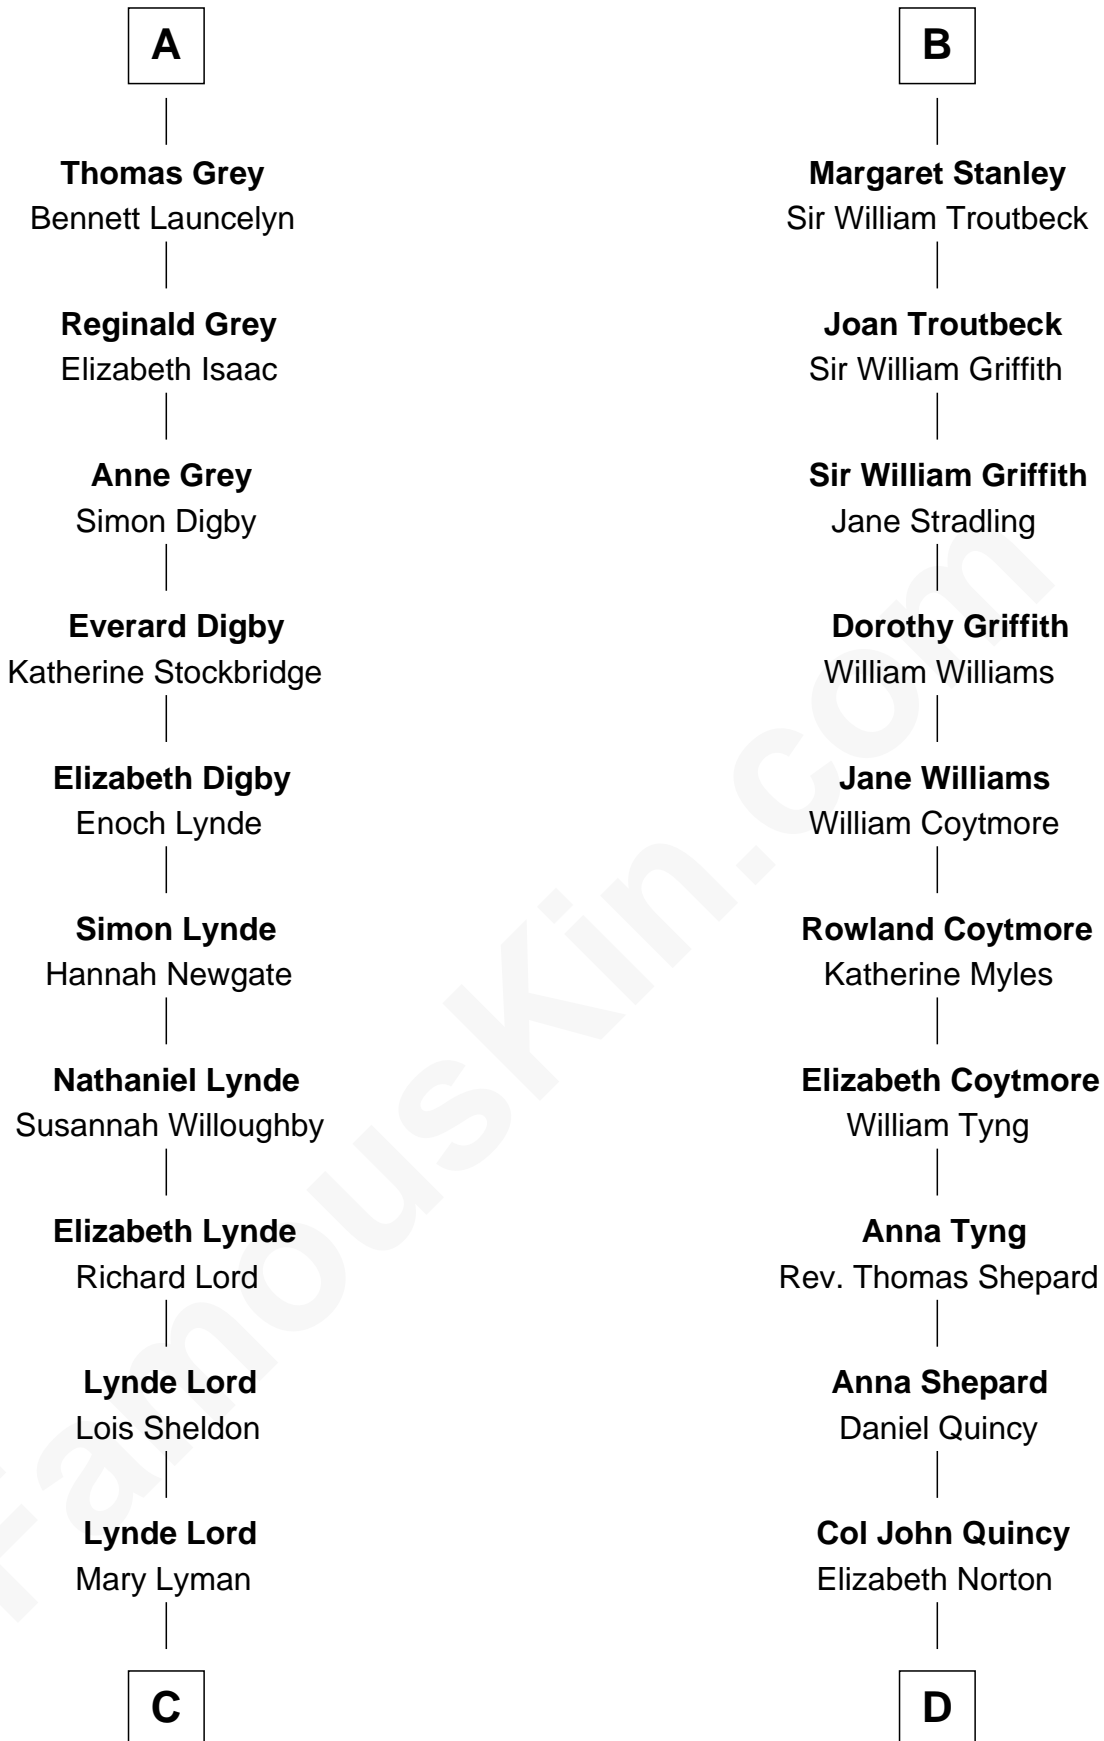

# FamousKin.com Relationship Chart of

**J.P. Morgan**

*American Banker and Art Collector*

18th cousin 1 time removed of

**Abigail (Smith) Adams**

*First Lady of President John Adams*

**Sir Humphrey de Bohun**

Maud of Eu

**C**

**Mary Sheldon Lord**

John Pierpont

**Juliet Pierpont**

Junius Spencer Morgan

**J.P. Morgan**

*American Banker and Art Collector*