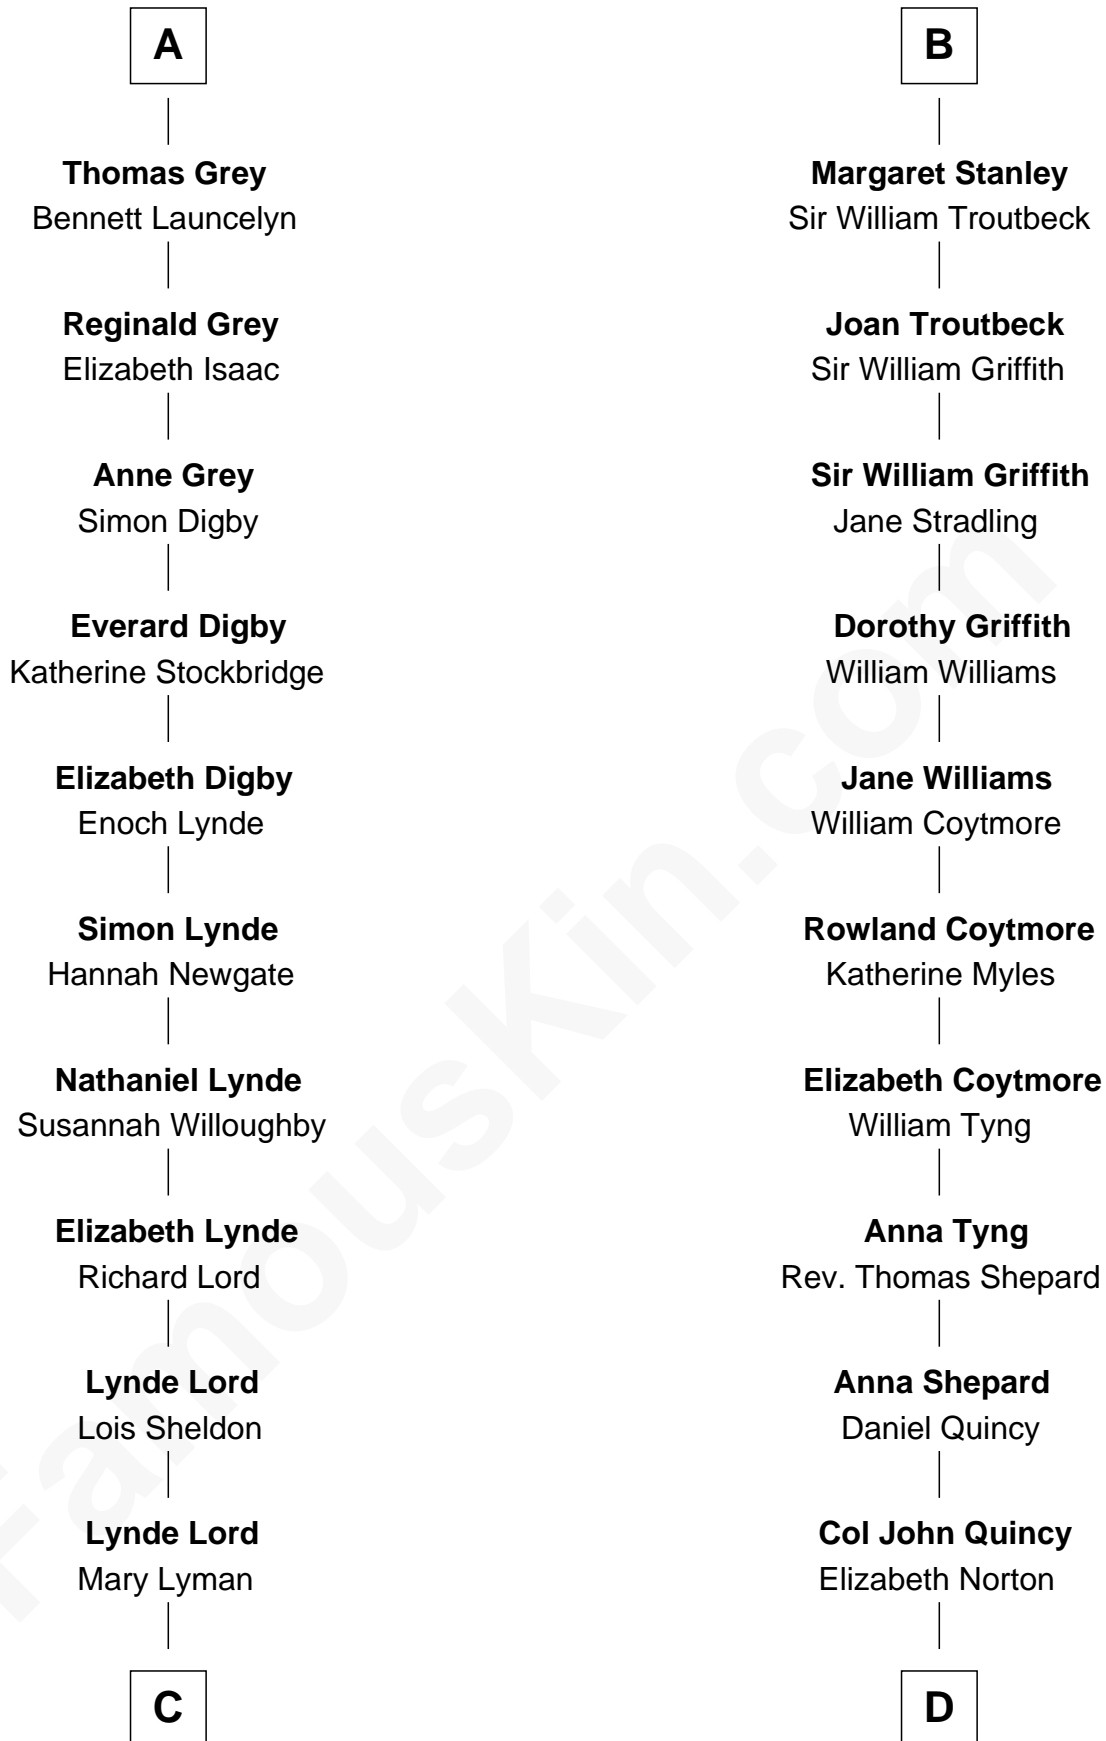

# FamousKin.com Relationship Chart of

**J.P. Morgan**

*American Banker and Art Collector*

18th cousin 1 time removed of

**Abigail (Smith) Adams**

*First Lady of President John Adams*

**C**

**Mary Sheldon Lord**

John Pierpont

**Juliet Pierpont**

Junius Spencer Morgan

**J.P. Morgan**

*American Banker and Art Collector*

**D**

**Elizabeth Quincy**

Rev. William Smith