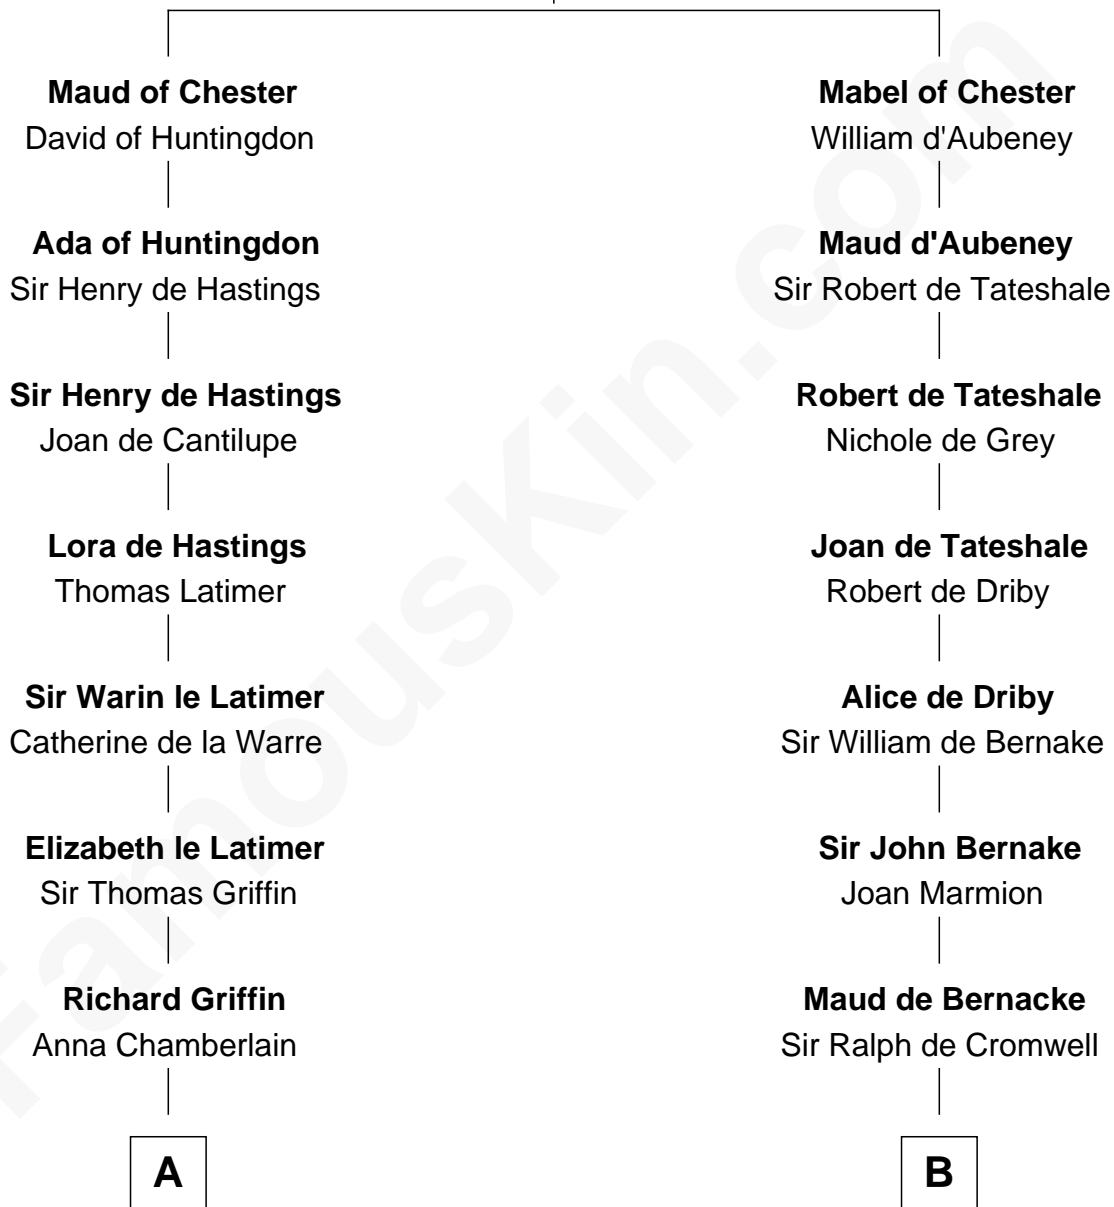

FamousKin.com

Relationship Chart of

J.P. Morgan

American Banker and Art Collector

19th cousin 2 times removed of

Abigail (Smith) Adams

First Lady of President John Adams

Hugh de Kevelioc
Bertrade de Montfort

C

Lynde Lord
Lois Sheldon

Lynde Lord
Mary Lyman

Mary Sheldon Lord
John Pierpont

Juliet Pierpont
Junius Spencer Morgan

J.P. Morgan
American Banker and Art Collector

D

Col John Quincy
Elizabeth Norton