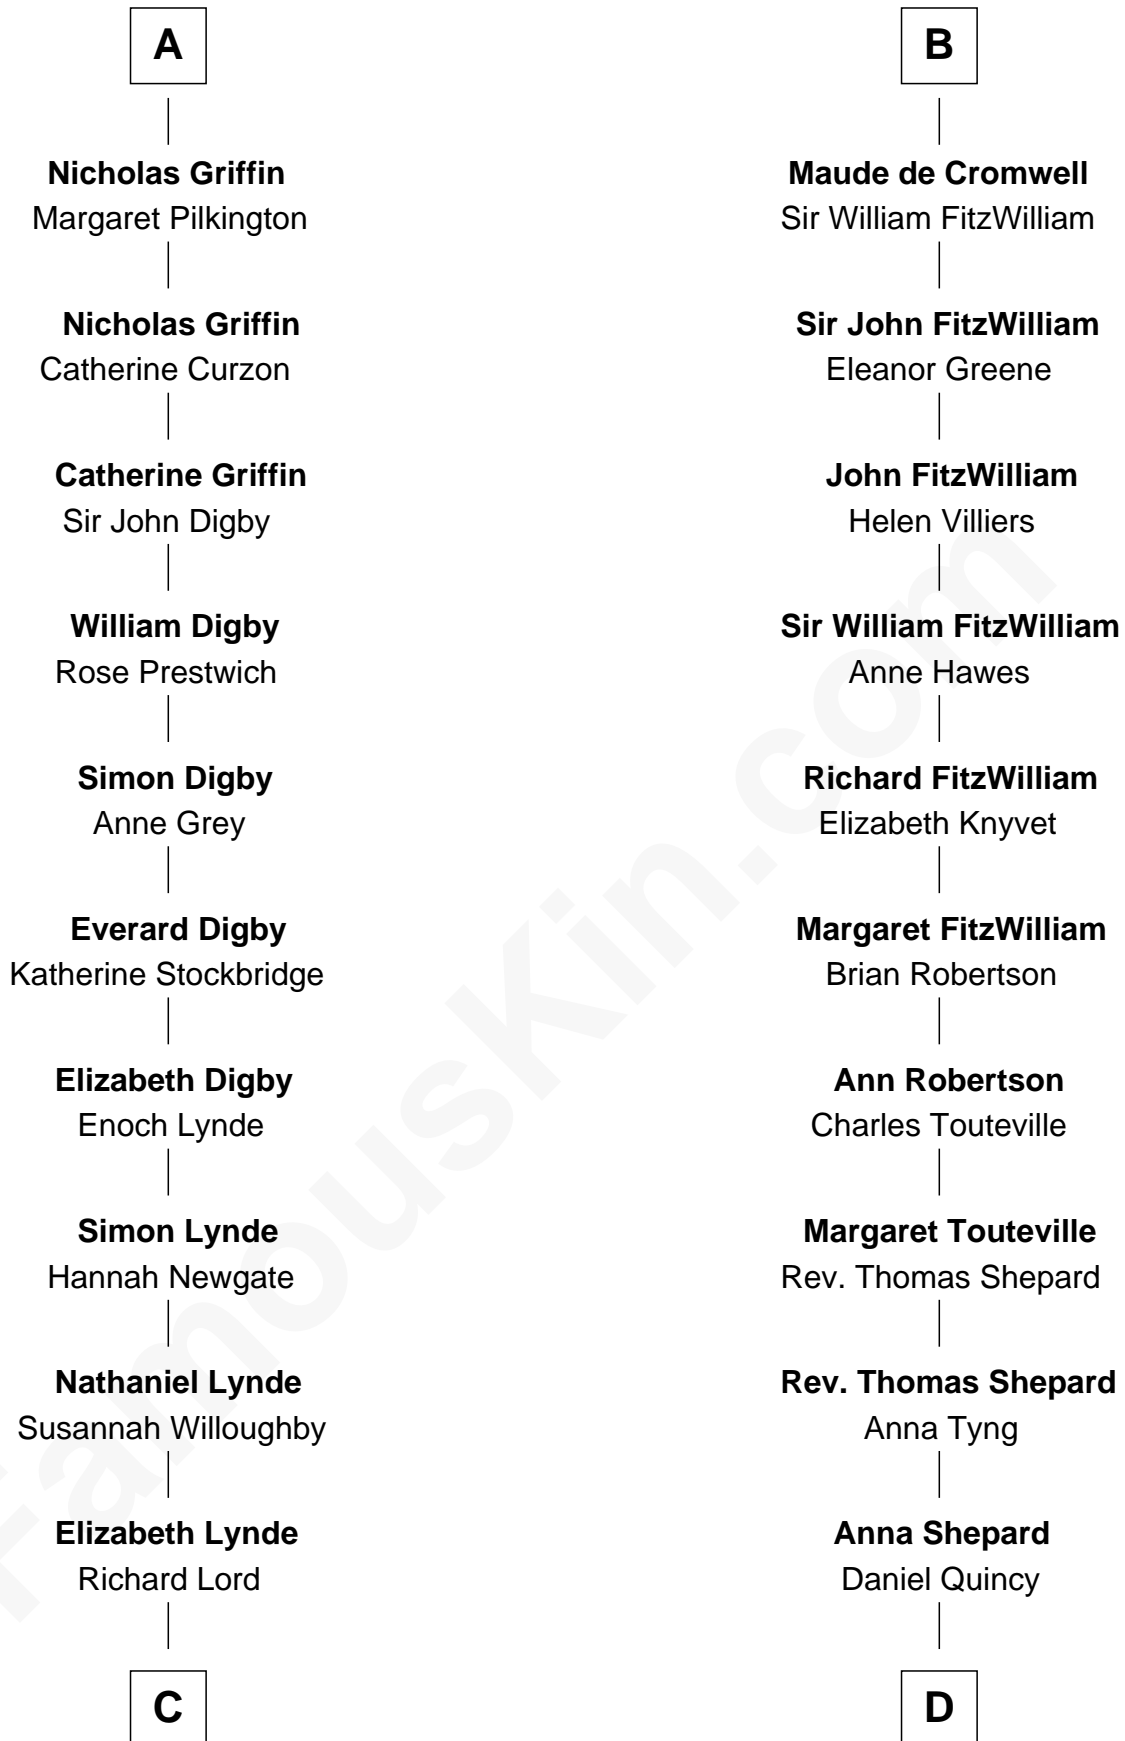

FamousKin.com

Relationship Chart of

J.P. Morgan

American Banker and Art Collector

19th cousin 2 times removed of

Abigail (Smith) Adams

First Lady of President John Adams

Hugh de Kevelioc
Bertrade de Montfort

C

Lynde Lord
Lois Sheldon

Lynde Lord
Mary Lyman

Mary Sheldon Lord
John Pierpont

Juliet Pierpont
Junius Spencer Morgan

J.P. Morgan
American Banker and Art Collector

D

Col John Quincy
Elizabeth Norton