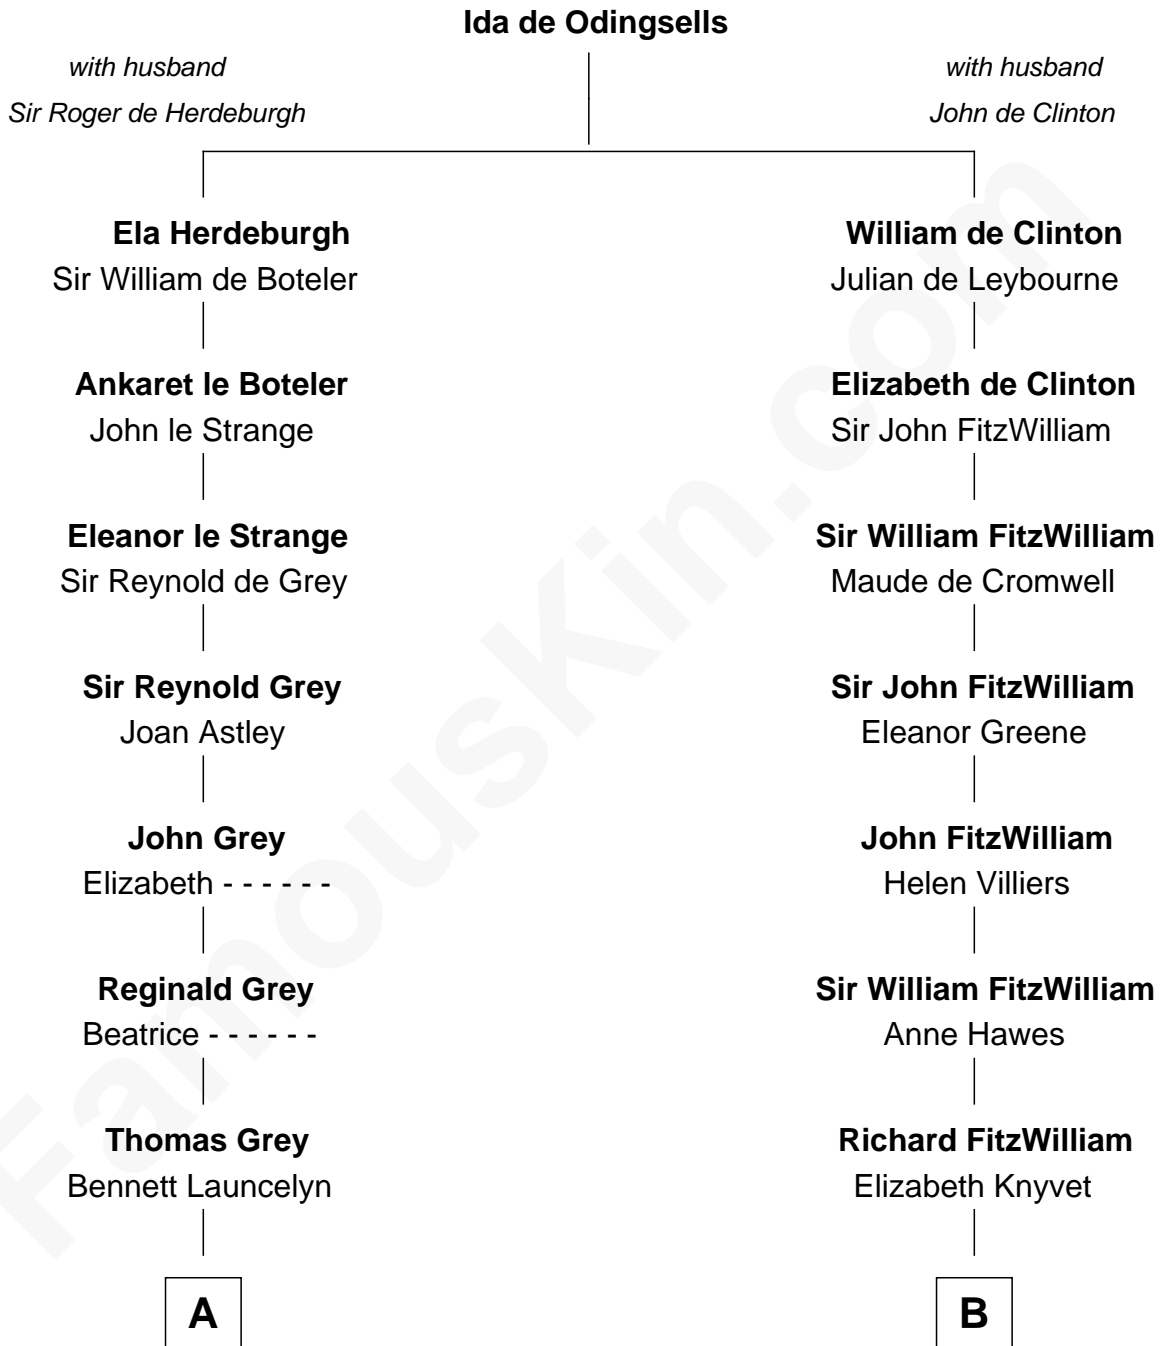

FamousKin.com Relationship Chart of

J.P. Morgan

American Banker and Art Collector

14th cousin 4 times removed of

Abigail (Smith) Adams

First Lady of President John Adams

C

Juliet Pierpont
Junius Spencer Morgan