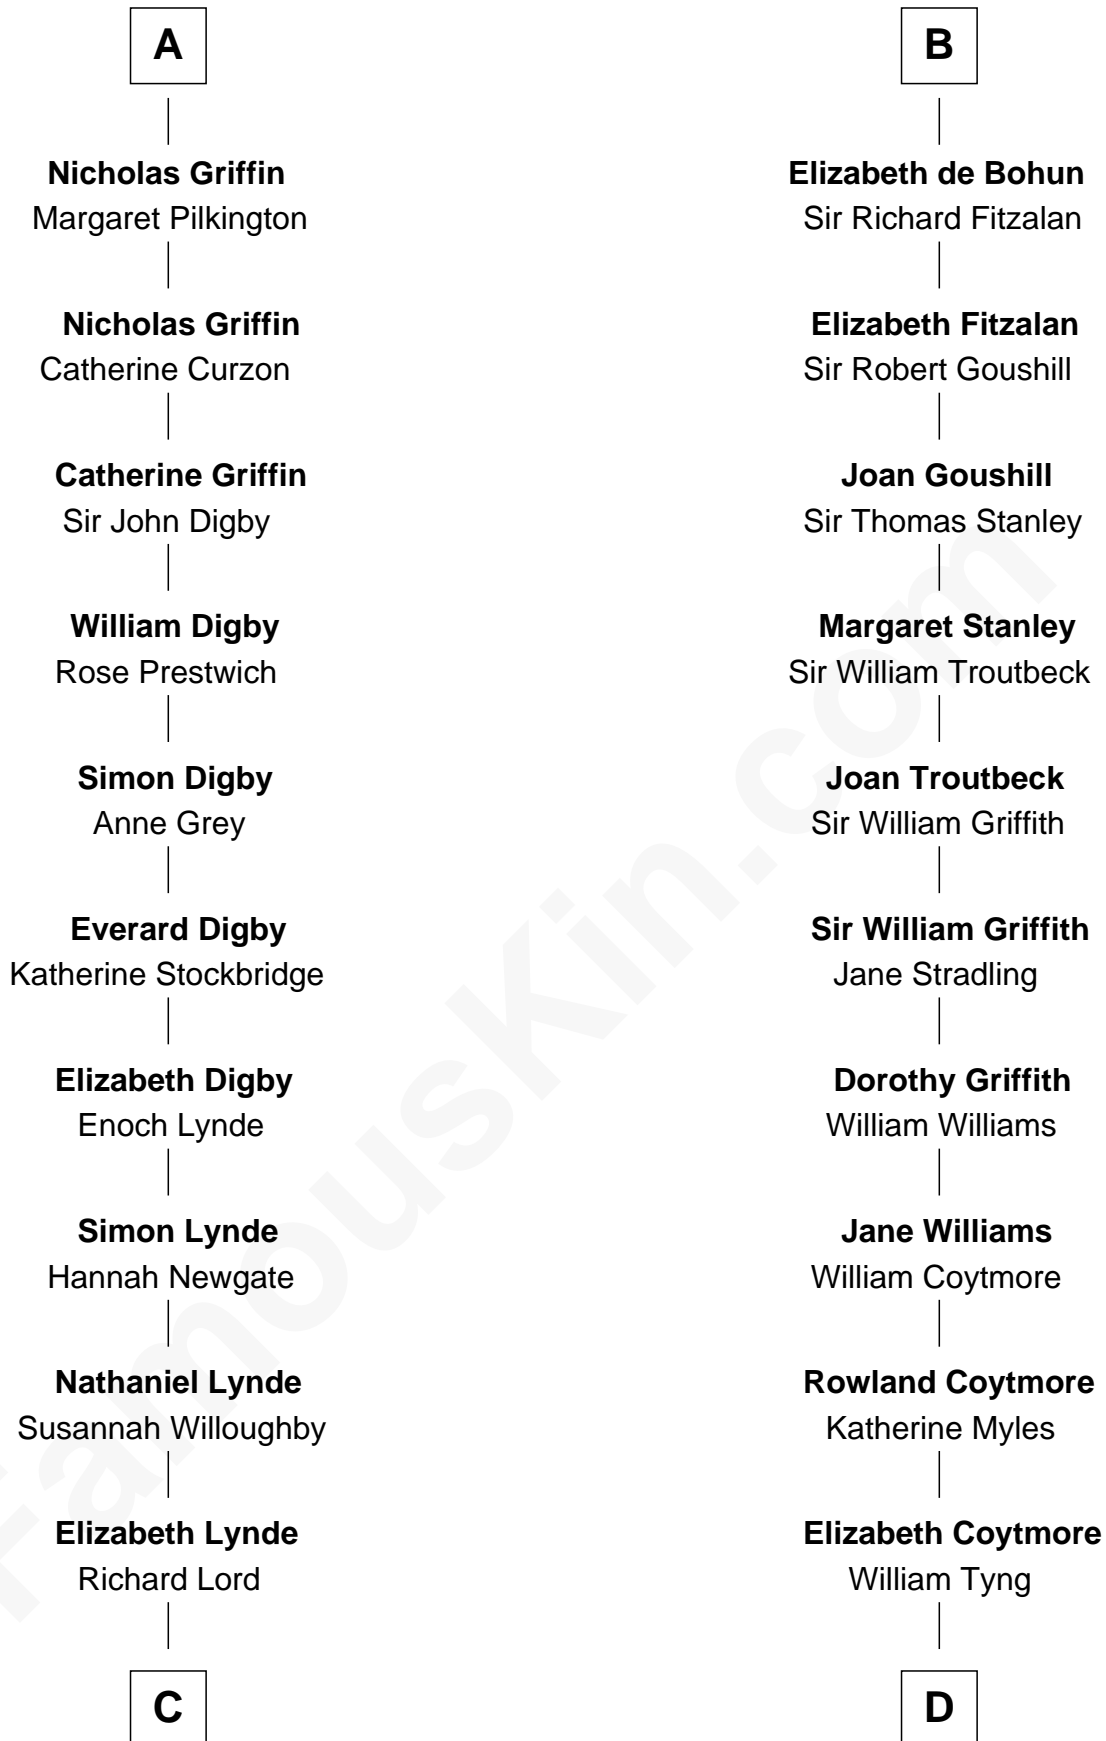

# FamousKin.com Relationship Chart of

**J.P. Morgan**

*American Banker and Art Collector*

21st cousin of

**Abigail (Smith) Adams**

*First Lady of President John Adams*

**C**

**Lynde Lord**  
Lois Sheldon

**Lynde Lord**  
Mary Lyman

**Mary Sheldon Lord**  
John Pierpont

**Juliet Pierpont**  
Junius Spencer Morgan

**J.P. Morgan**  
*American Banker and Art Collector*

**D**

**Anna Tyng**  
Rev. Thomas Shepard