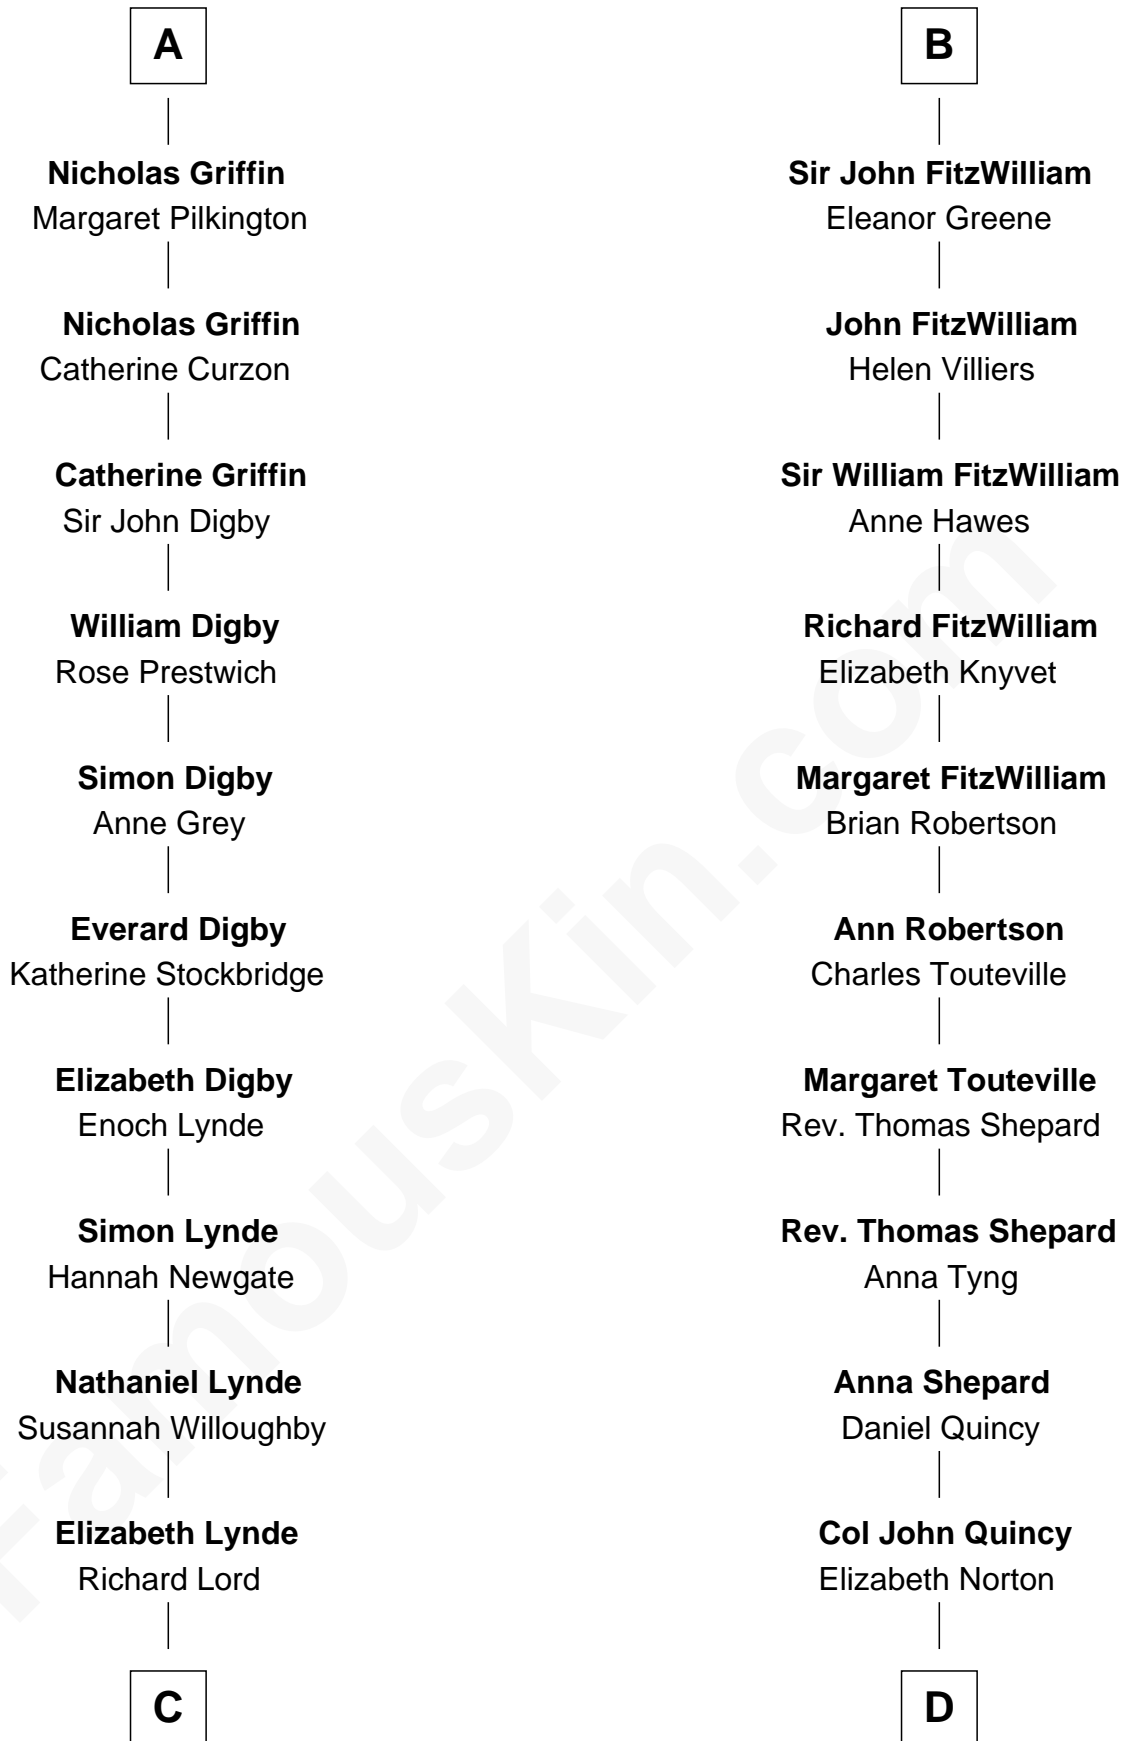

FamousKin.com Relationship Chart of

J.P. Morgan

American Banker and Art Collector

18th cousin 3 times removed of

Abigail (Smith) Adams

First Lady of President John Adams

C

Lynde Lord
Lois Sheldon

Lynde Lord
Mary Lyman

Mary Sheldon Lord
John Pierpont

Juliet Pierpont
Junius Spencer Morgan

J.P. Morgan
American Banker and Art Collector

D

Elizabeth Quincy
Rev. William Smith

Abigail (Smith) Adams
First Lady of John Adams