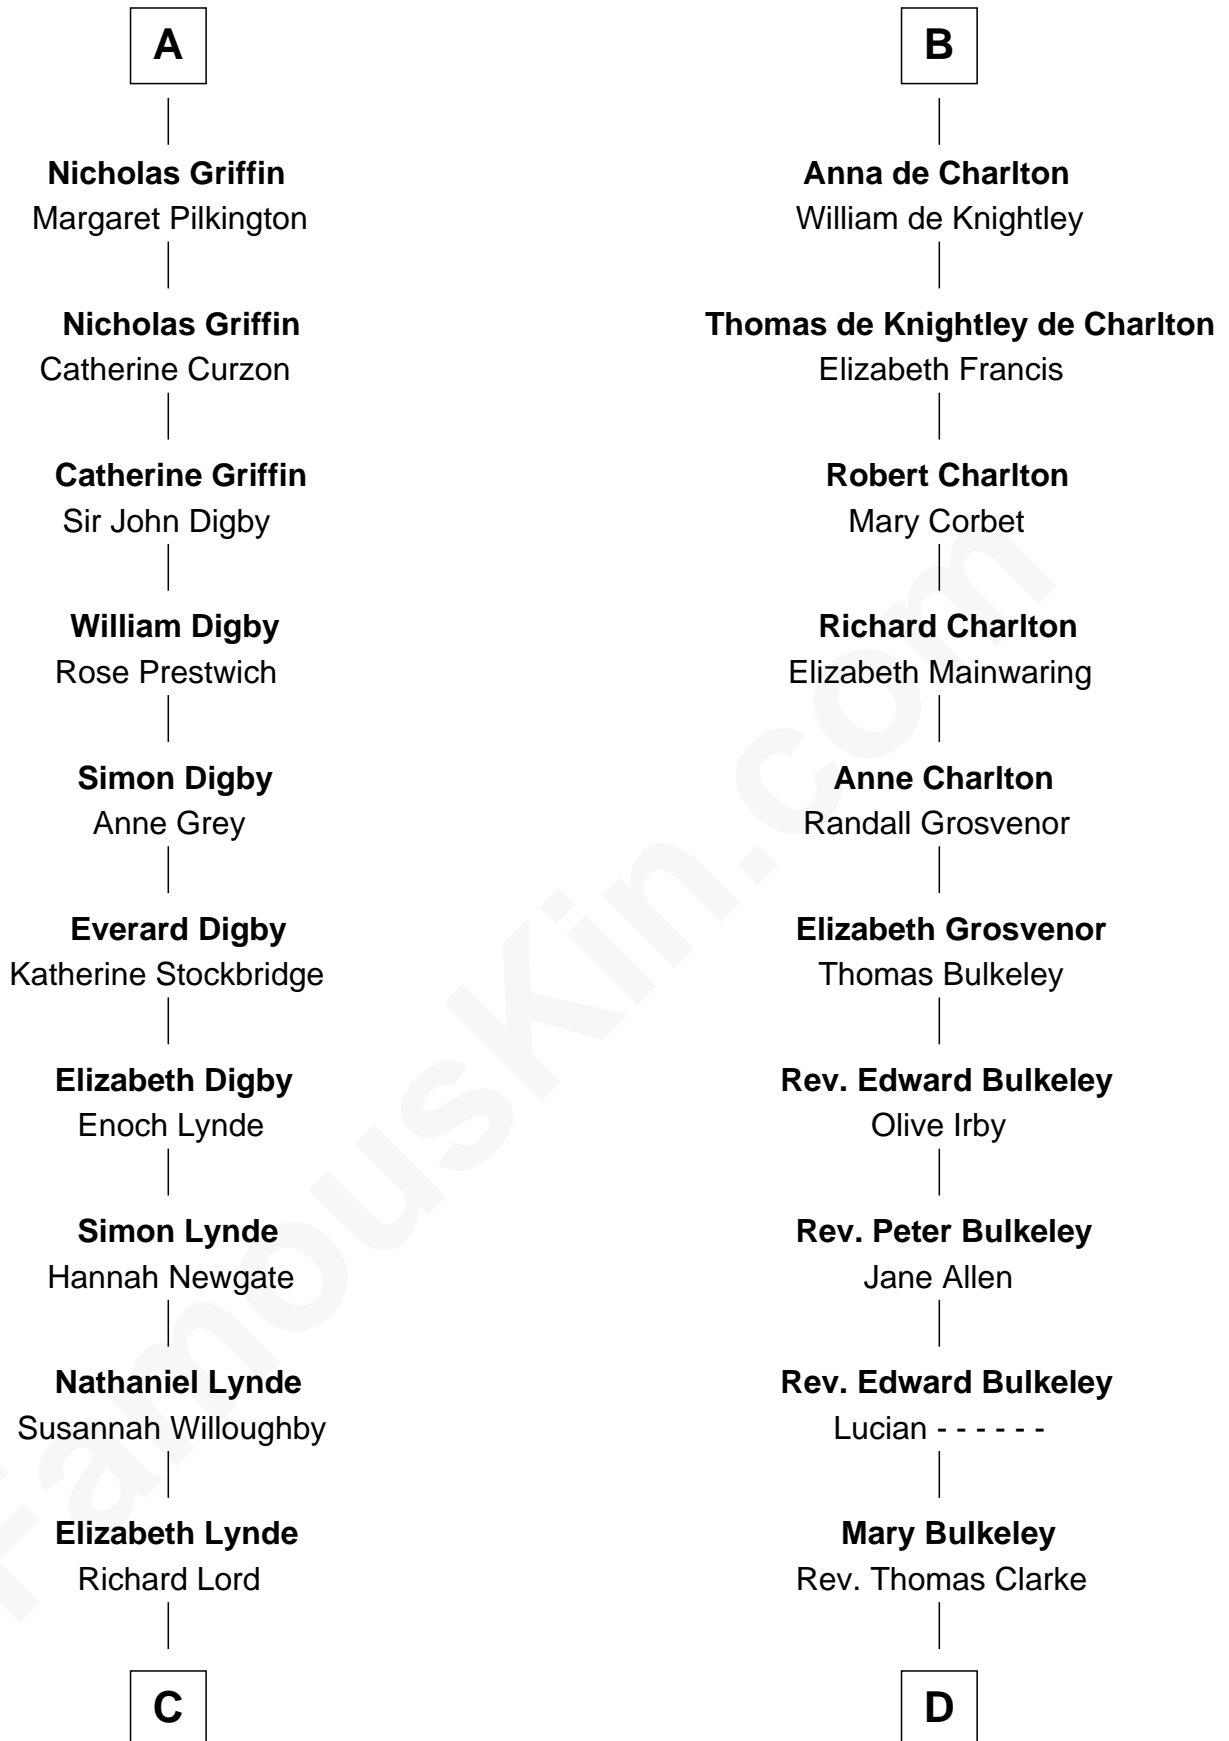

FamousKin.com Relationship Chart of

J.P. Morgan

American Banker and Art Collector

19th cousin 2 times removed of

John Hancock

Signer of the Declaration of Independence

C

Lynde Lord
Lois Sheldon

Lynde Lord
Mary Lyman

Mary Sheldon Lord
John Pierpont

Juliet Pierpont
Junius Spencer Morgan

J.P. Morgan
American Banker and Art Collector

D

Elizabeth Clarke
John Hancock

Rev. John Hancock
Mary Hawke

John Hancock
Signer of Declaration of Independence