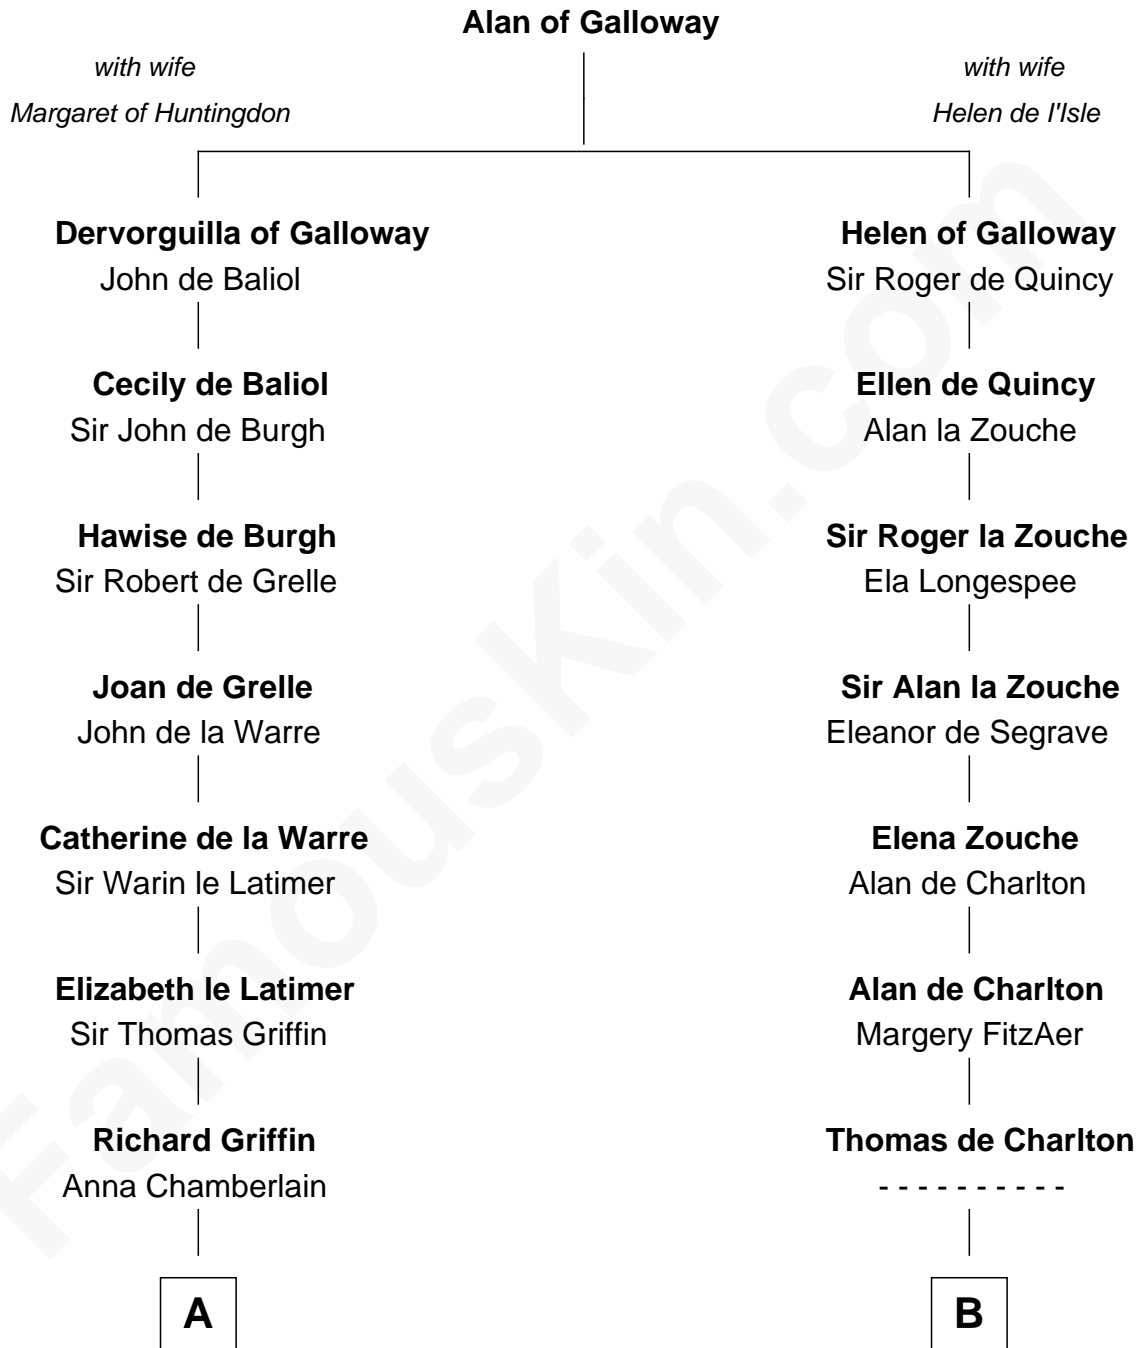

FamousKin.com Relationship Chart of

J.P. Morgan

American Banker and Art Collector

19th cousin 2 times removed of

John Hancock

Signer of the Declaration of Independence

C

Lynde Lord
Lois Sheldon

Lynde Lord
Mary Lyman

Mary Sheldon Lord
John Pierpont

Juliet Pierpont
Junius Spencer Morgan

J.P. Morgan
American Banker and Art Collector

D

Elizabeth Clarke
John Hancock

Rev. John Hancock
Mary Hawke

John Hancock
Signer of Declaration of Independence