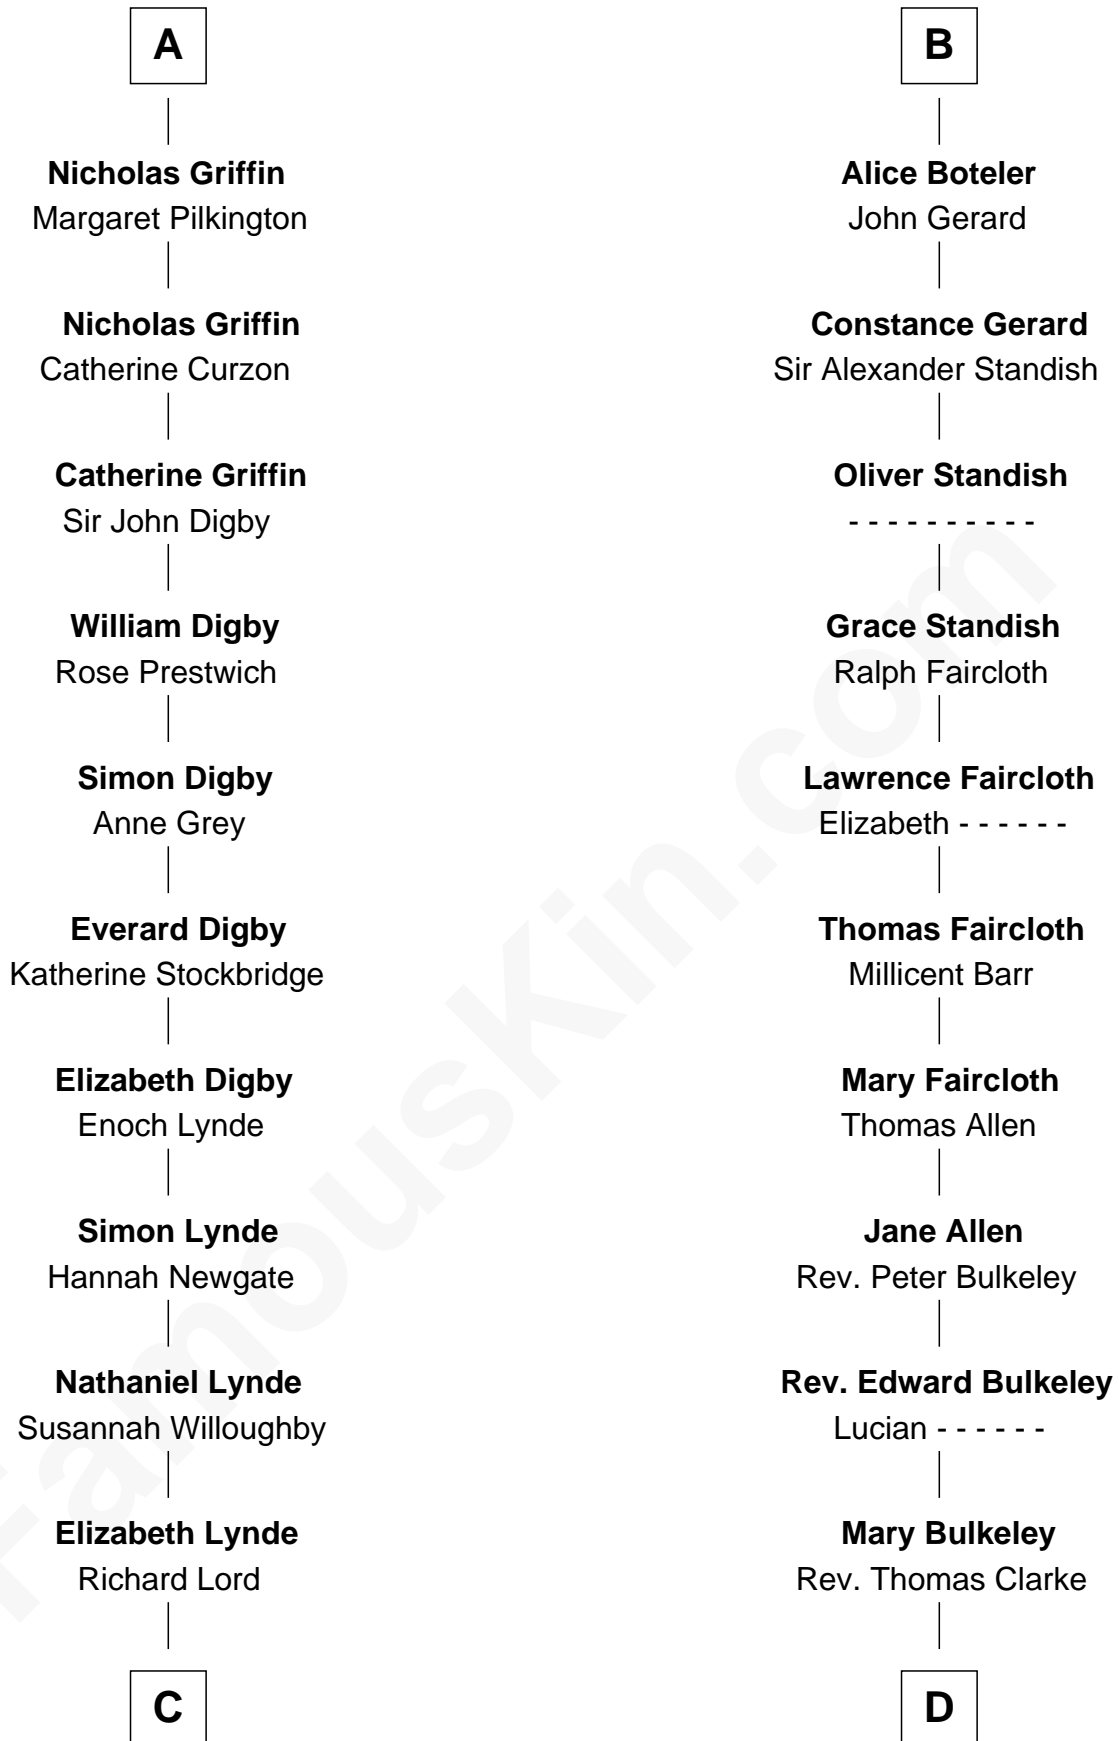

FamousKin.com Relationship Chart of

J.P. Morgan

American Banker and Art Collector

19th cousin 2 times removed of

John Hancock

Signer of the Declaration of Independence

C

Lynde Lord
Lois Sheldon

Lynde Lord
Mary Lyman

Mary Sheldon Lord
John Pierpont

Juliet Pierpont
Junius Spencer Morgan

J.P. Morgan
American Banker and Art Collector

D

Elizabeth Clarke
John Hancock

Rev. John Hancock
Mary Hawke

John Hancock
Signer of Declaration of Independence