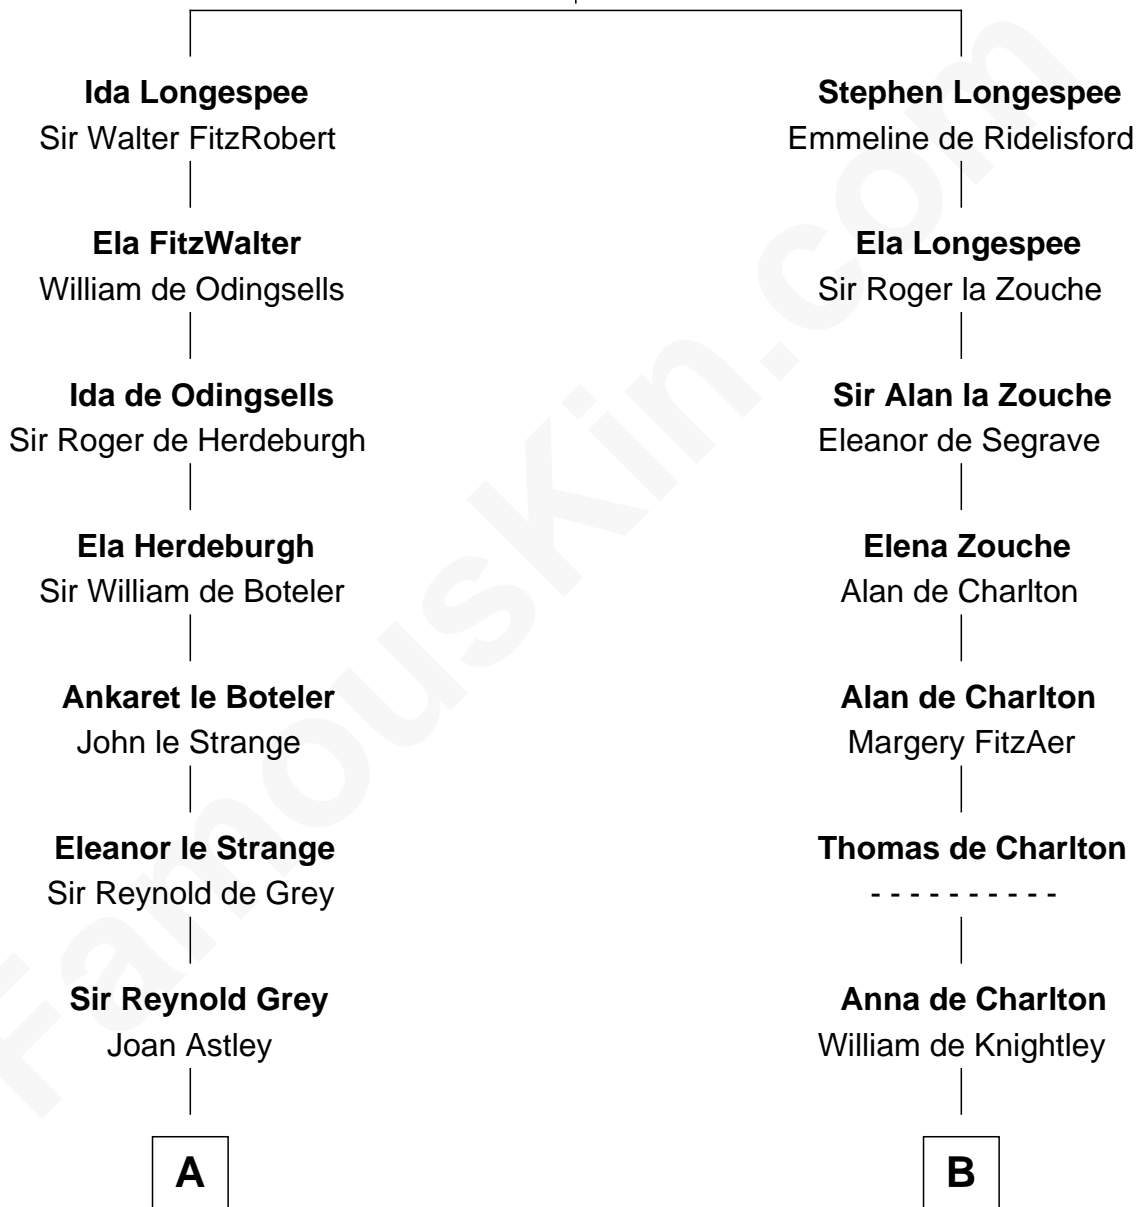

FamousKin.com Relationship Chart of

J.P. Morgan

American Banker and Art Collector

18th cousin 3 times removed of

John Hancock

Signer of the Declaration of Independence

Sir William Longespee

Ela of Salisbury

C

Lynde Lord
Lois Sheldon

Lynde Lord
Mary Lyman

Mary Sheldon Lord
John Pierpont

Juliet Pierpont
Junius Spencer Morgan

J.P. Morgan
American Banker and Art Collector

D

Rev. John Hancock
Mary Hawke