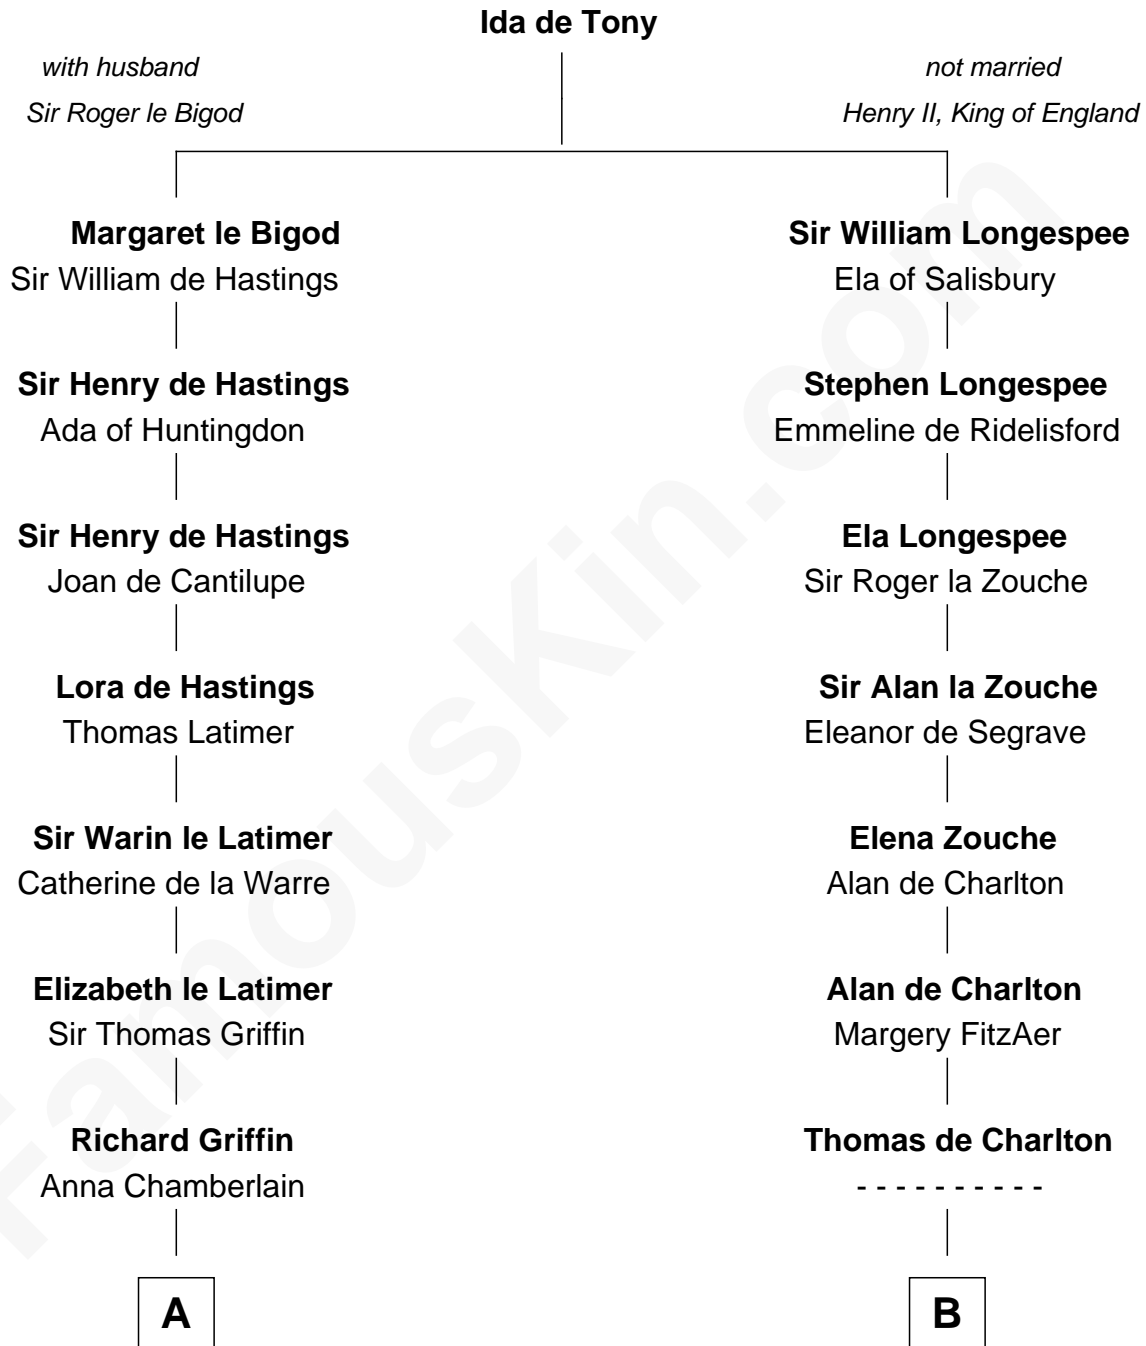

FamousKin.com Relationship Chart of

J.P. Morgan

American Banker and Art Collector

19th cousin 2 times removed of

John Hancock

Signer of the Declaration of Independence

C

Lynde Lord
Lois Sheldon

Lynde Lord
Mary Lyman

Mary Sheldon Lord
John Pierpont

Juliet Pierpont
Junius Spencer Morgan

J.P. Morgan
American Banker and Art Collector

D

Elizabeth Clarke
John Hancock

Rev. John Hancock
Mary Hawke

John Hancock
Signer of Declaration of Independence