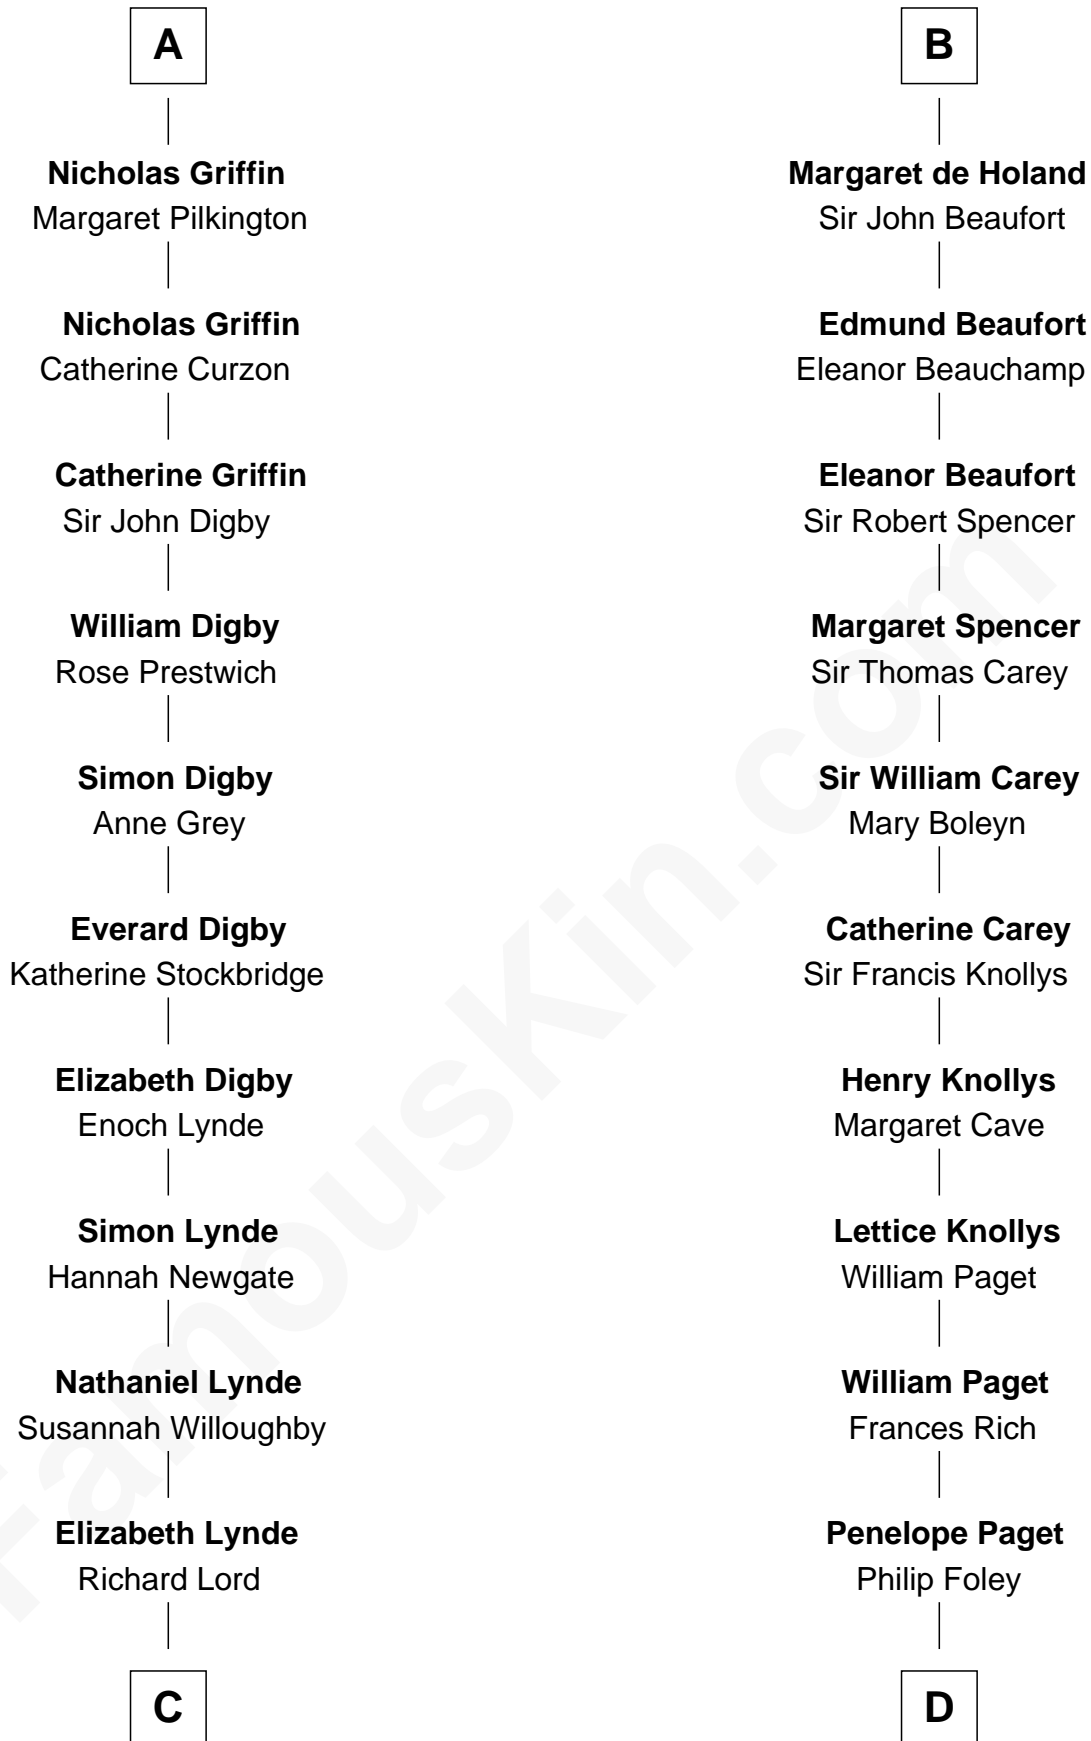

FamousKin.com Relationship Chart of

J.P. Morgan

American Banker and Art Collector

21st cousin of

Charles Darwin

Theory of Evolution

C

Lynde Lord
Lois Sheldon

Lynde Lord
Mary Lyman

Mary Sheldon Lord
John Pierpont

Juliet Pierpont
Junius Spencer Morgan

J.P. Morgan
American Banker and Art Collector

D

Paul Foley
Elizabeth Turton

Penelope Foley
Charles Howard

Mary Howard
Erasmus Darwin

Dr. Robert Waring Darwin
Susanna Wedgwood

Charles Darwin
Theory of Evolution

FamousKin.com