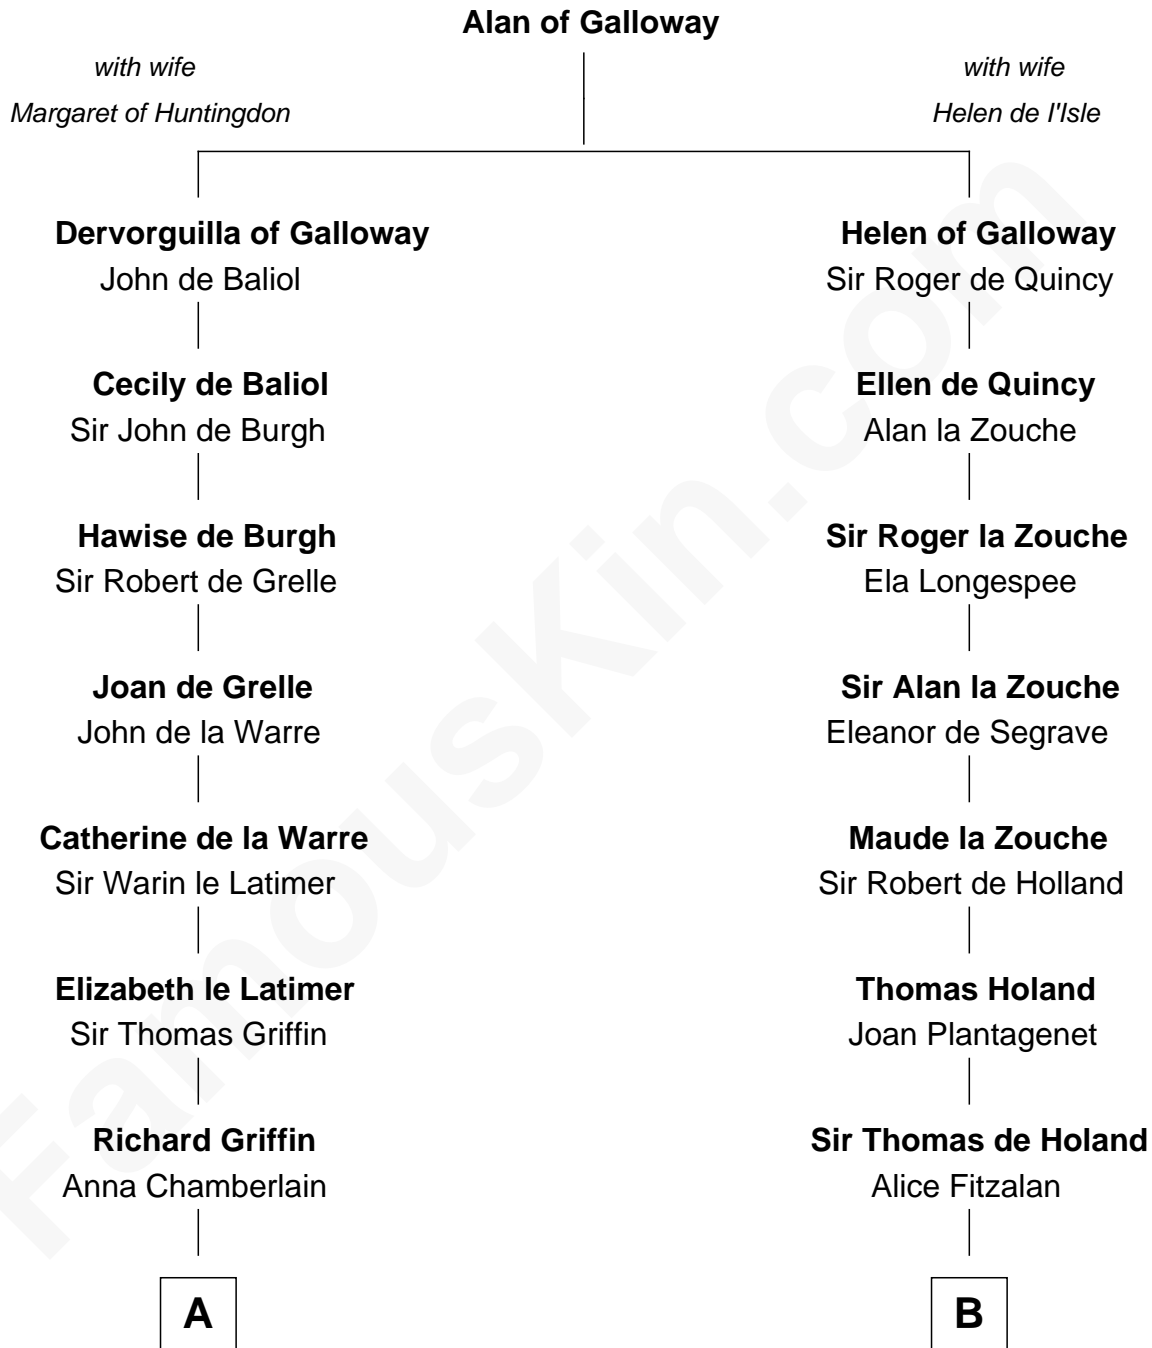

FamousKin.com Relationship Chart of

J.P. Morgan

American Banker and Art Collector

21st cousin of

Charles Darwin

Theory of Evolution

C

Lynde Lord
Lois Sheldon

Lynde Lord
Mary Lyman

Mary Sheldon Lord
John Pierpont

Juliet Pierpont
Junius Spencer Morgan

J.P. Morgan
American Banker and Art Collector

D

Paul Foley
Elizabeth Turton

Penelope Foley
Charles Howard

Mary Howard
Erasmus Darwin

Dr. Robert Waring Darwin
Susanna Wedgwood

Charles Darwin
Theory of Evolution

FamousKin.com