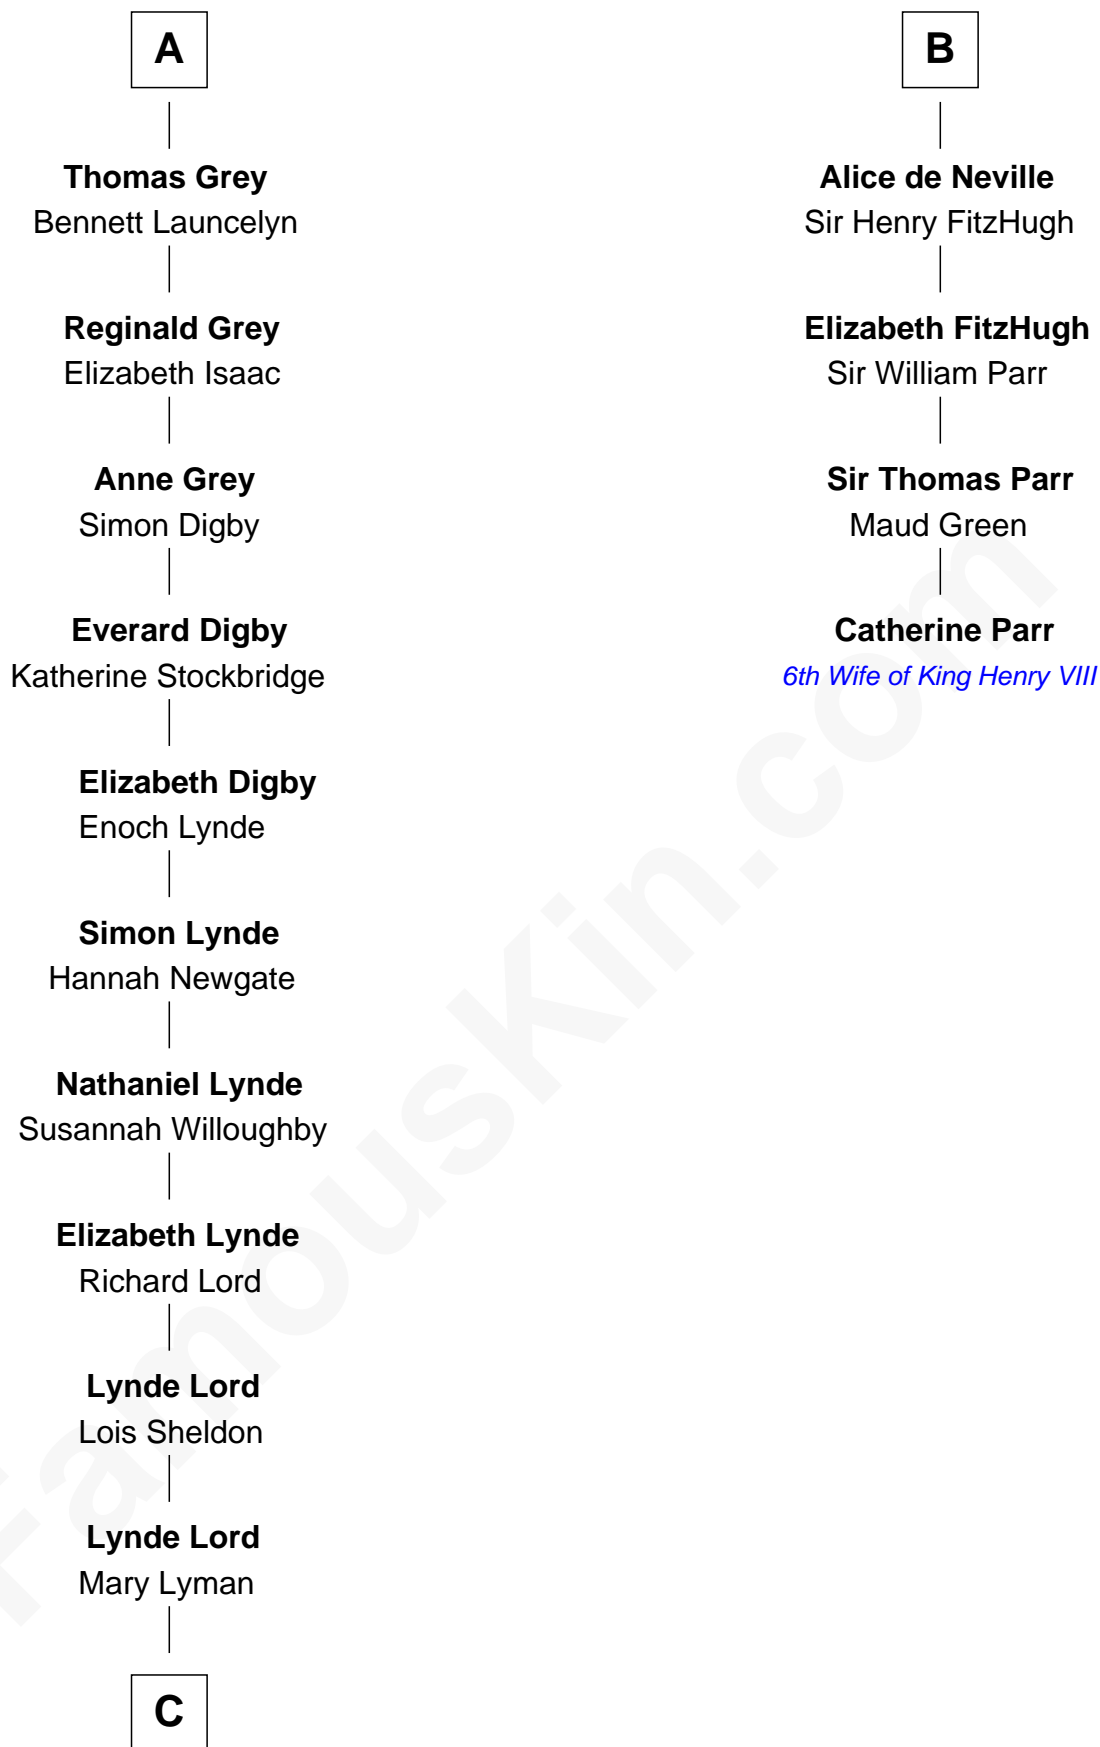

# FamousKin.com Relationship Chart of

**J.P. Morgan**

*American Banker and Art Collector*

10th cousin 9 times removed of

**Catherine Parr**

*6th Wife of King Henry VIII*

**C**

—  
**Mary Sheldon Lord**

John Pierpont

—  
**Juliet Pierpont**

Junius Spencer Morgan

—  
**J.P. Morgan**

*American Banker and Art Collector*

FamousKin.com