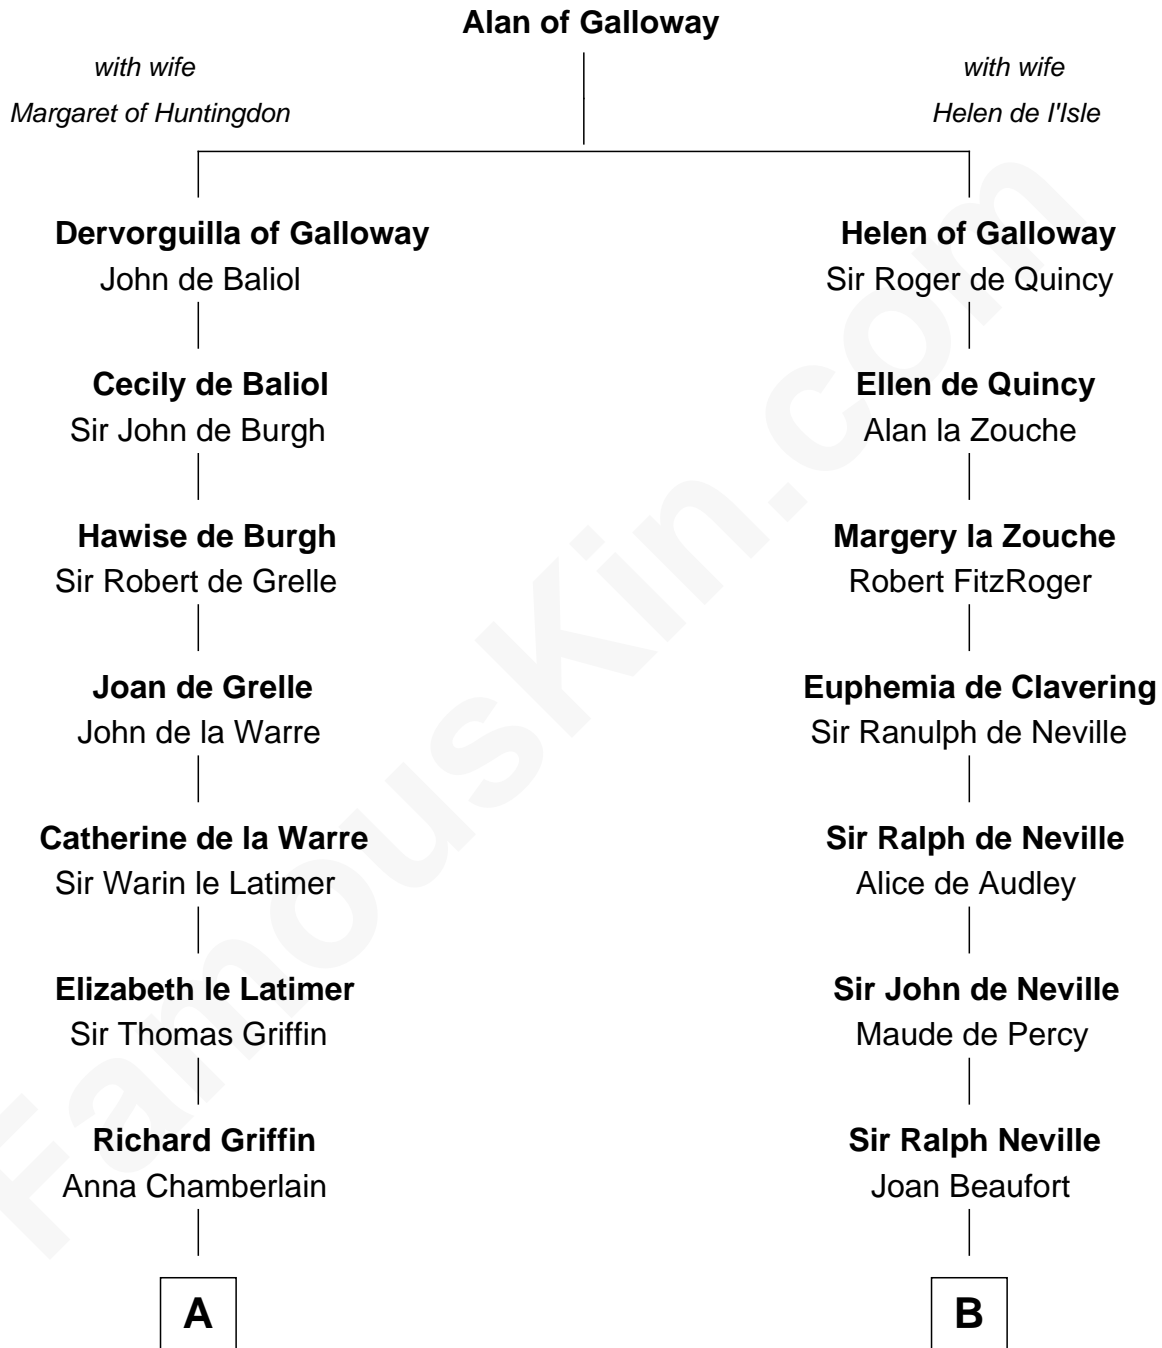

FamousKin.com Relationship Chart of

J.P. Morgan

American Banker and Art Collector

11th cousin 10 times removed of

Catherine Parr

6th Wife of King Henry VIII

C

—
Lynde Lord
Lois Sheldon

—
Lynde Lord
Mary Lyman

—
Mary Sheldon Lord
John Pierpont

—
Juliet Pierpont
Junius Spencer Morgan

—
J.P. Morgan
American Banker and Art Collector

FamousKin.com